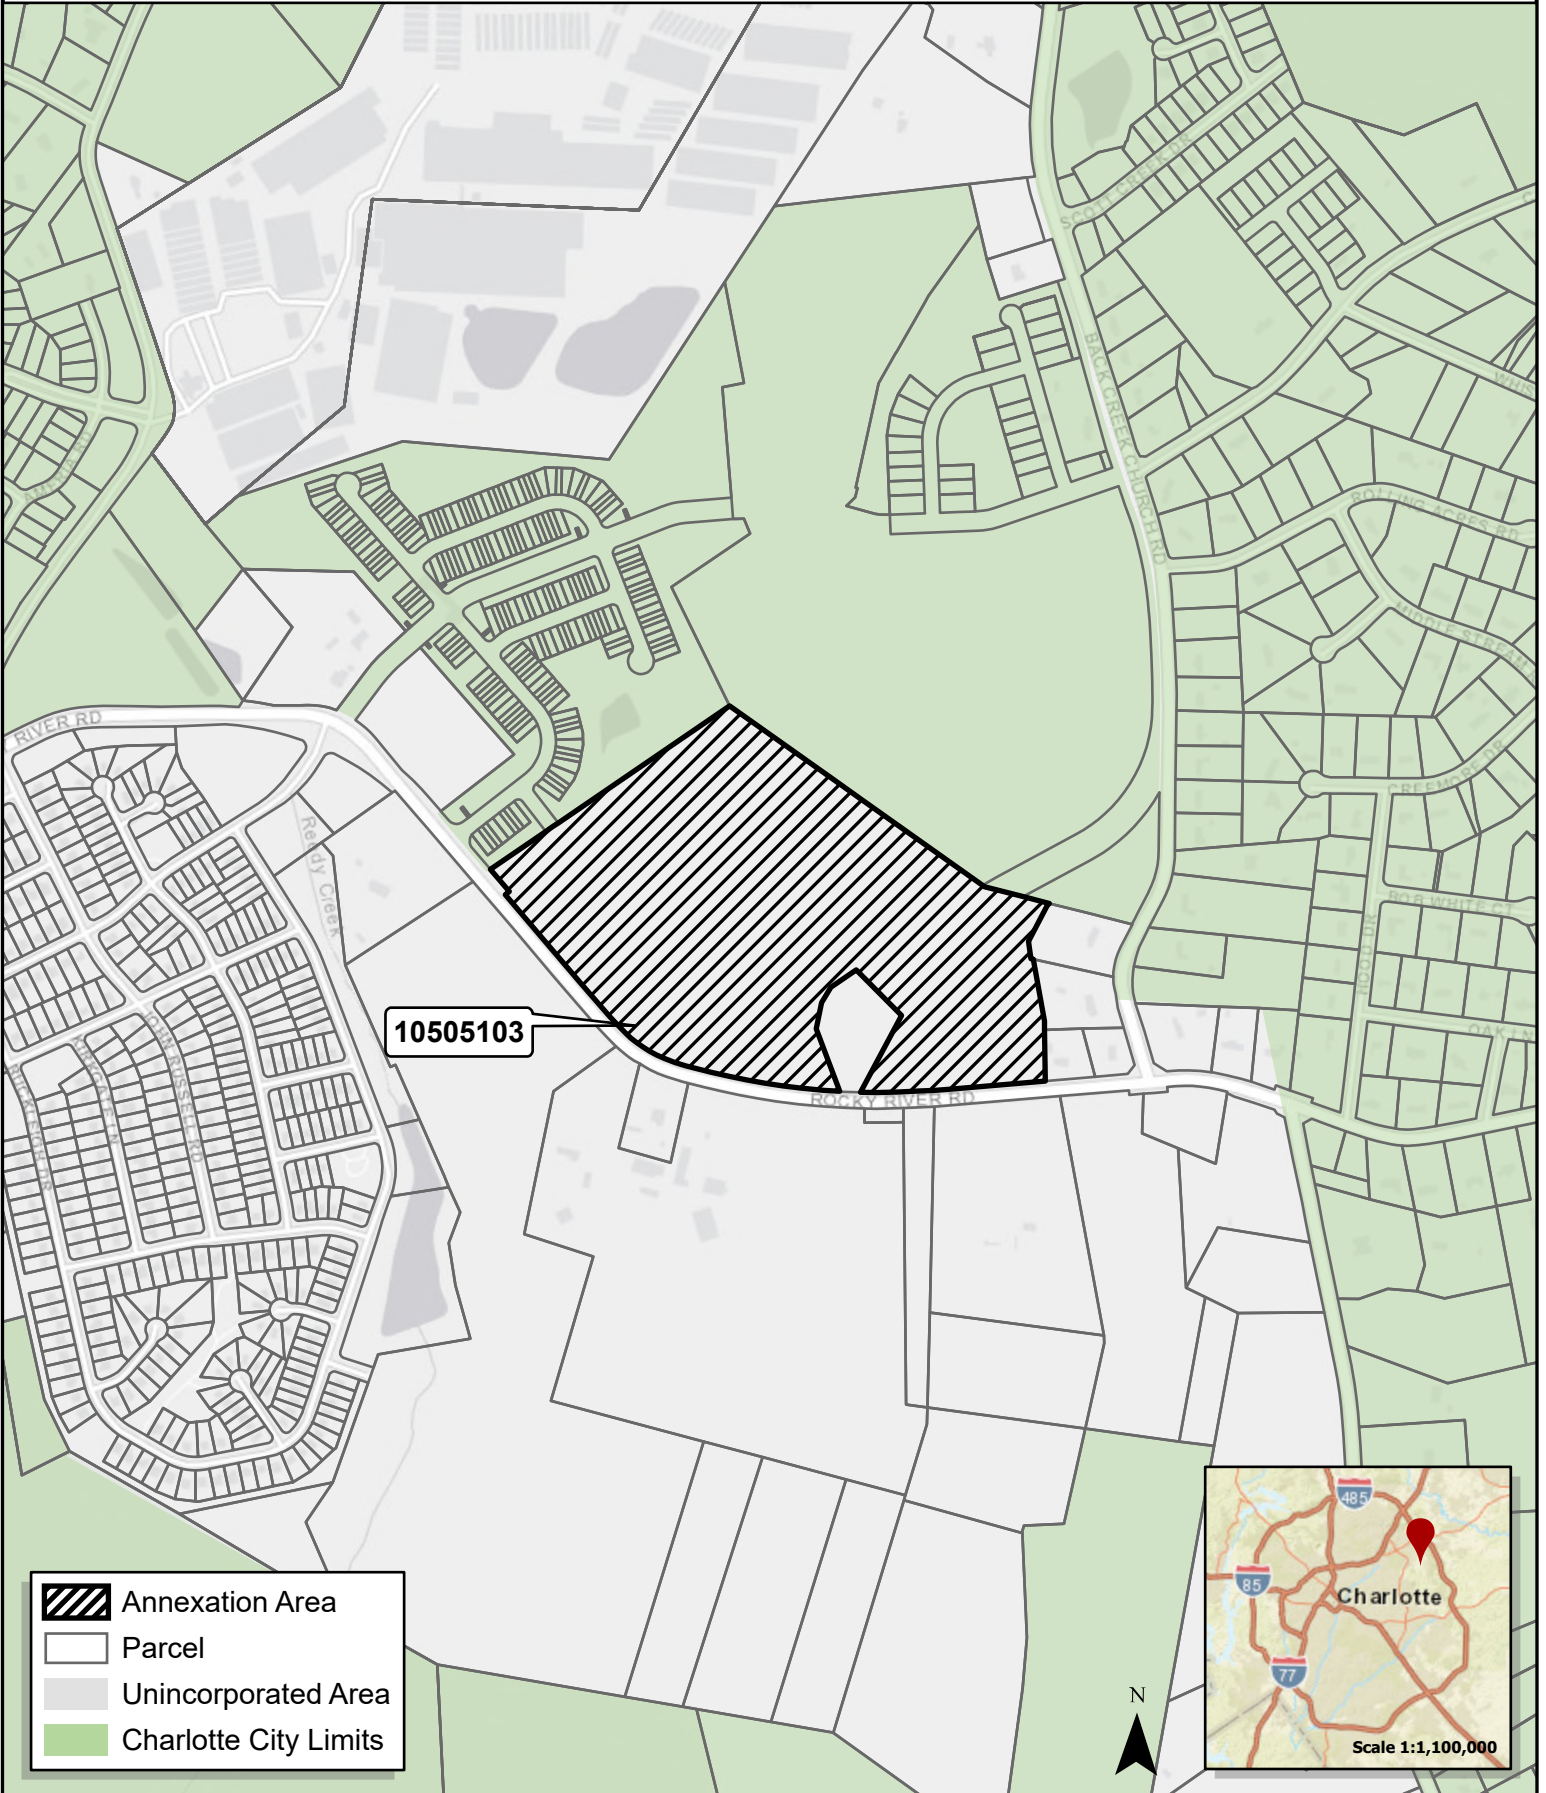

Lofton Area Annexation

10505103

-  Annexation Area
-  Parcel
-  Unincorporated Area
-  Charlotte City Limits

0 305 610 1,220 1,830 2,440 Feet

Map Created 9/22/2025