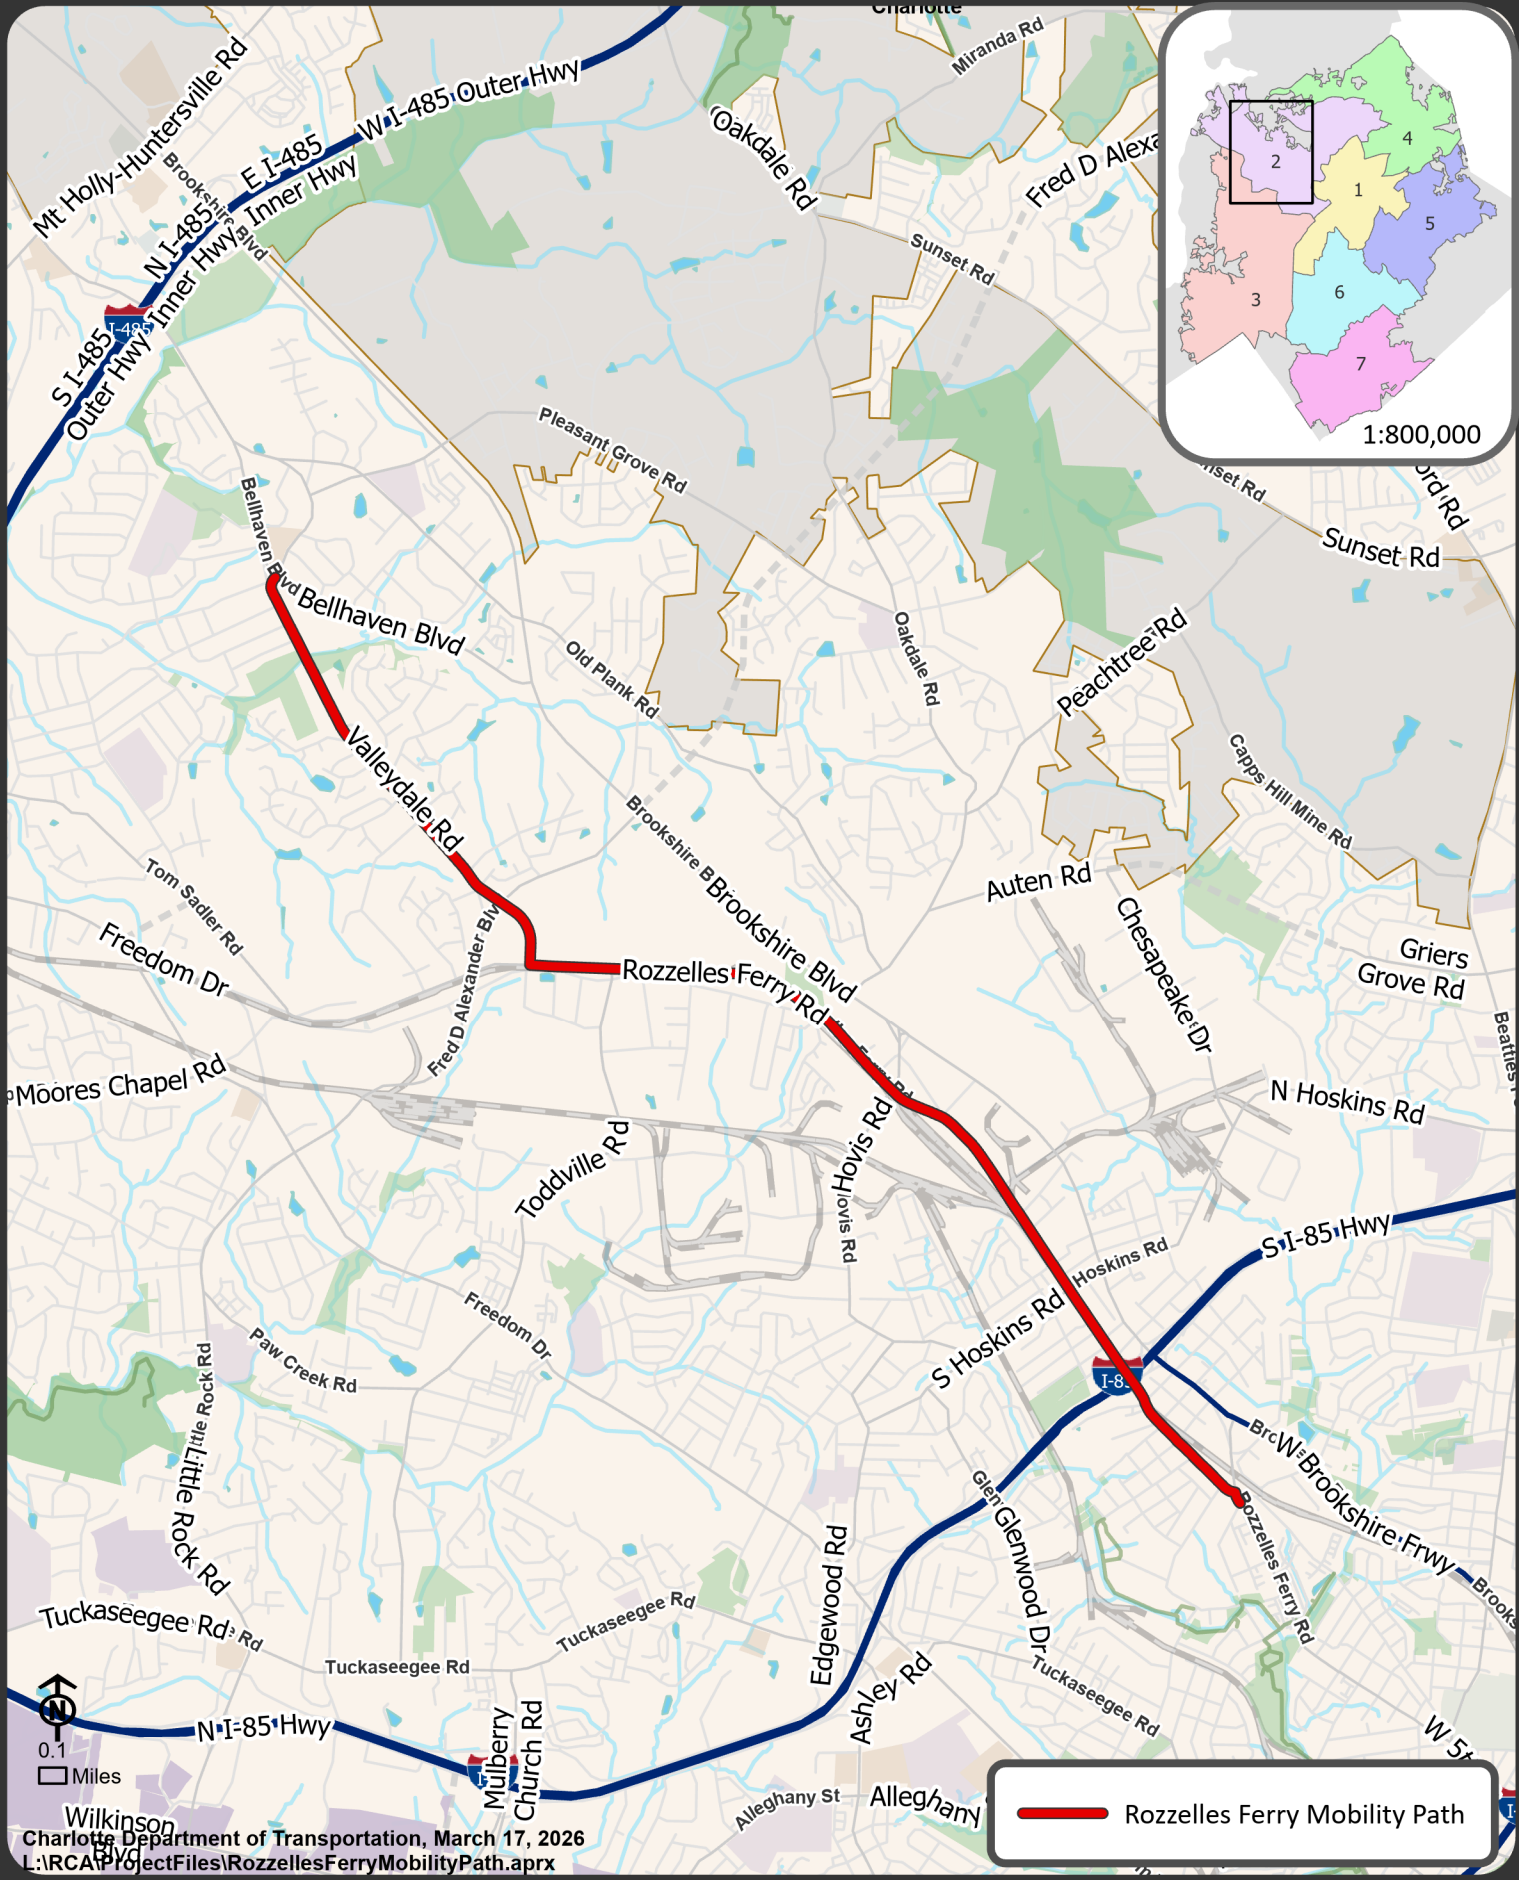

Location Map: Rozzelles Ferry Mobility Path Council District 2

0.1
Miles

 Rozzelles Ferry Mobility Path