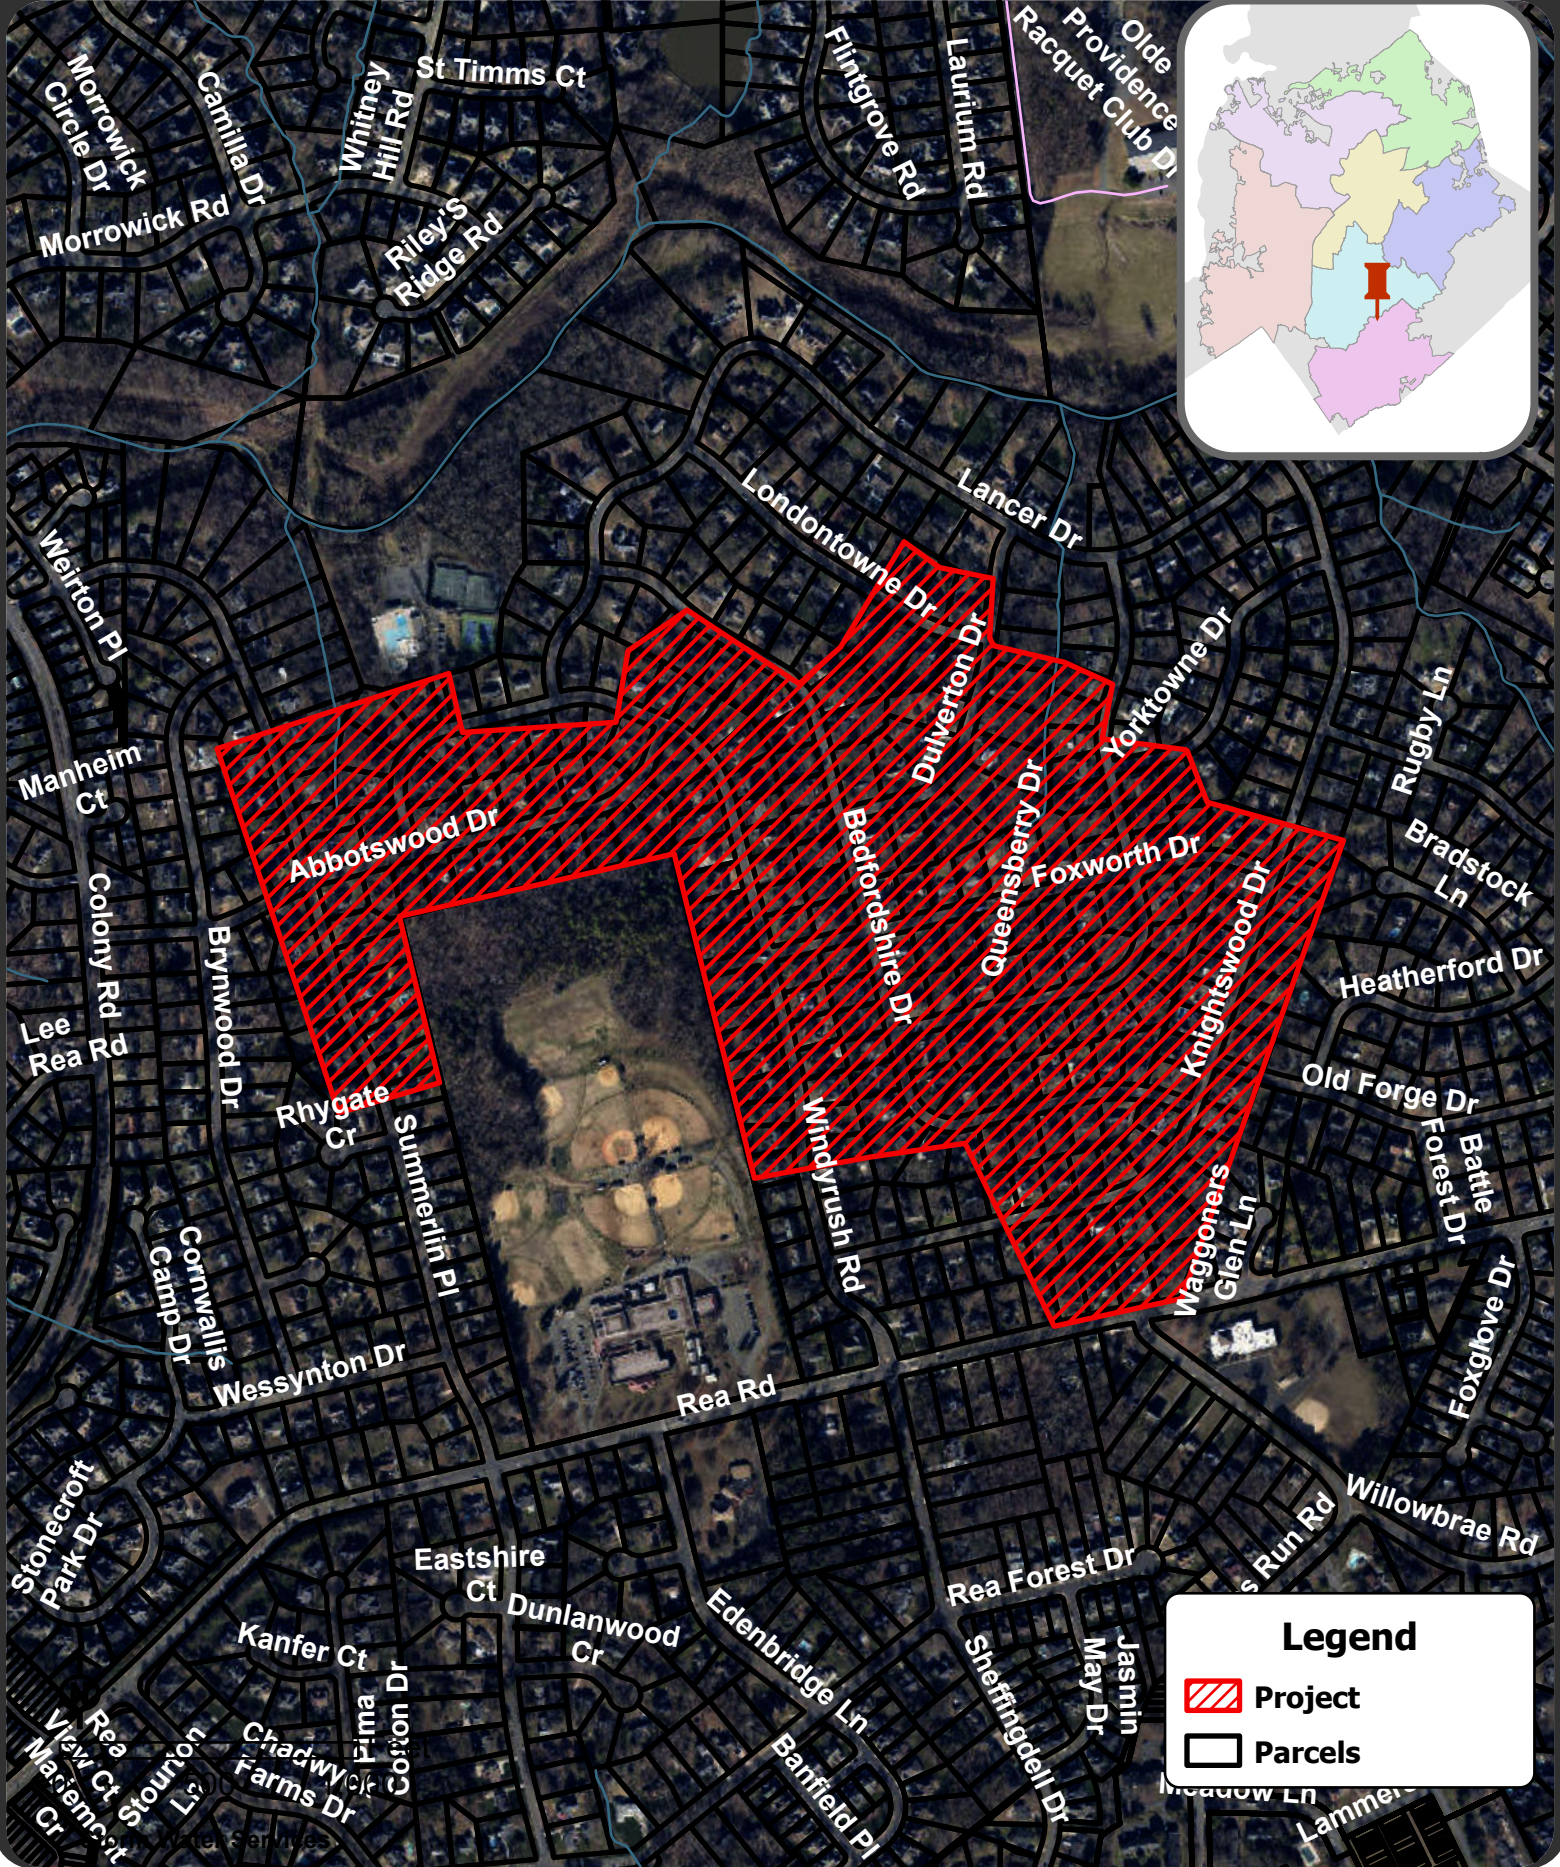

# Location Map: Foxworth Storm Drainage Improvement Project District 7

**Legend**

-  Project
-  Parcels