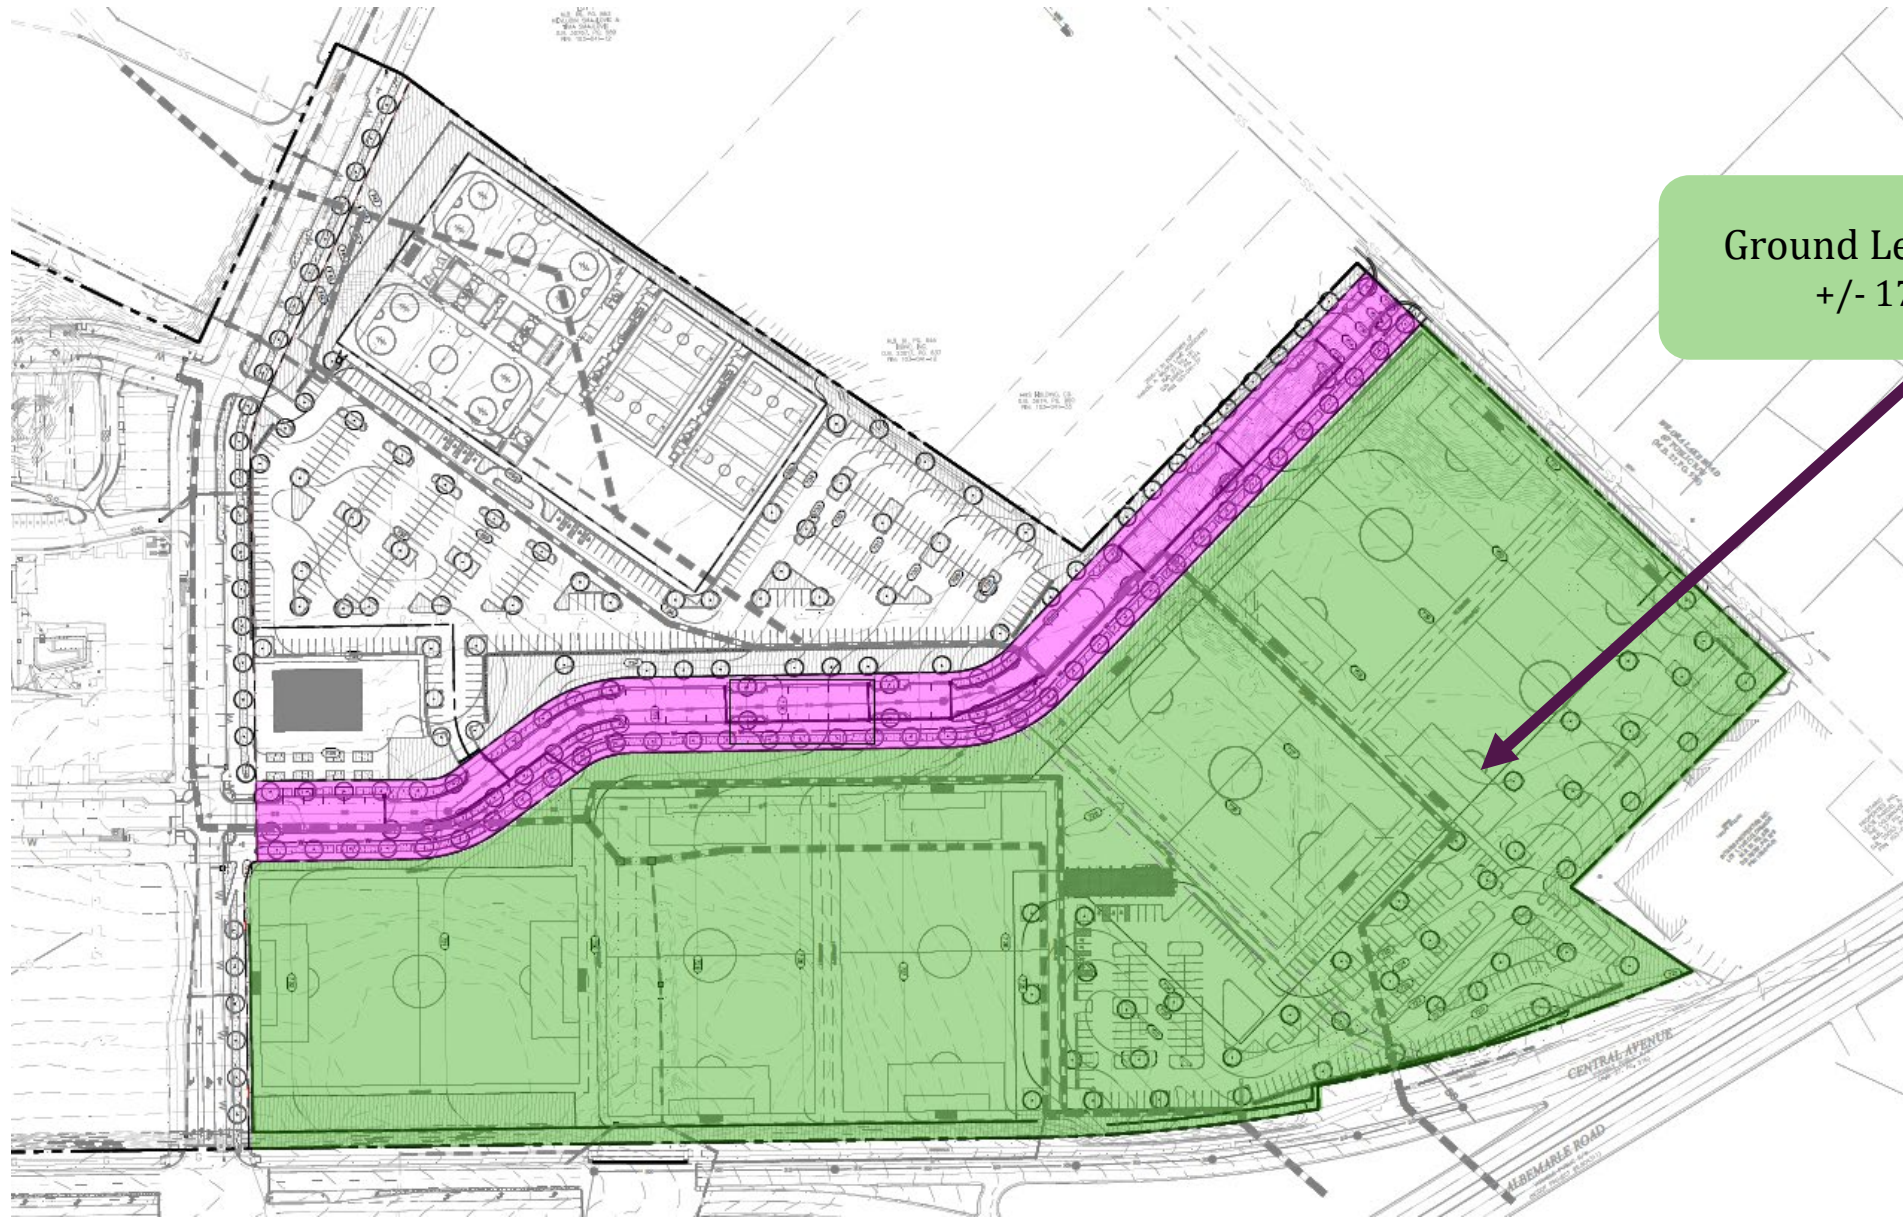

Eastland Sports Campus: Ground Lease to CSA/SE LLC

Ground Lease – CSE/SE
+/- 17.72 acres