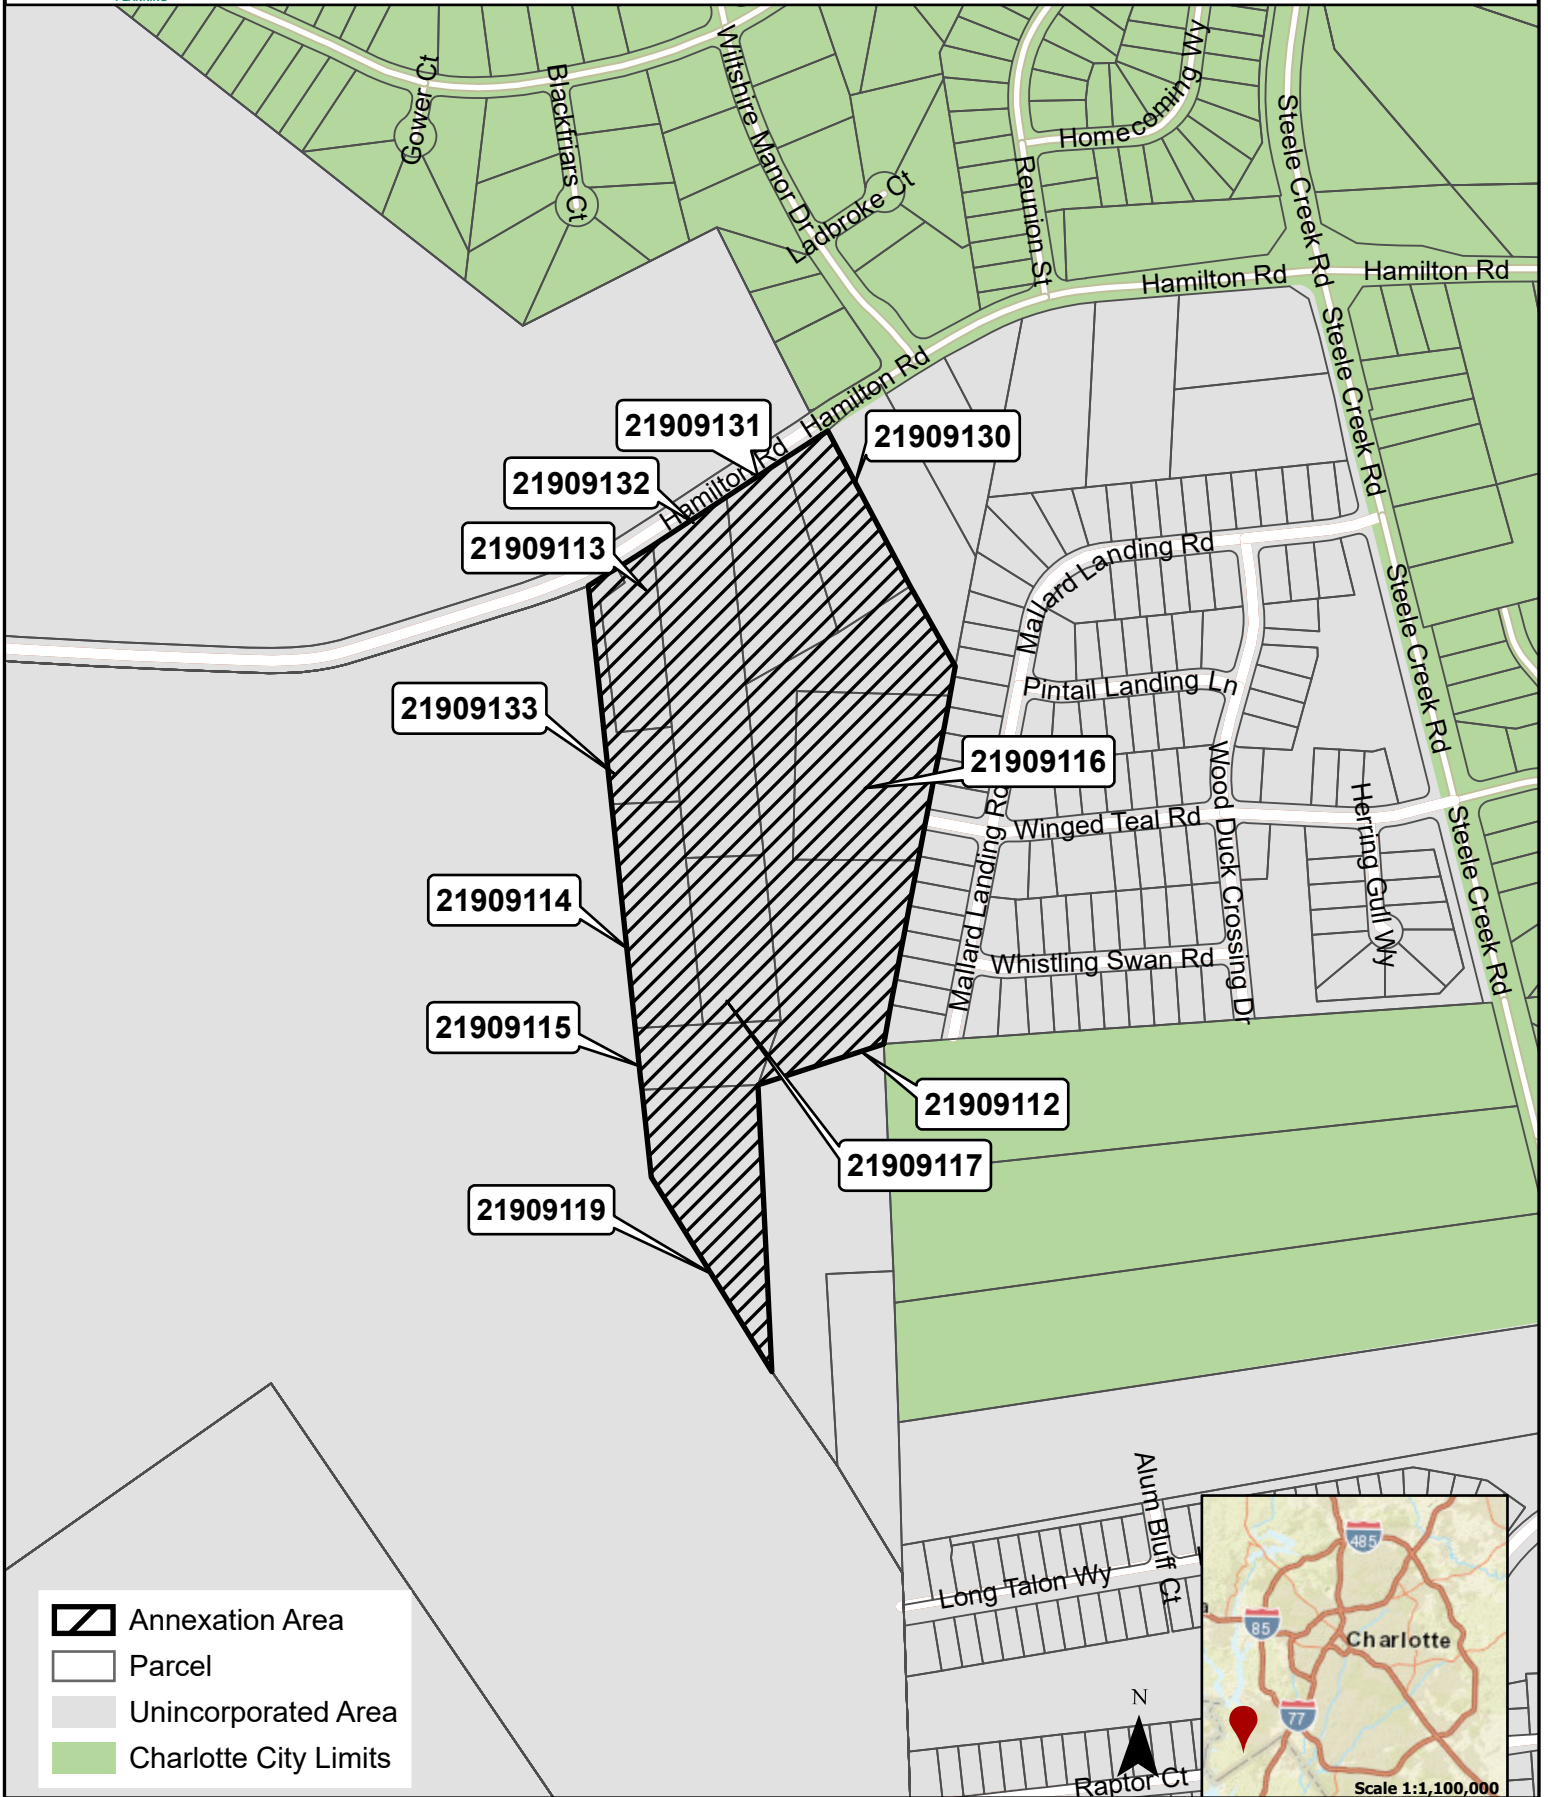

Hamilton Woods Area Annexation

0 195 390 780 1,170 1,560 Feet

Map Created 3/22/2023