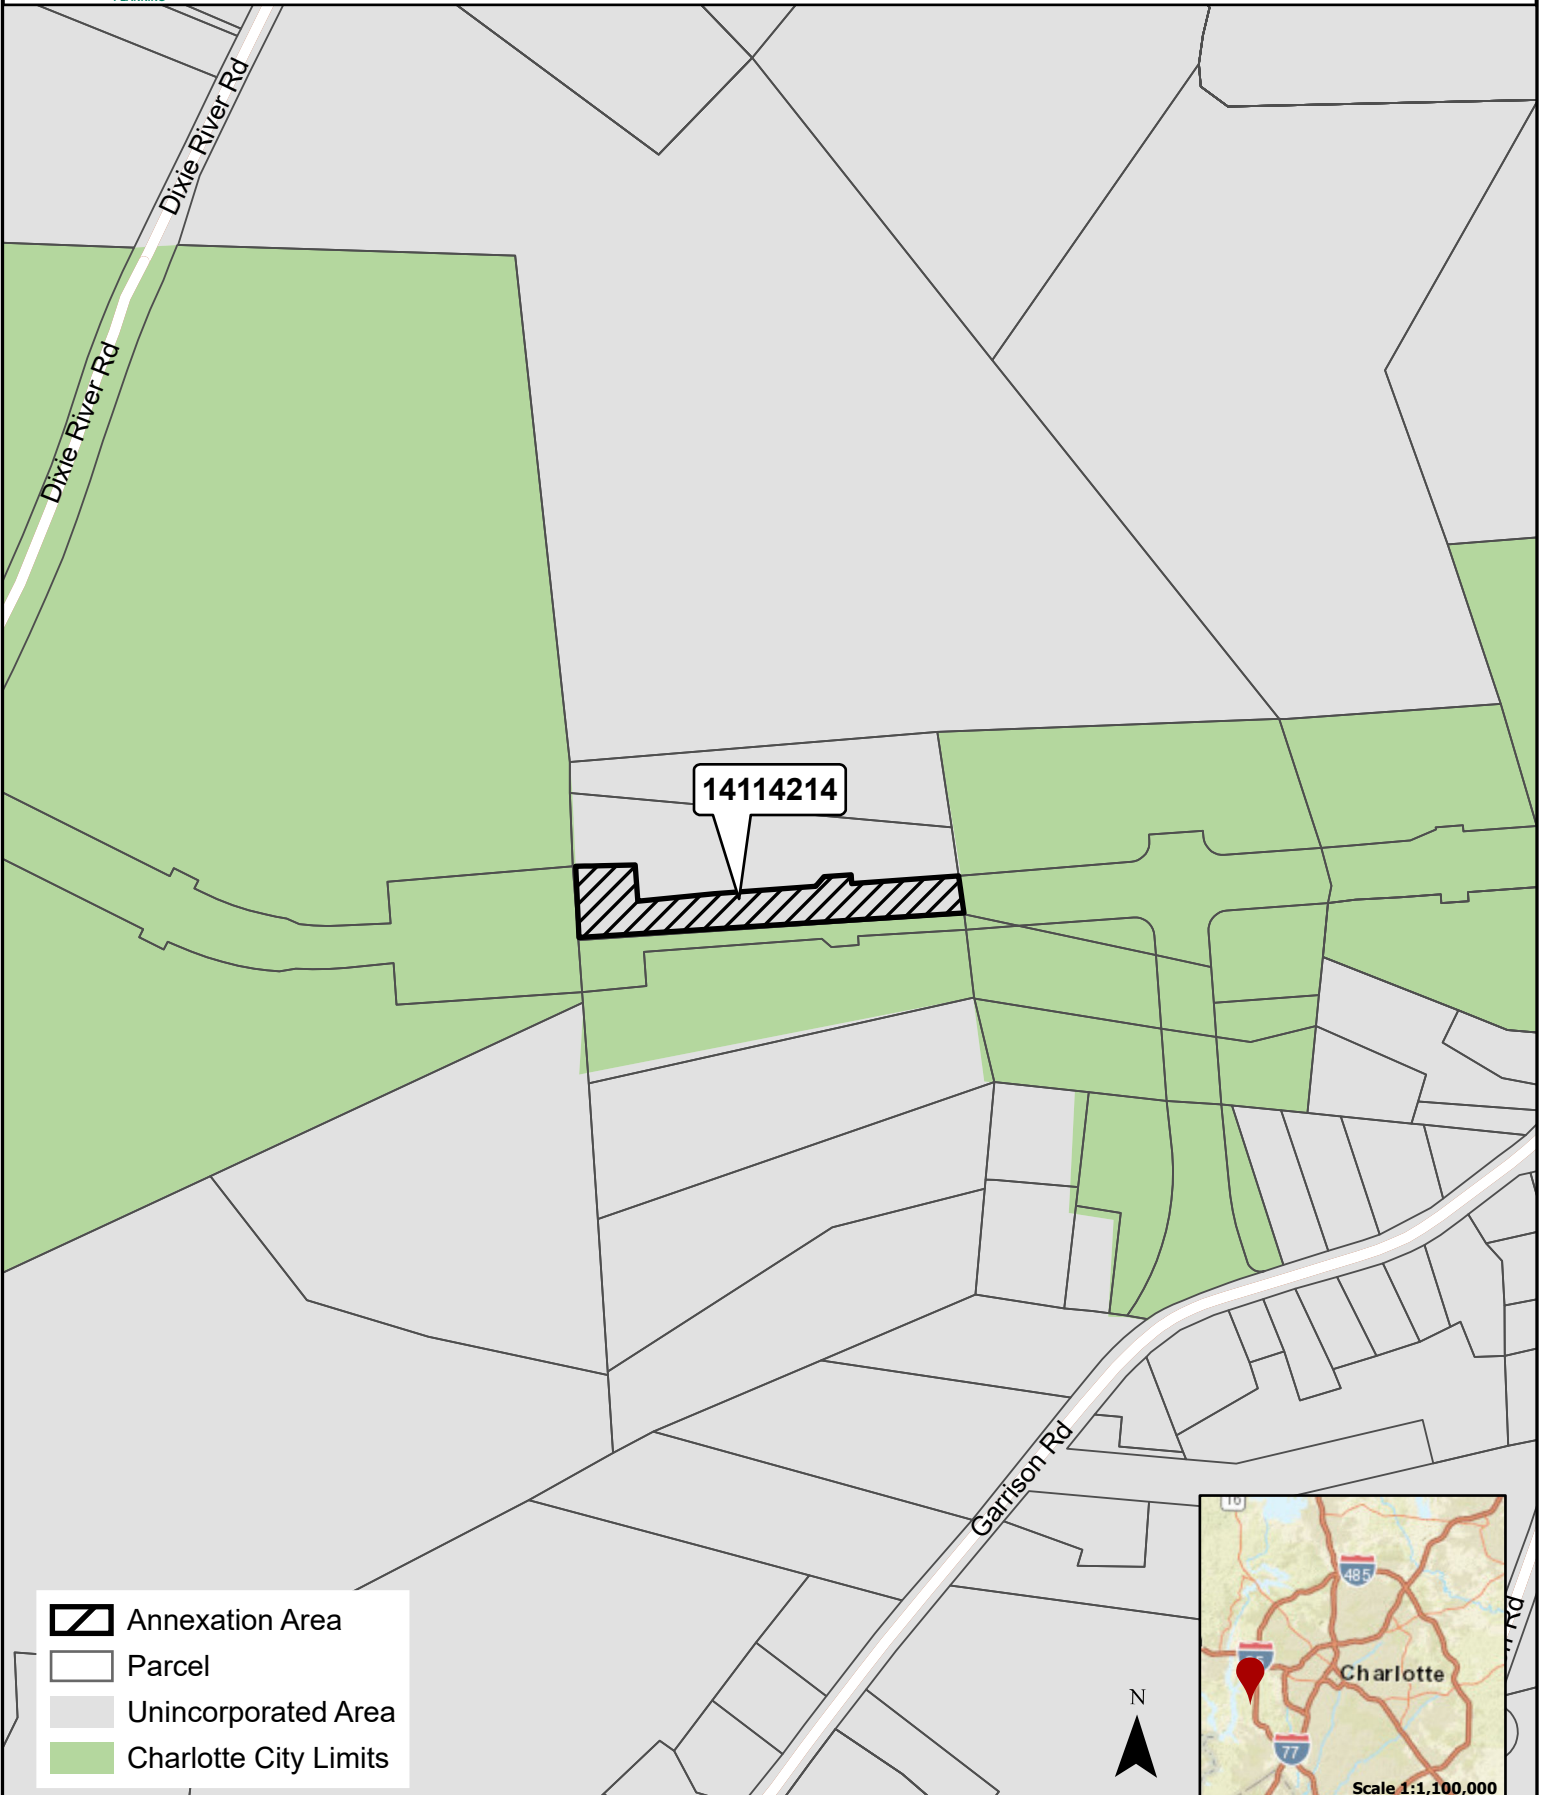

Torrence Annexation

0 180 360 720 1,080 1,440 Feet

Map Created 5/23/2023