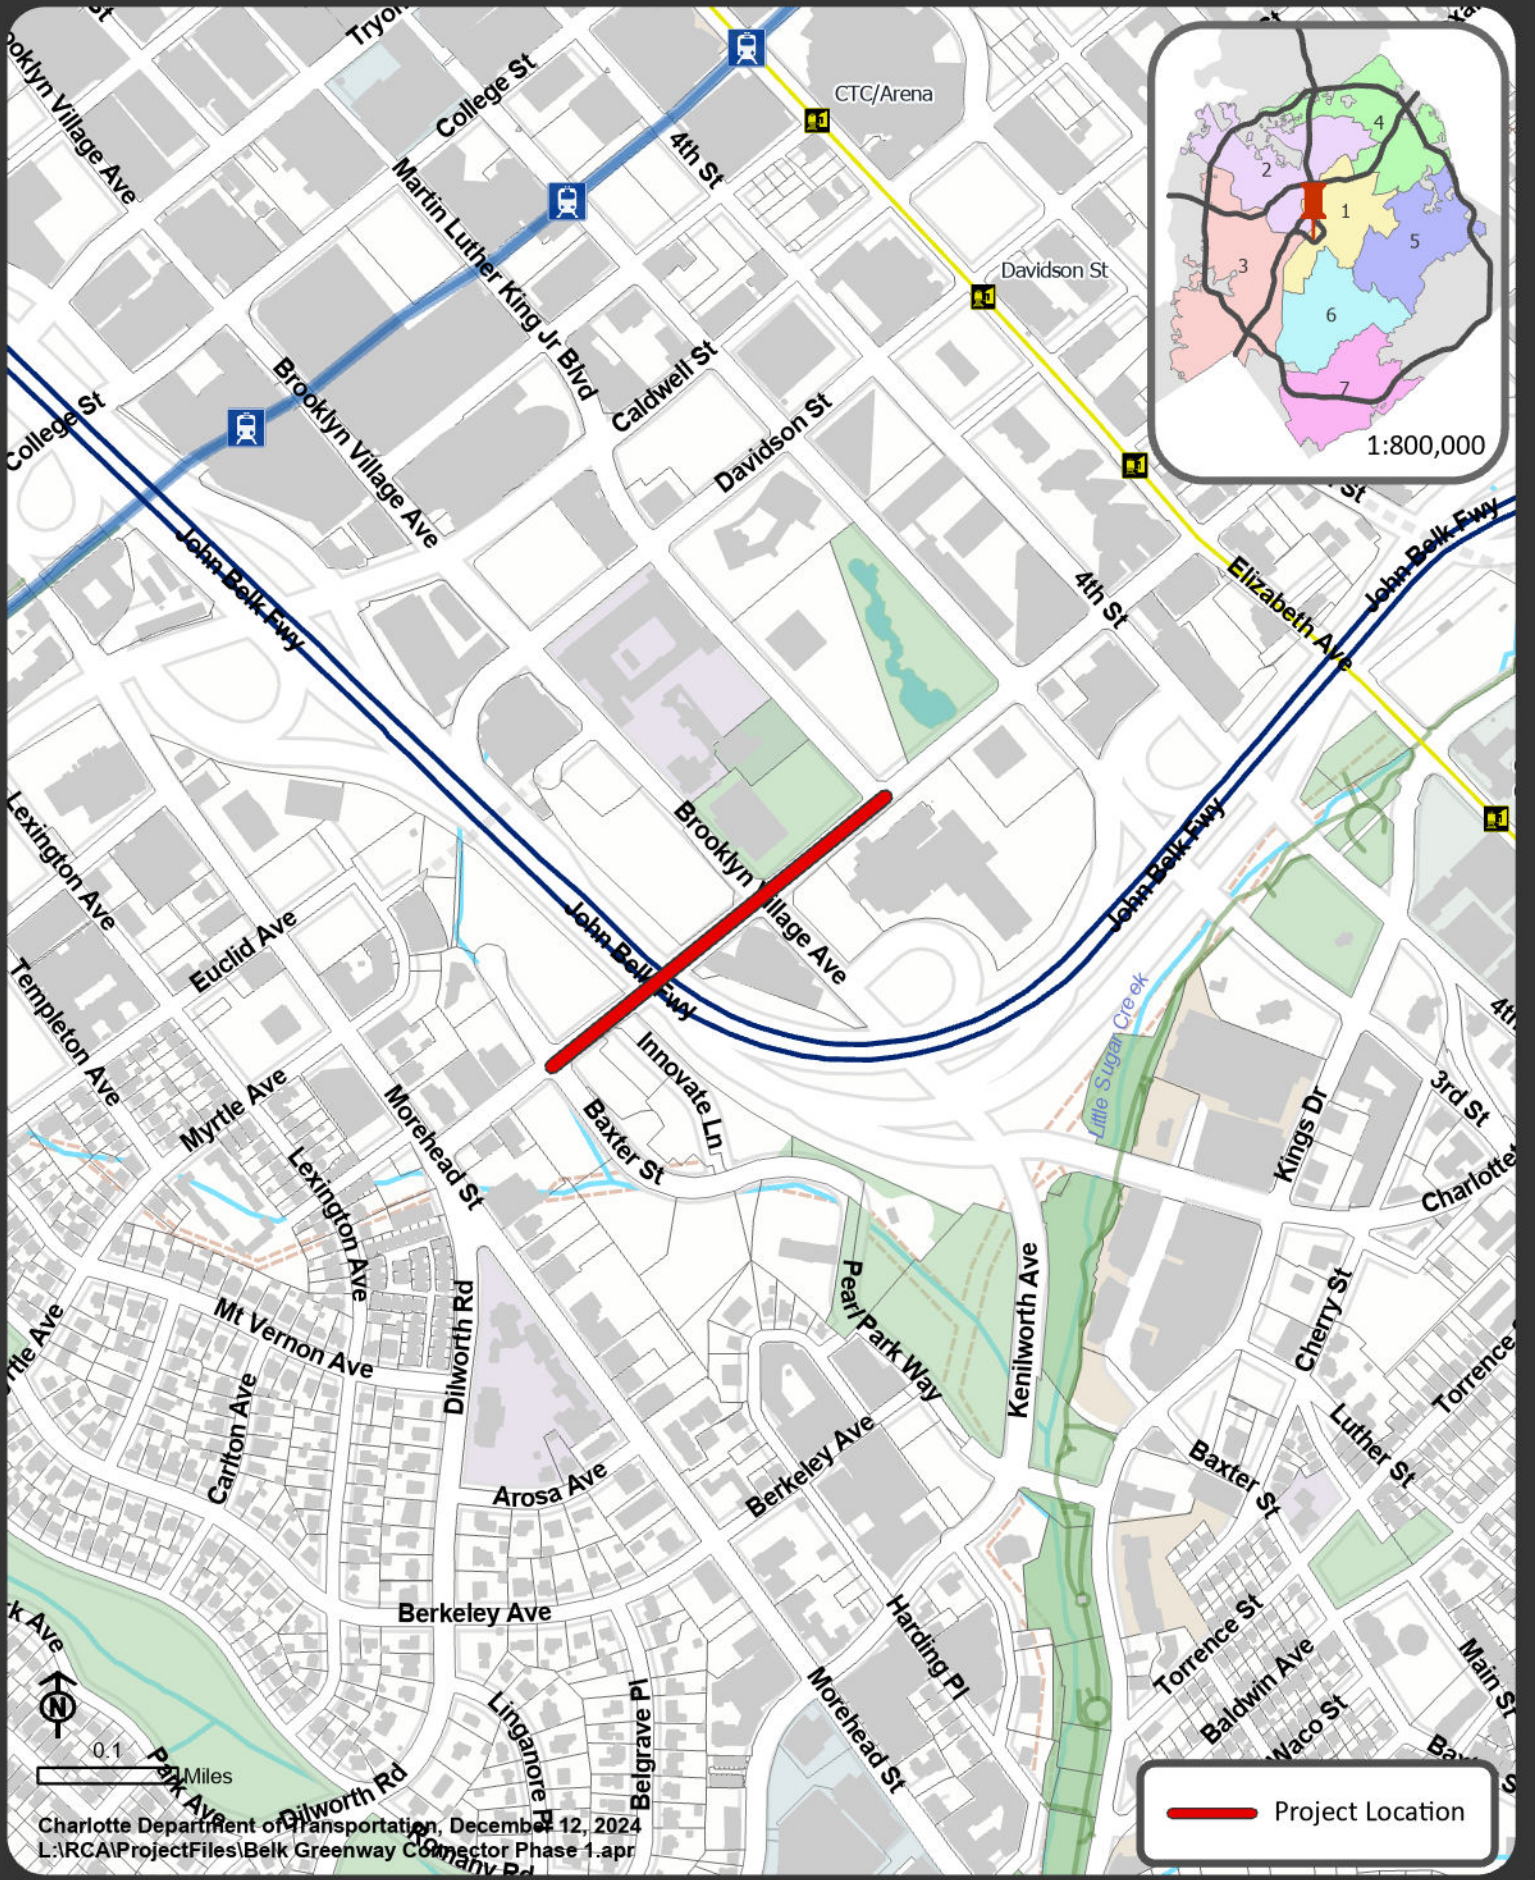

Location Map: Belk Greenway Connector Phase 1 Council District 1

— Project Location