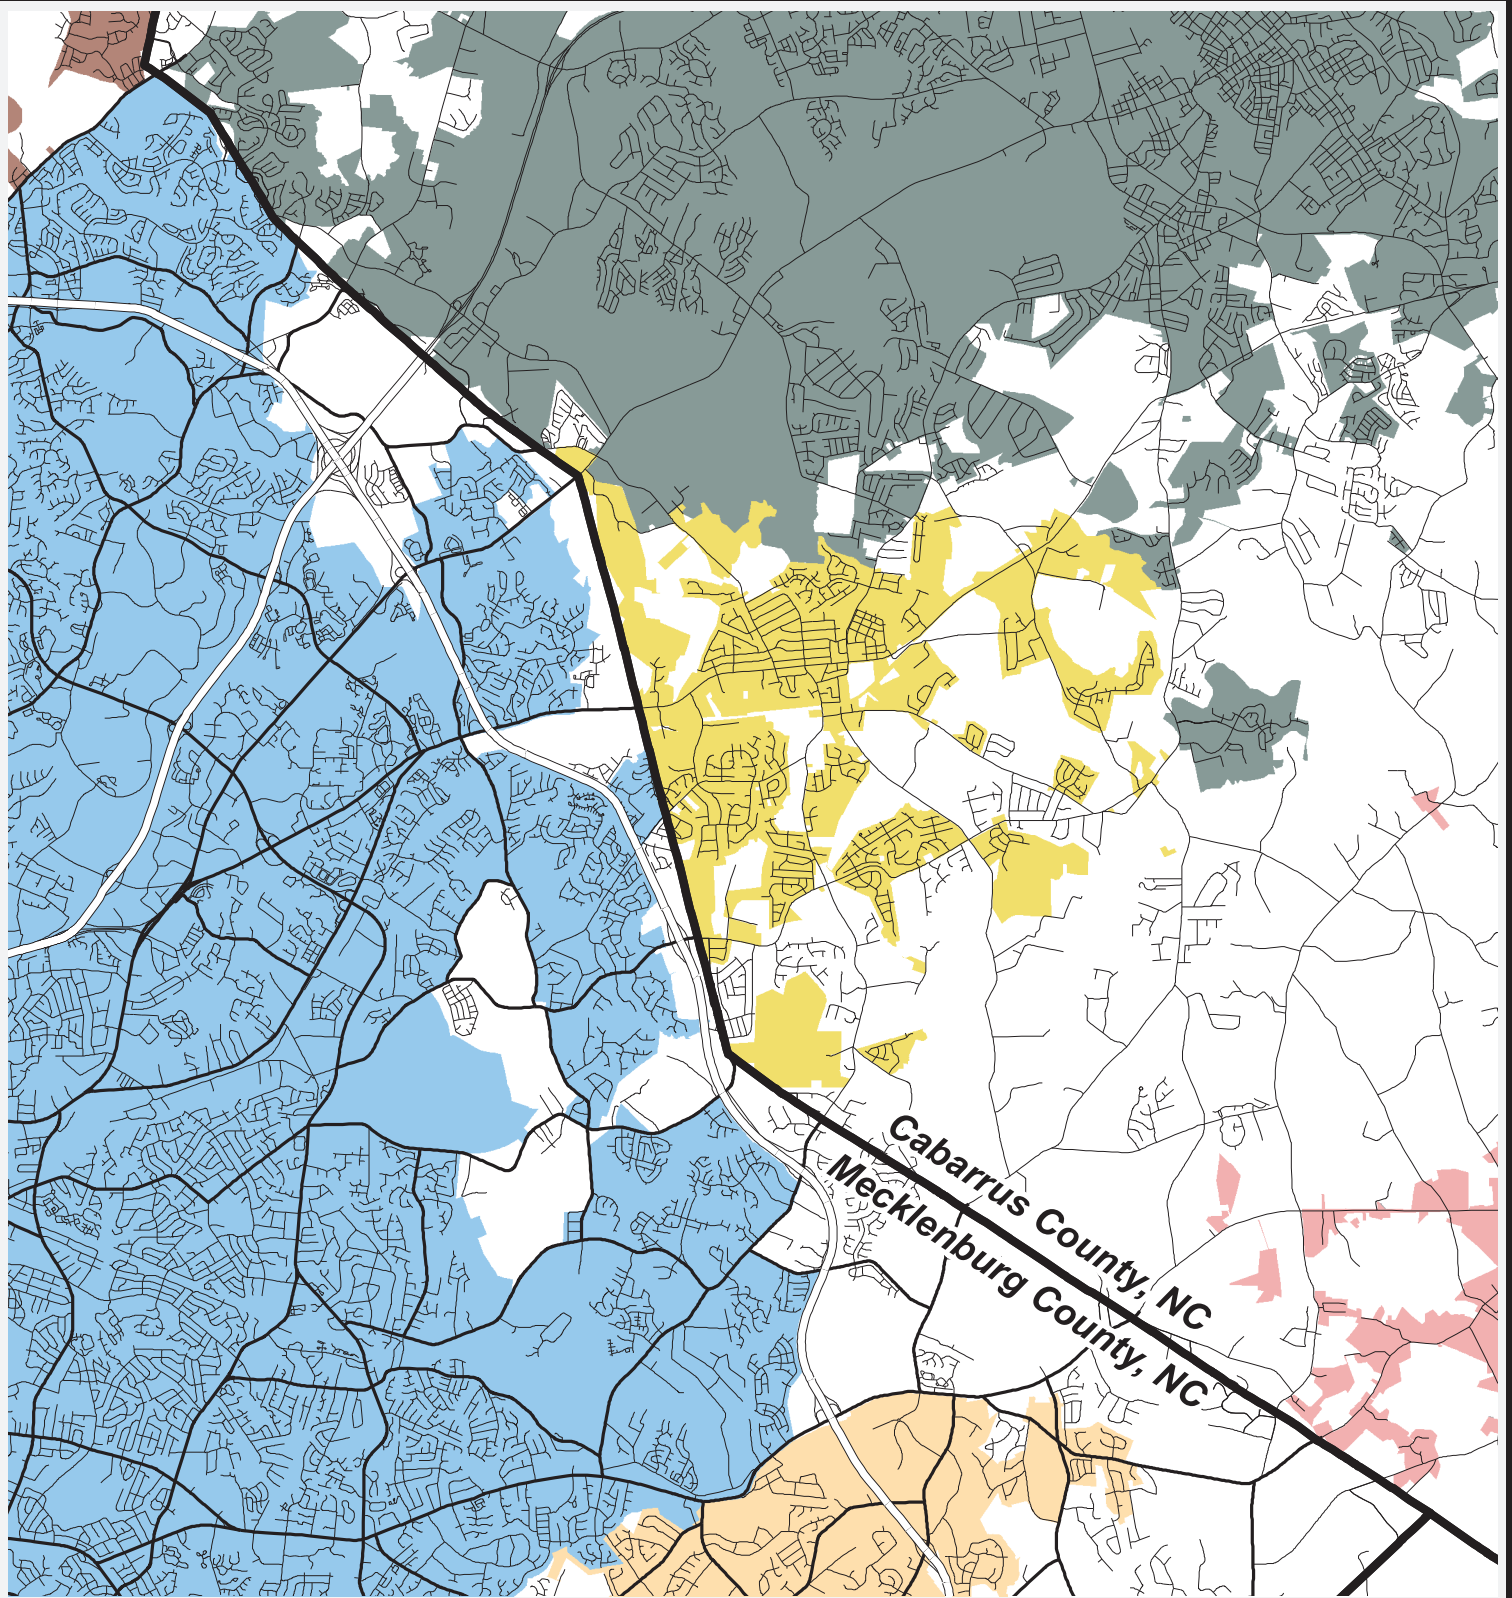

Mecklenburg County / Cabarrus County, NC Municipal Boundaries

- | | |
|--|--|
|  Charlotte City Limits |  Concord City Limits |
|  Huntersville Town Limits |  Harrisburg Town Limits |
|  Mint Hill Town Limits |  Midland Town Limits |