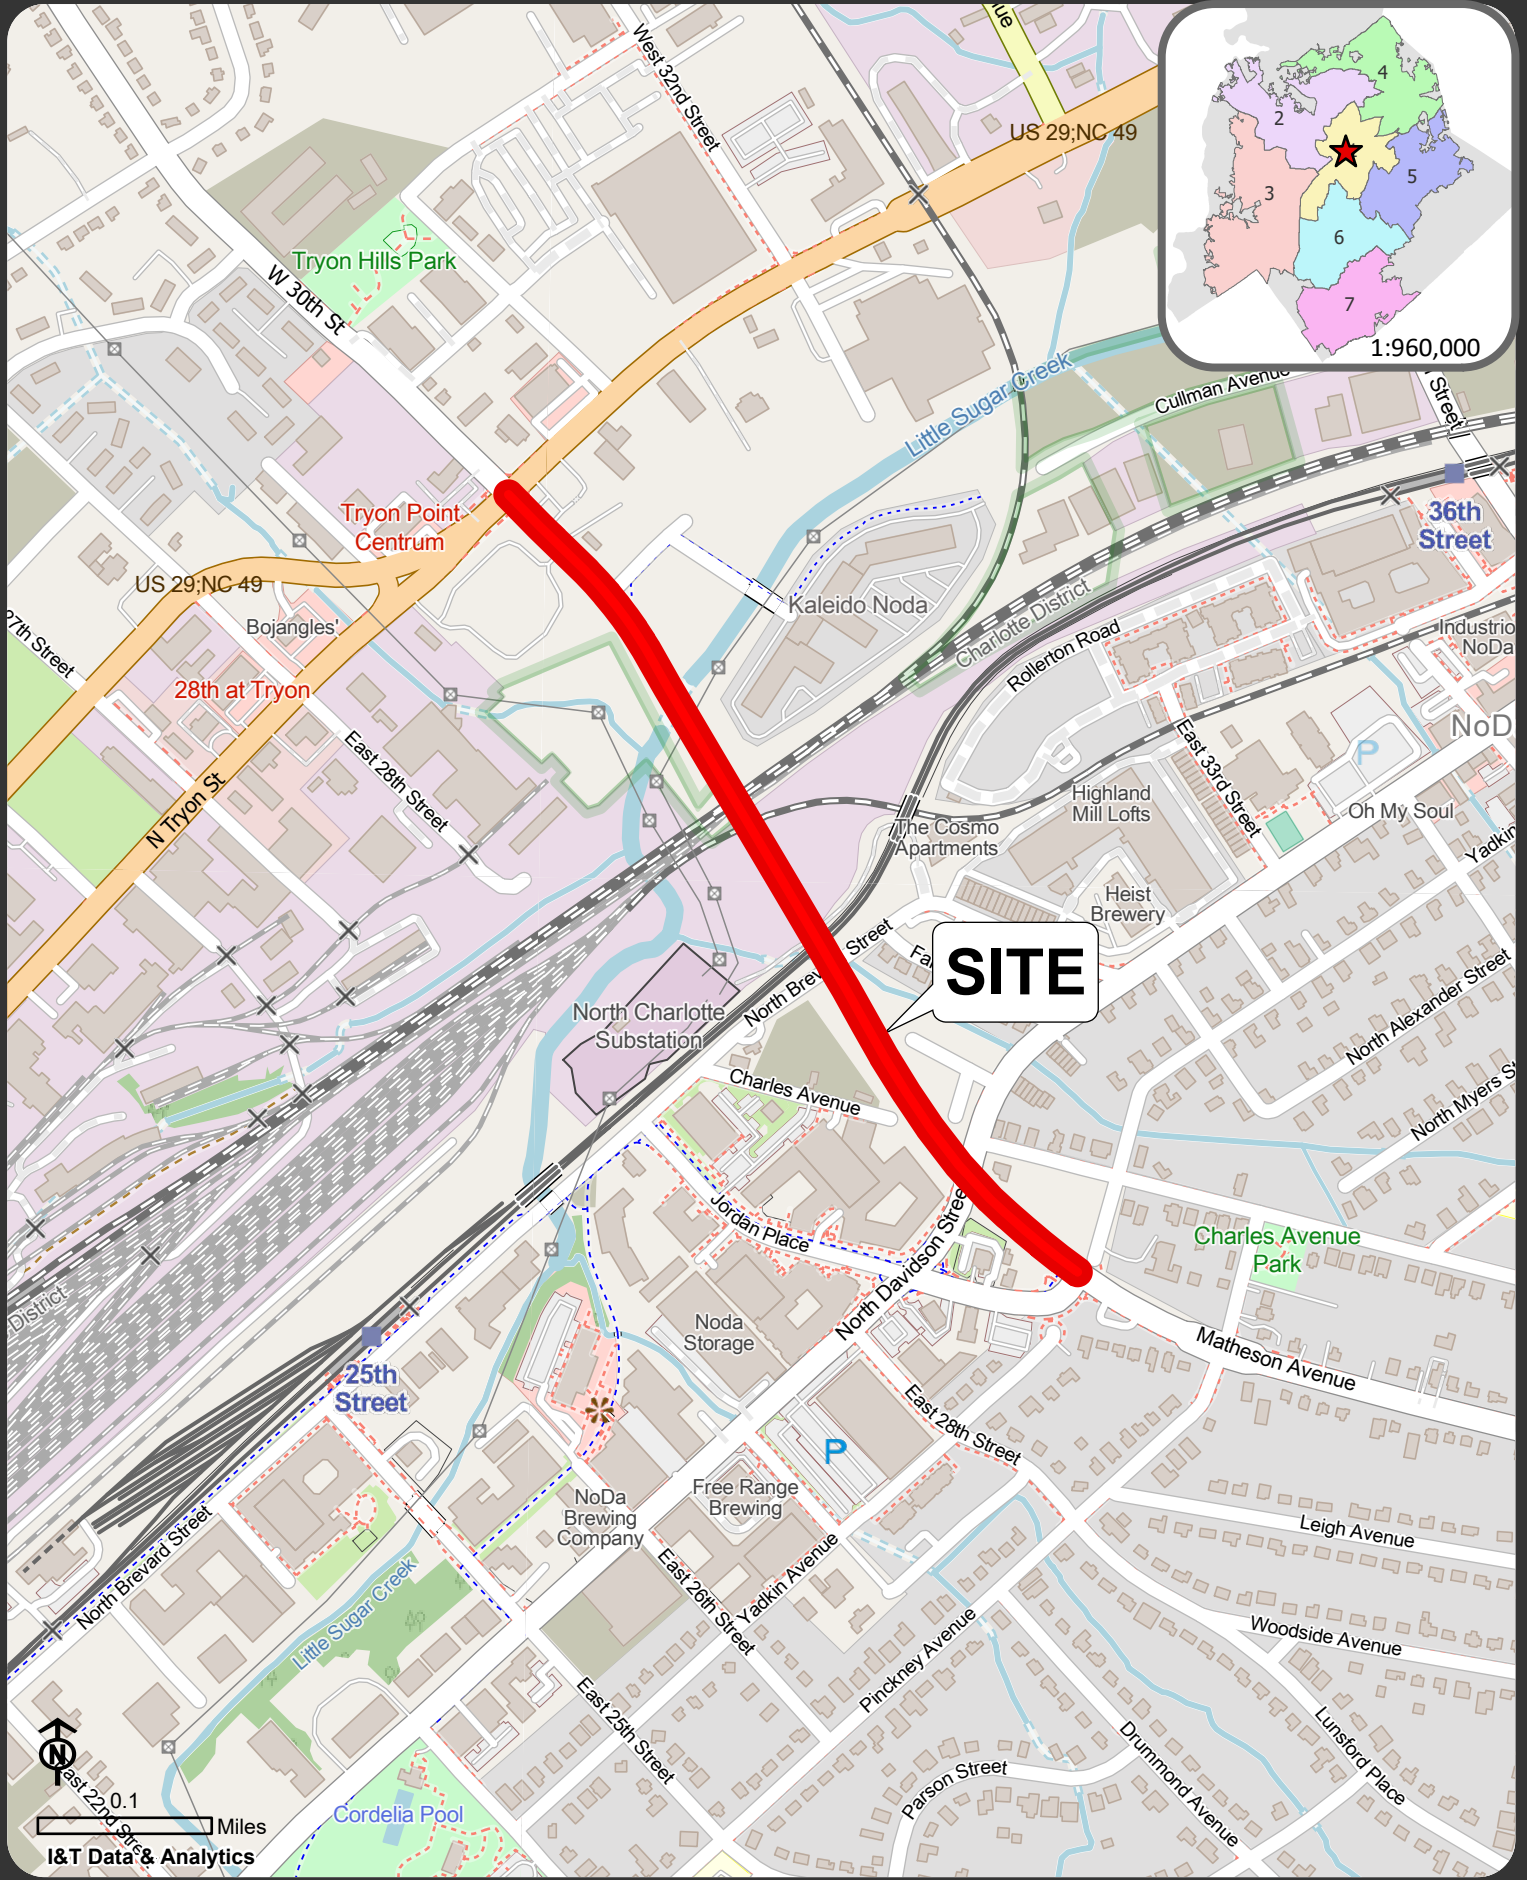

Location Map: Construct Matheson Avenue Bridge Streetscape Project - Council District 1

SITE