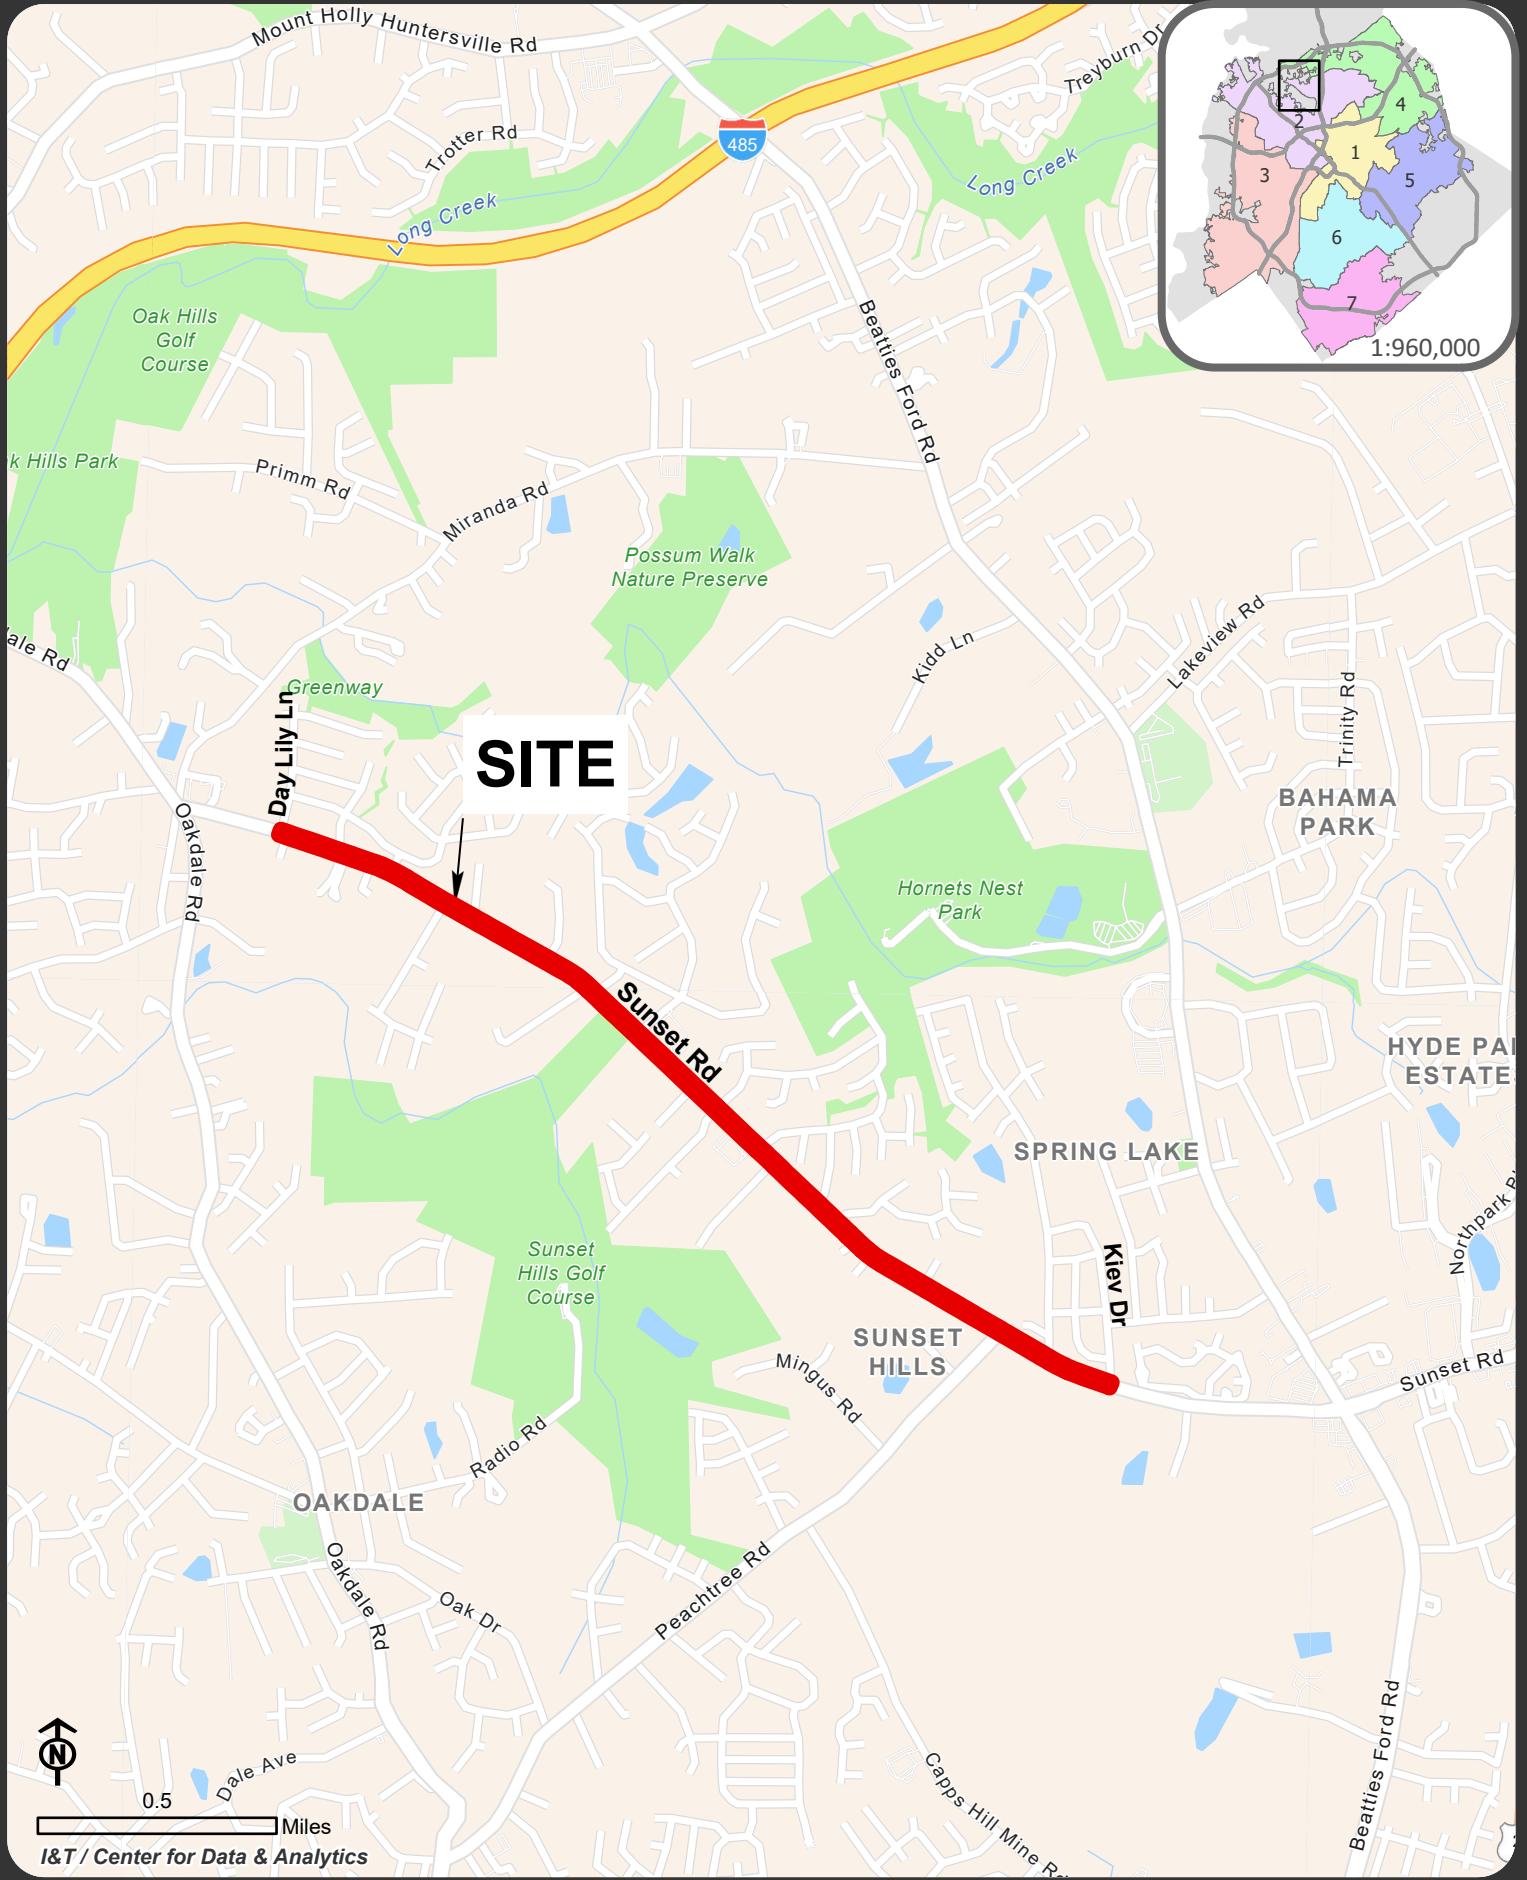

Location Map: Construct Beatties Ford Sunset Pedestrian Improvement Phase 1- Council District 2

SITE

1:960,000

0.5 Miles