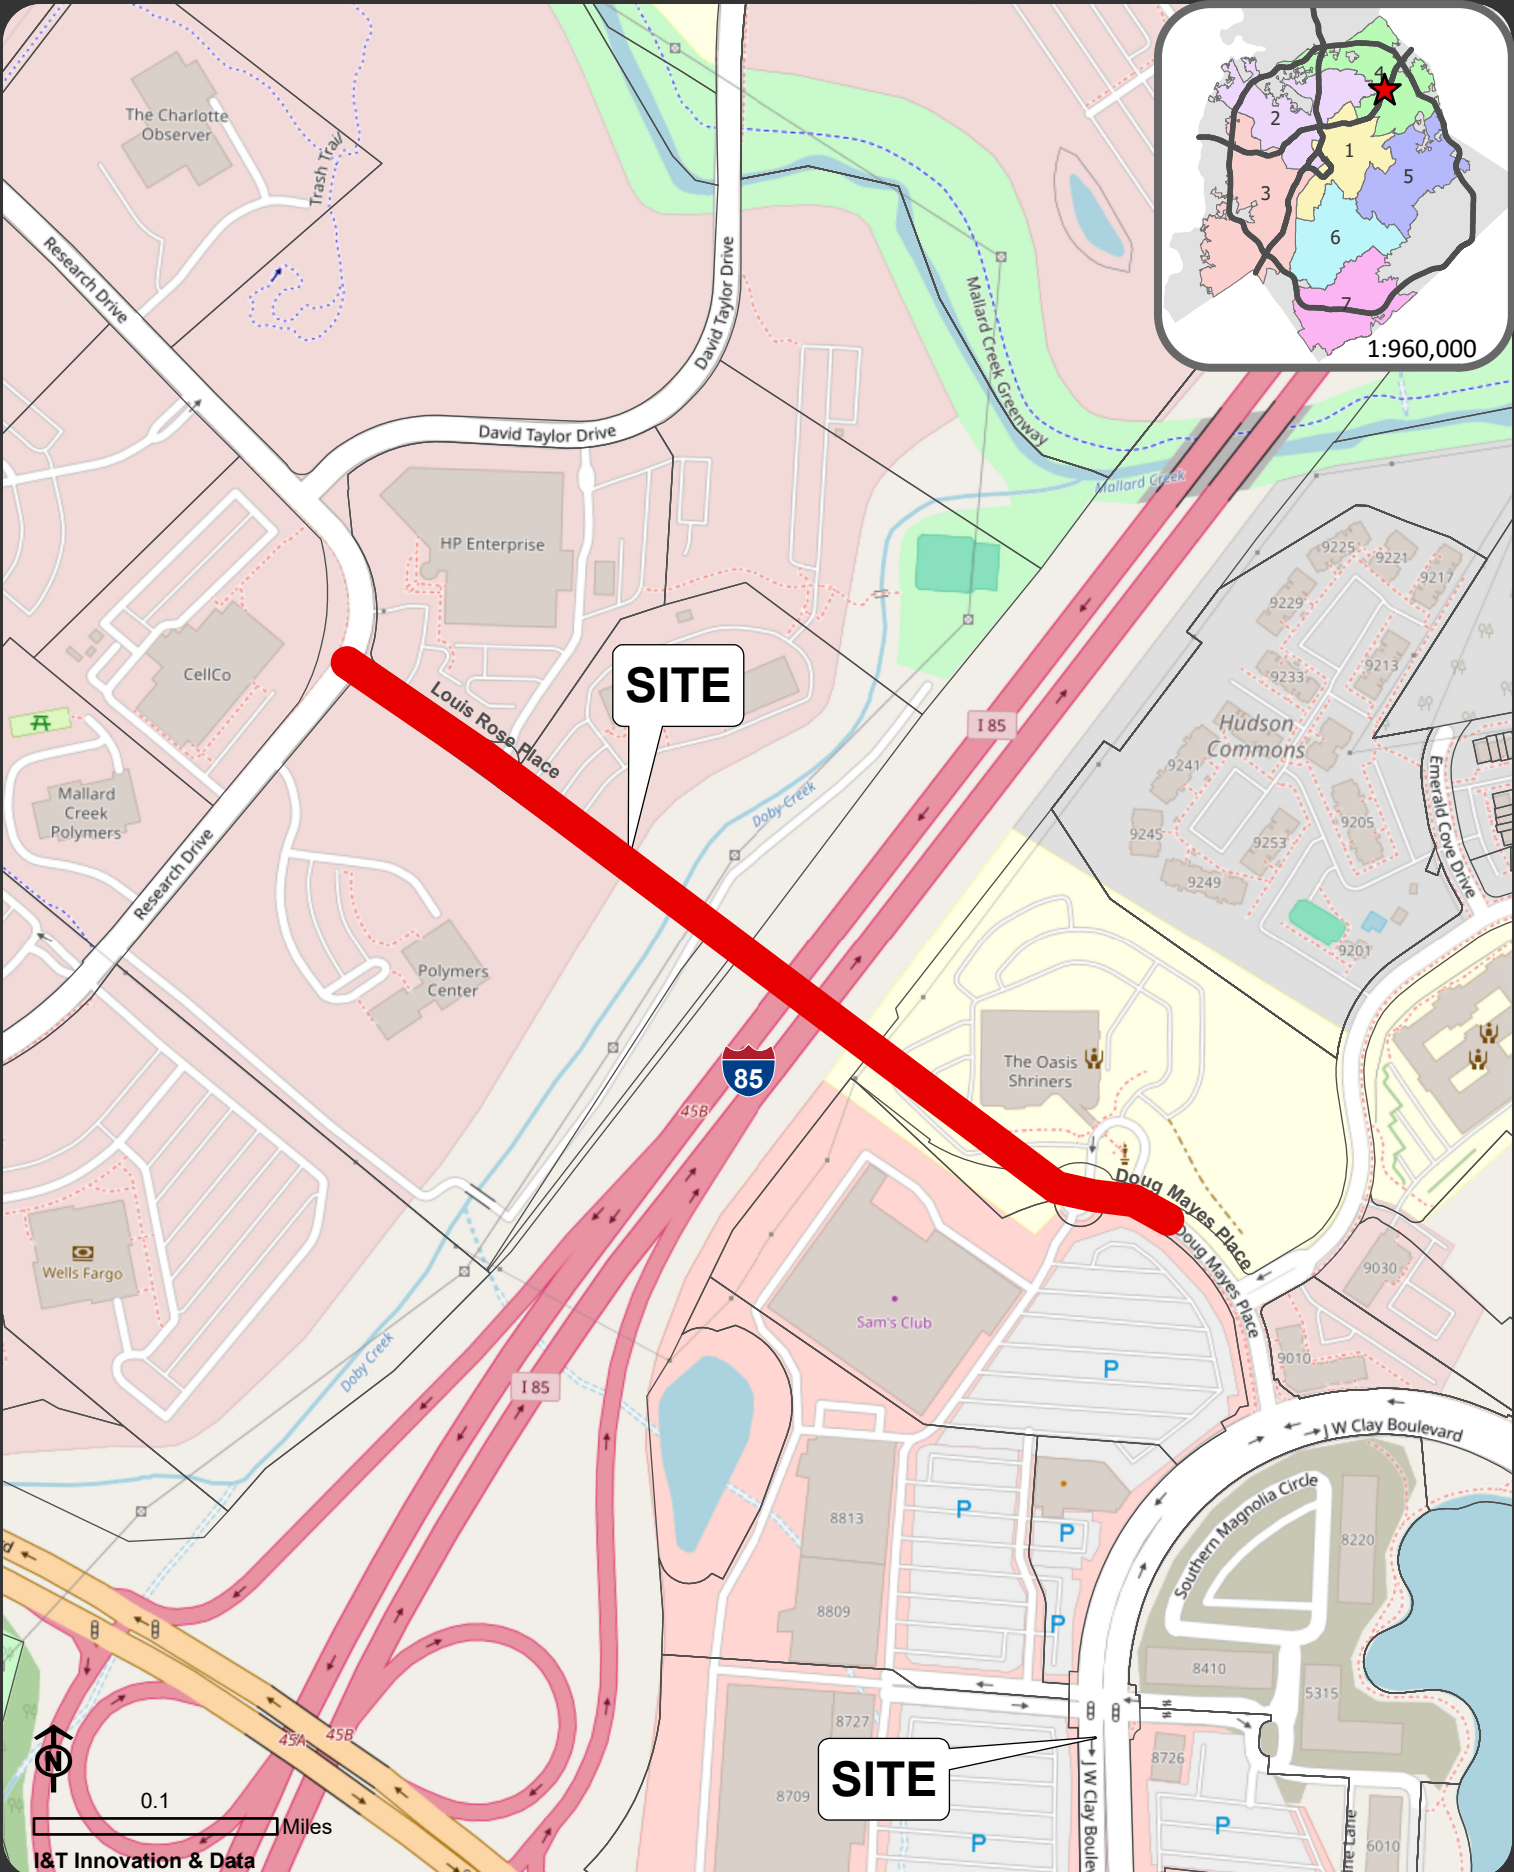

# Location Map: Appropriate Private Developer Funds Council District 4

0.1 Miles  
I&T Innovation & Data

**SITE**