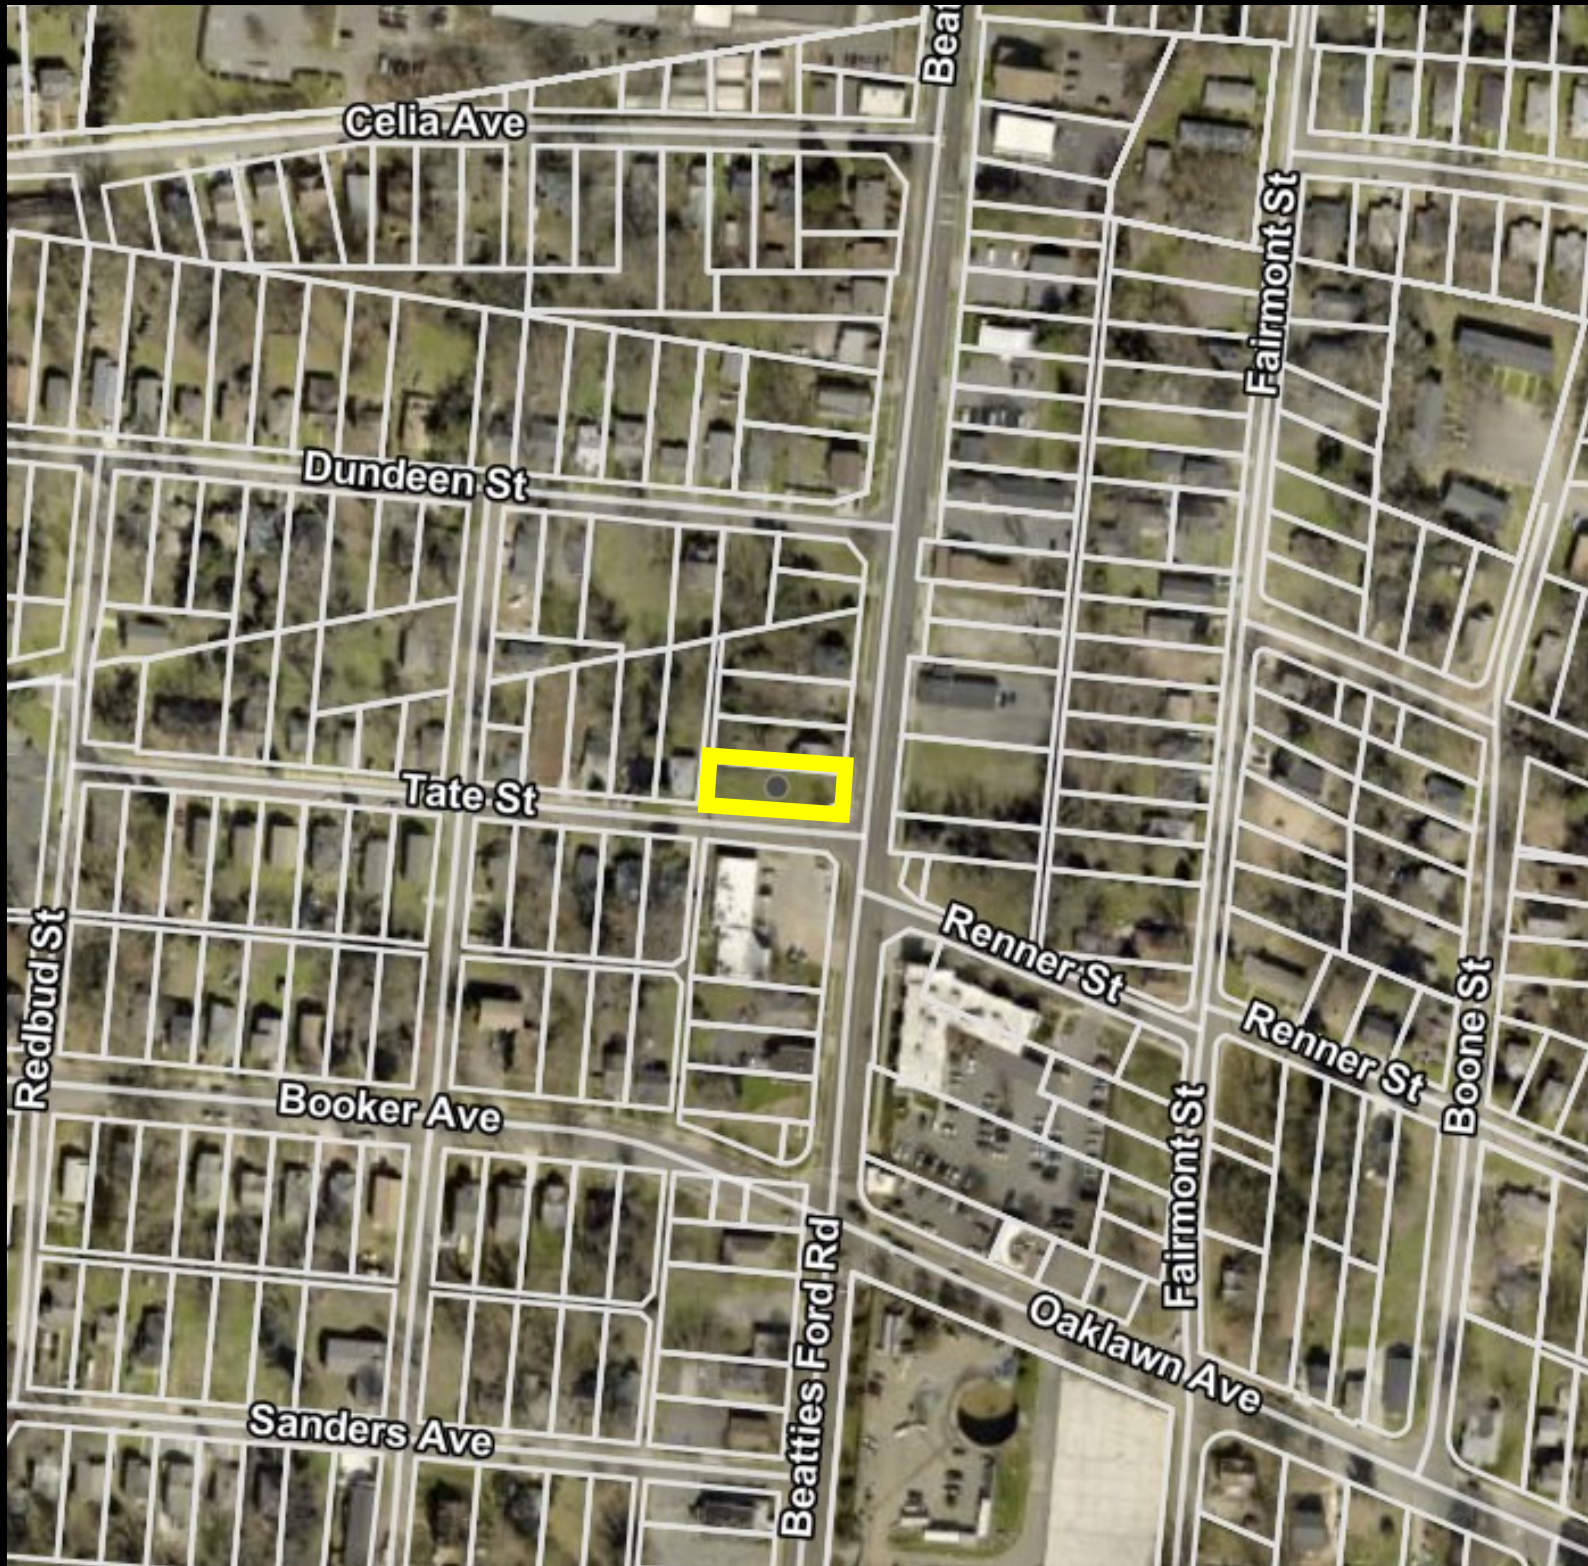

# Location Map: The Ritz at Washington Heights Lowe's 100 Hometowns Public Space

1201 Beatties Ford Road  
Charlotte, NC 28216  
Tate St. and Beatties Ford Road Intersection