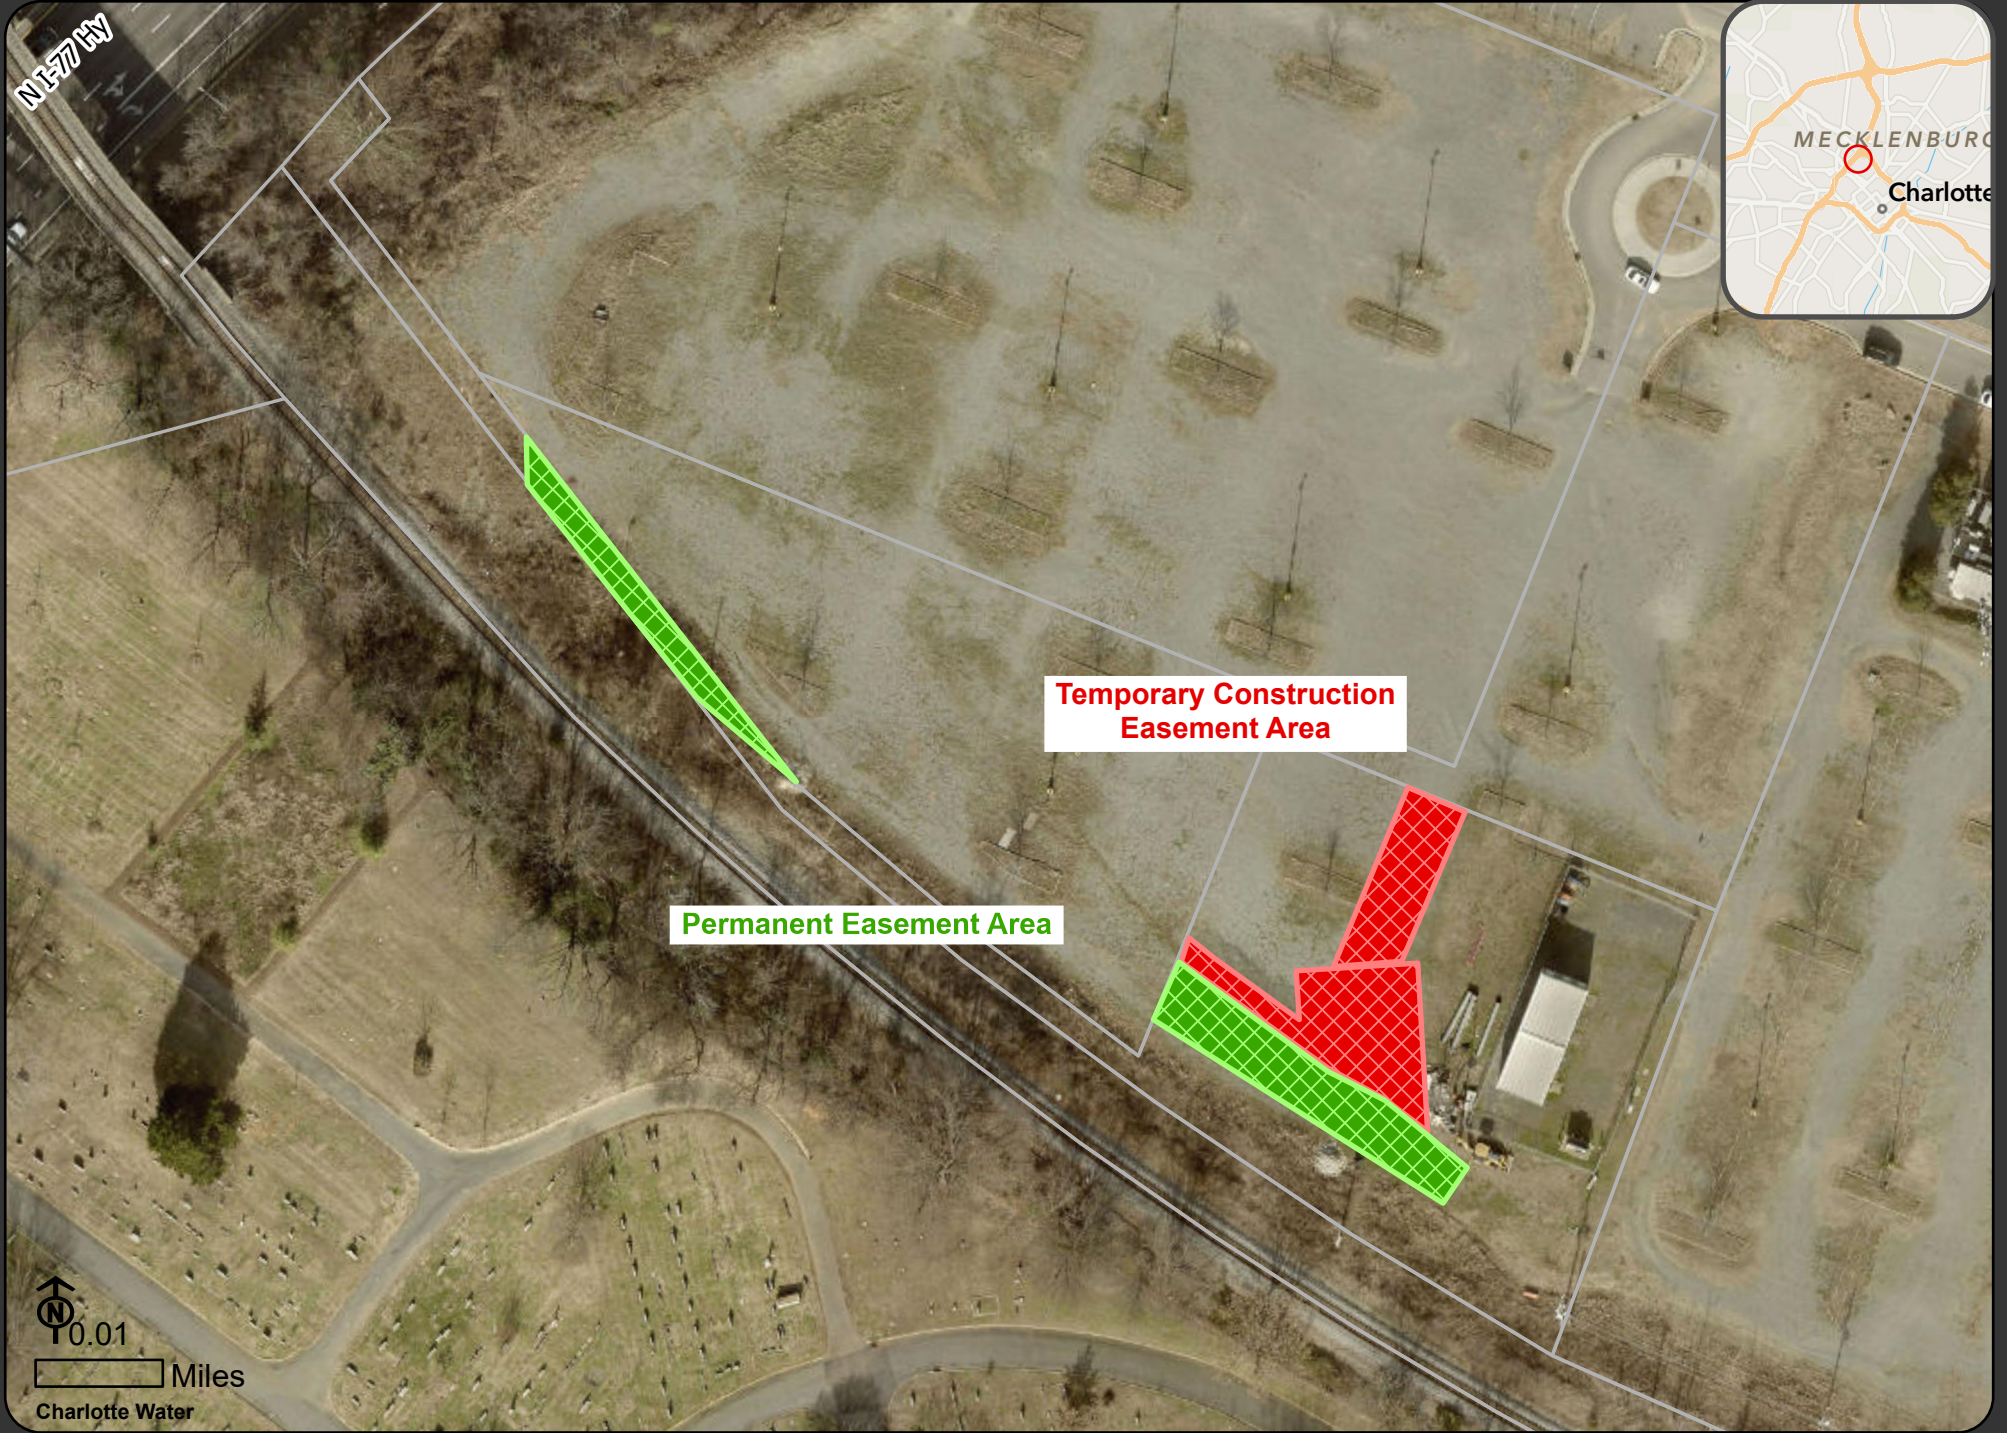

Location Map: Water Transmission Main Improvements and Repairs - Cates St, Parcels #3 Council District 1

**Temporary Construction
Easement Area**

Permanent Easement Area

0.01
Miles
Charlotte Water