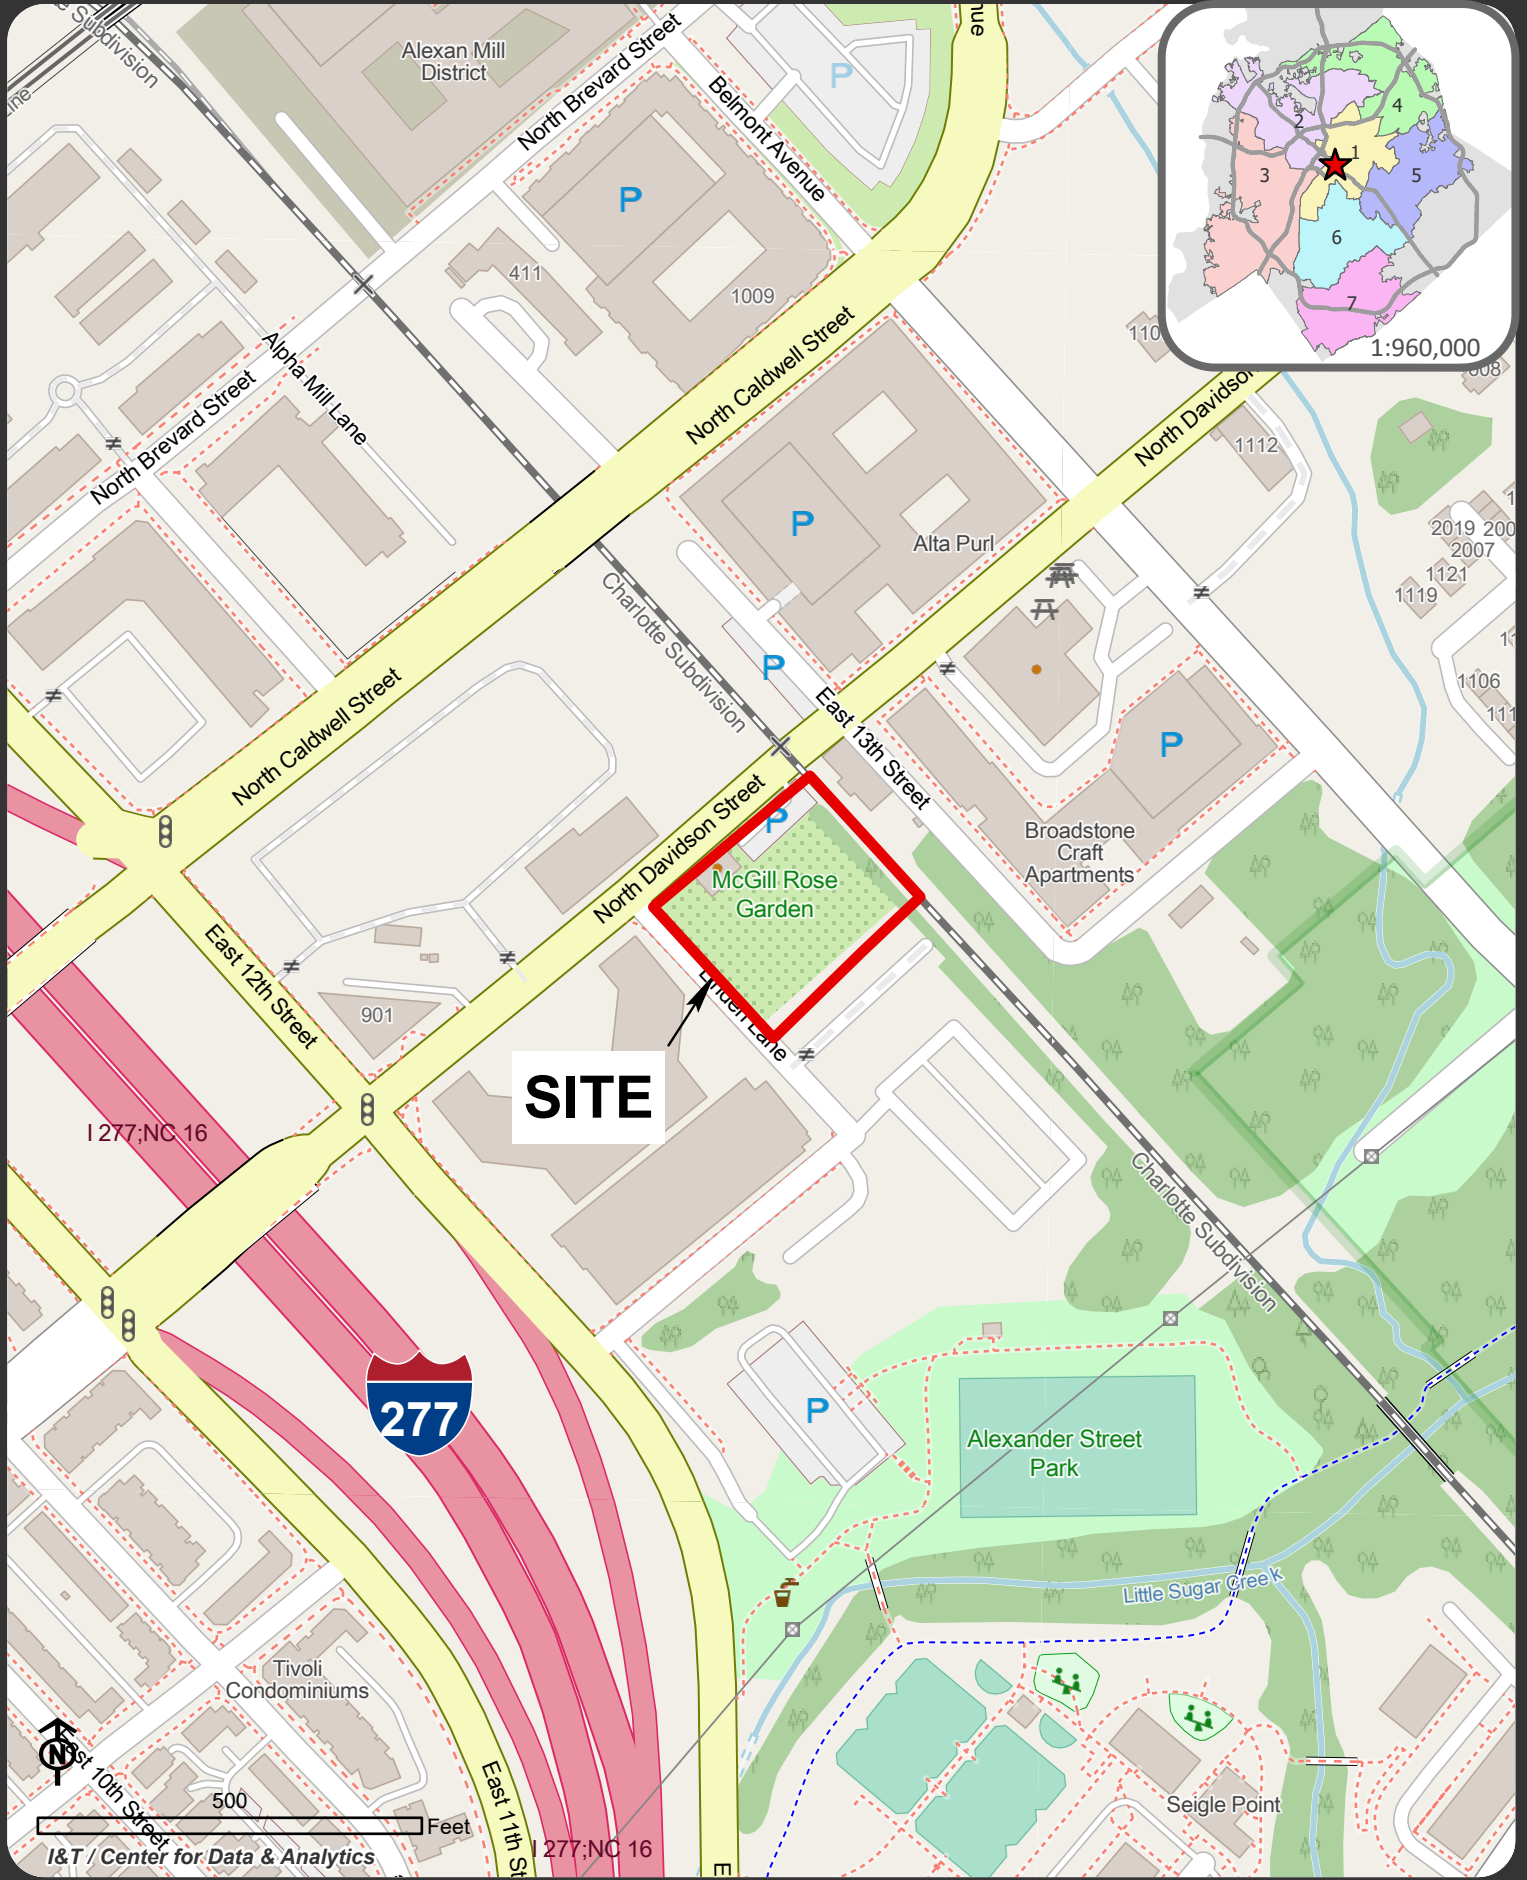

Location Map: Lease at McGill Rose Garden Council District 1

SITE

500 Feet