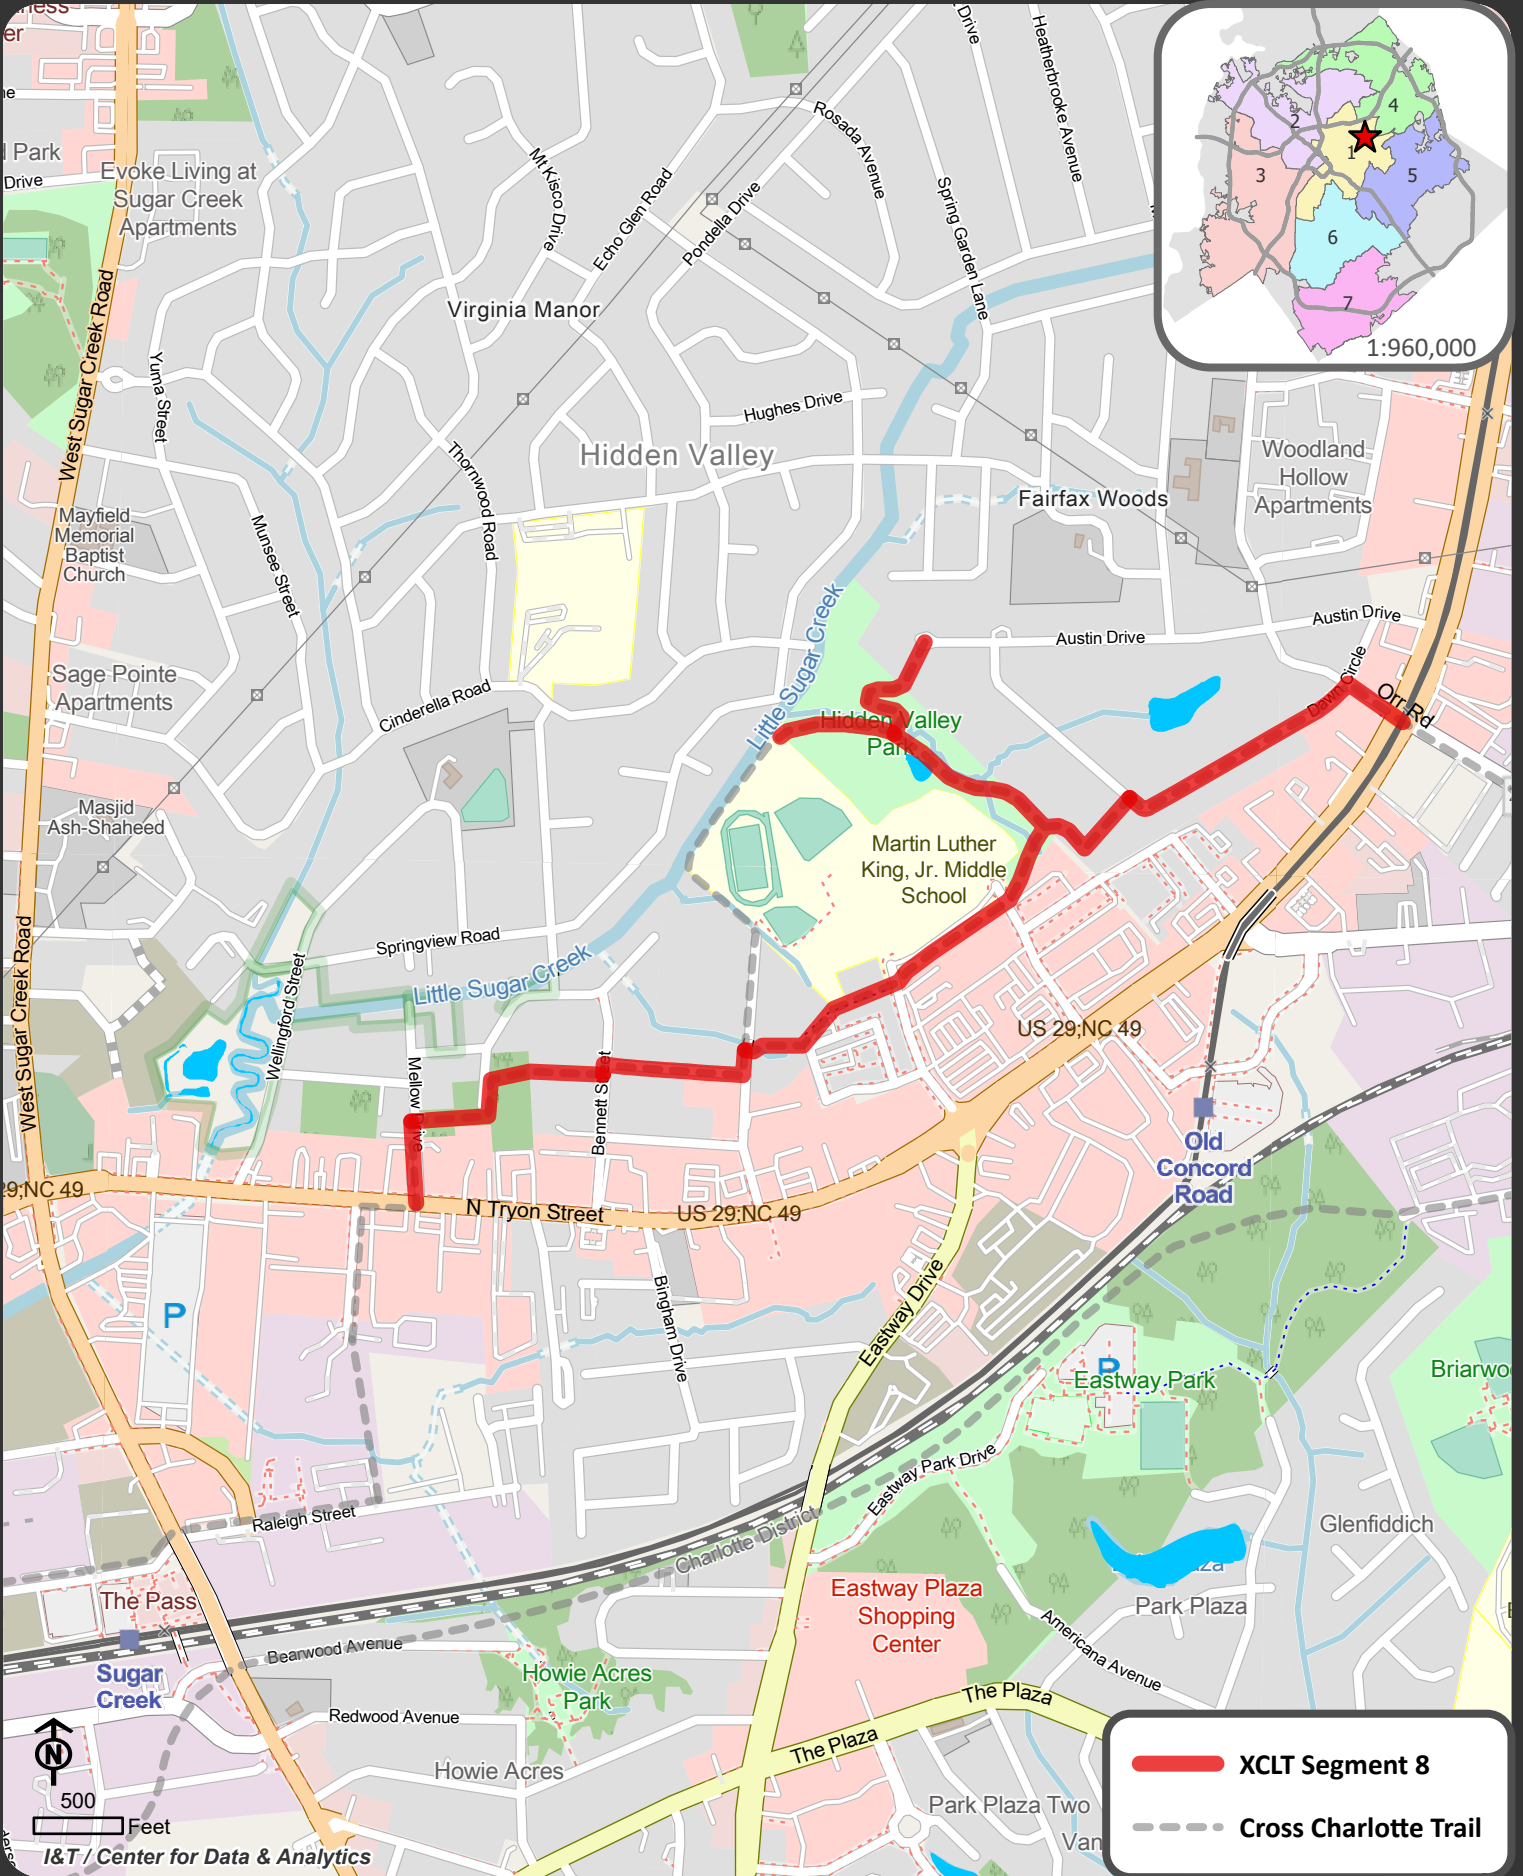

Location Map: Cross Charlotte Trail Design Services Council District 1

-  XCLT Segment 8
-  Cross Charlotte Trail

500 Feet