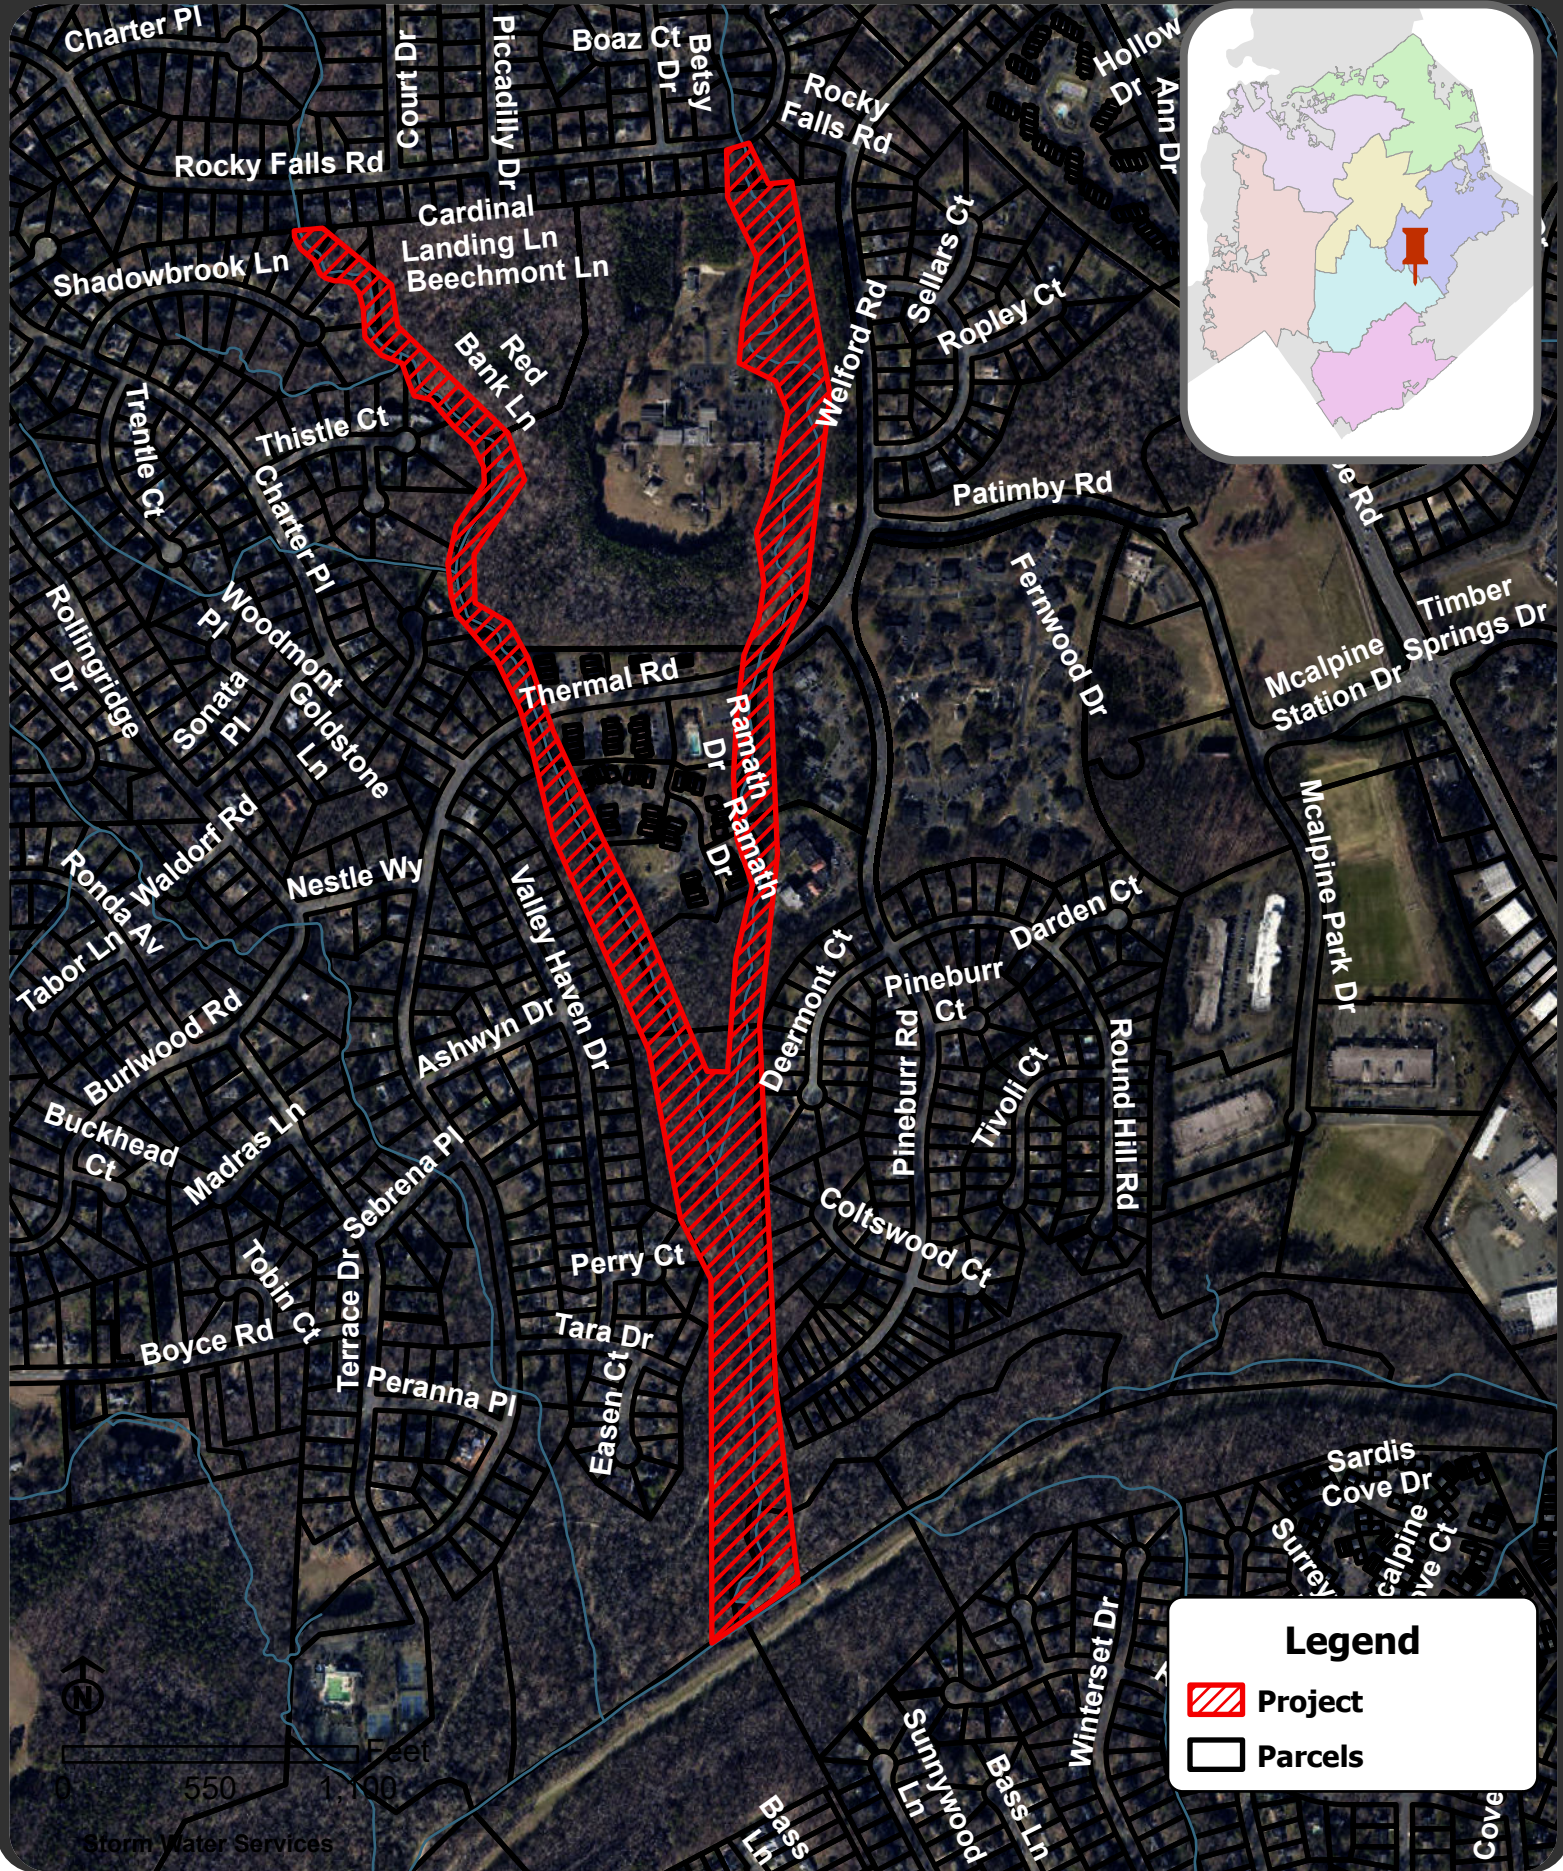

Location Map: Valley Haven Stream Restoration Project District 6

Legend

-  Project
-  Parcels

Storm Water Services