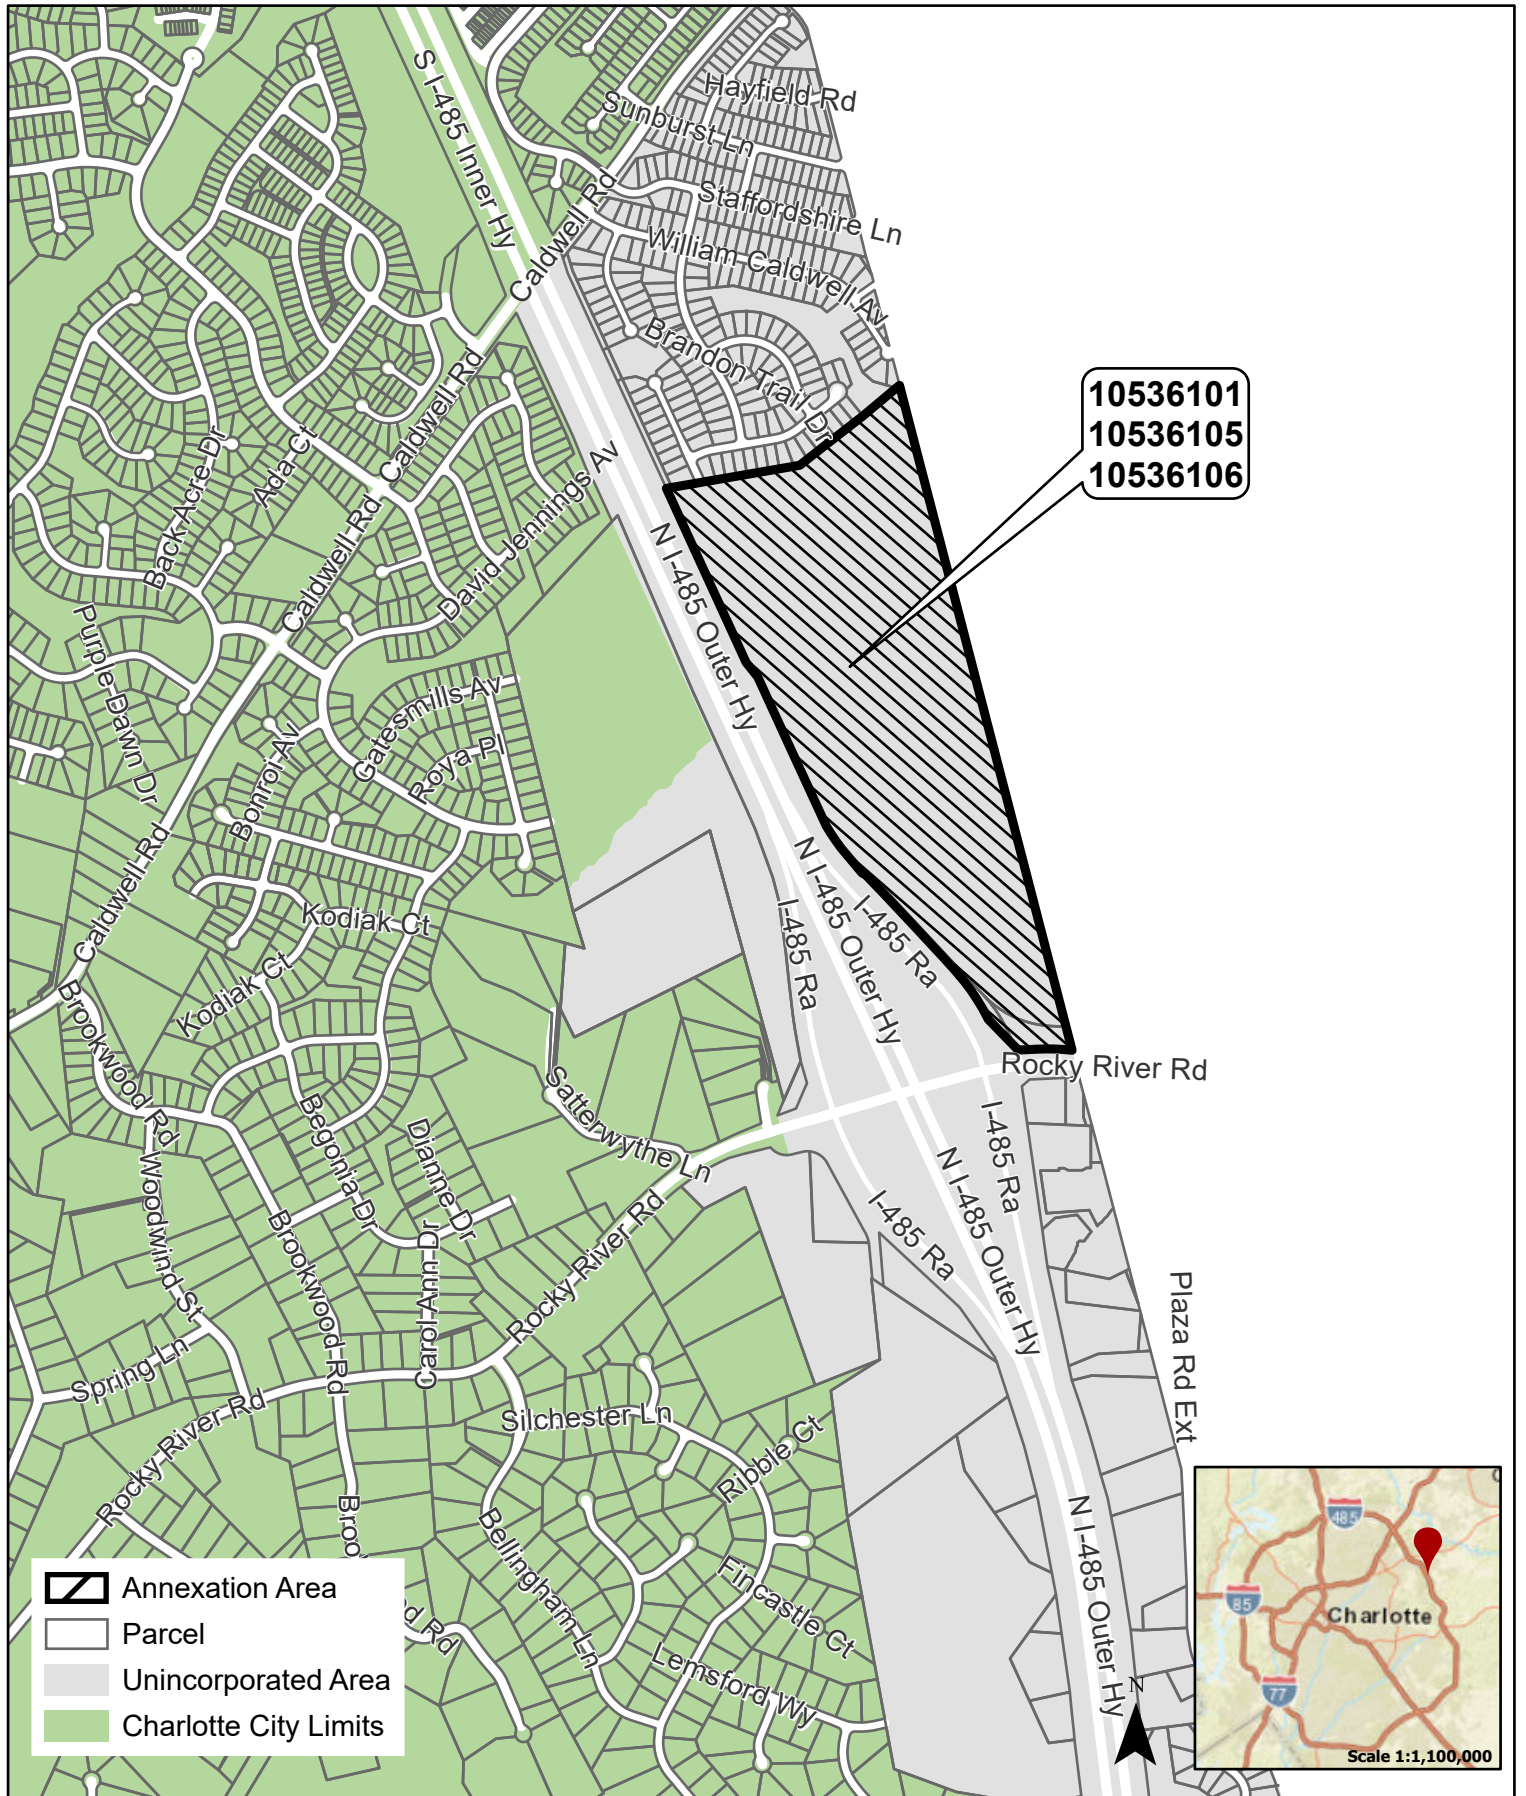

Rocky River Rd & I485 Mixed Use Area Annexation

-  Annexation Area
-  Parcel
-  Unincorporated Area
-  Charlotte City Limits