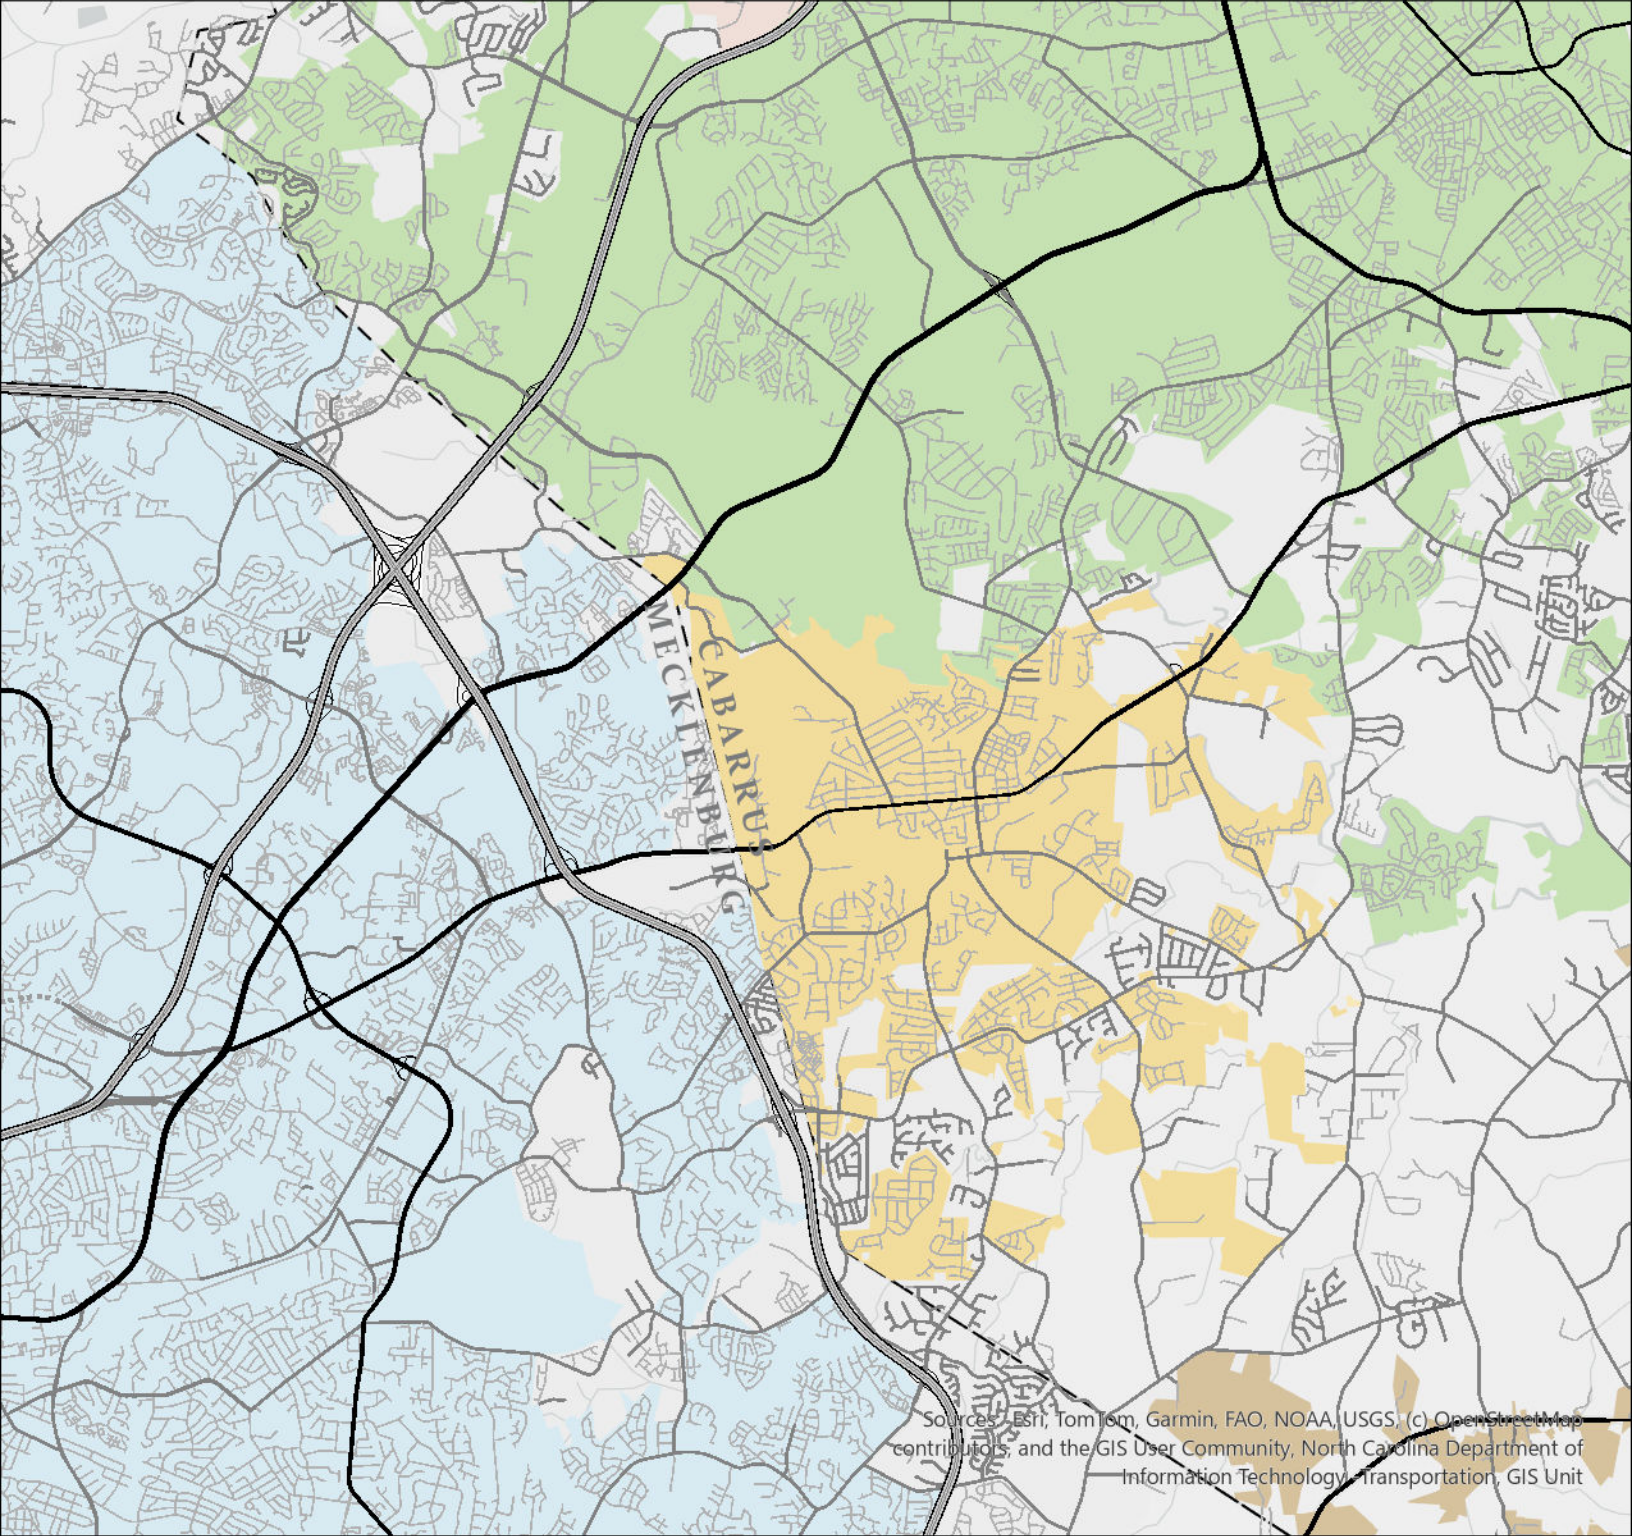

Mecklenburg/Cabarrus County, NC Municipal Boundaries

- Charlotte
- Concord
- Harrisburg
- Kannapolis
- Midland

0 0.350.7 1.4 Miles