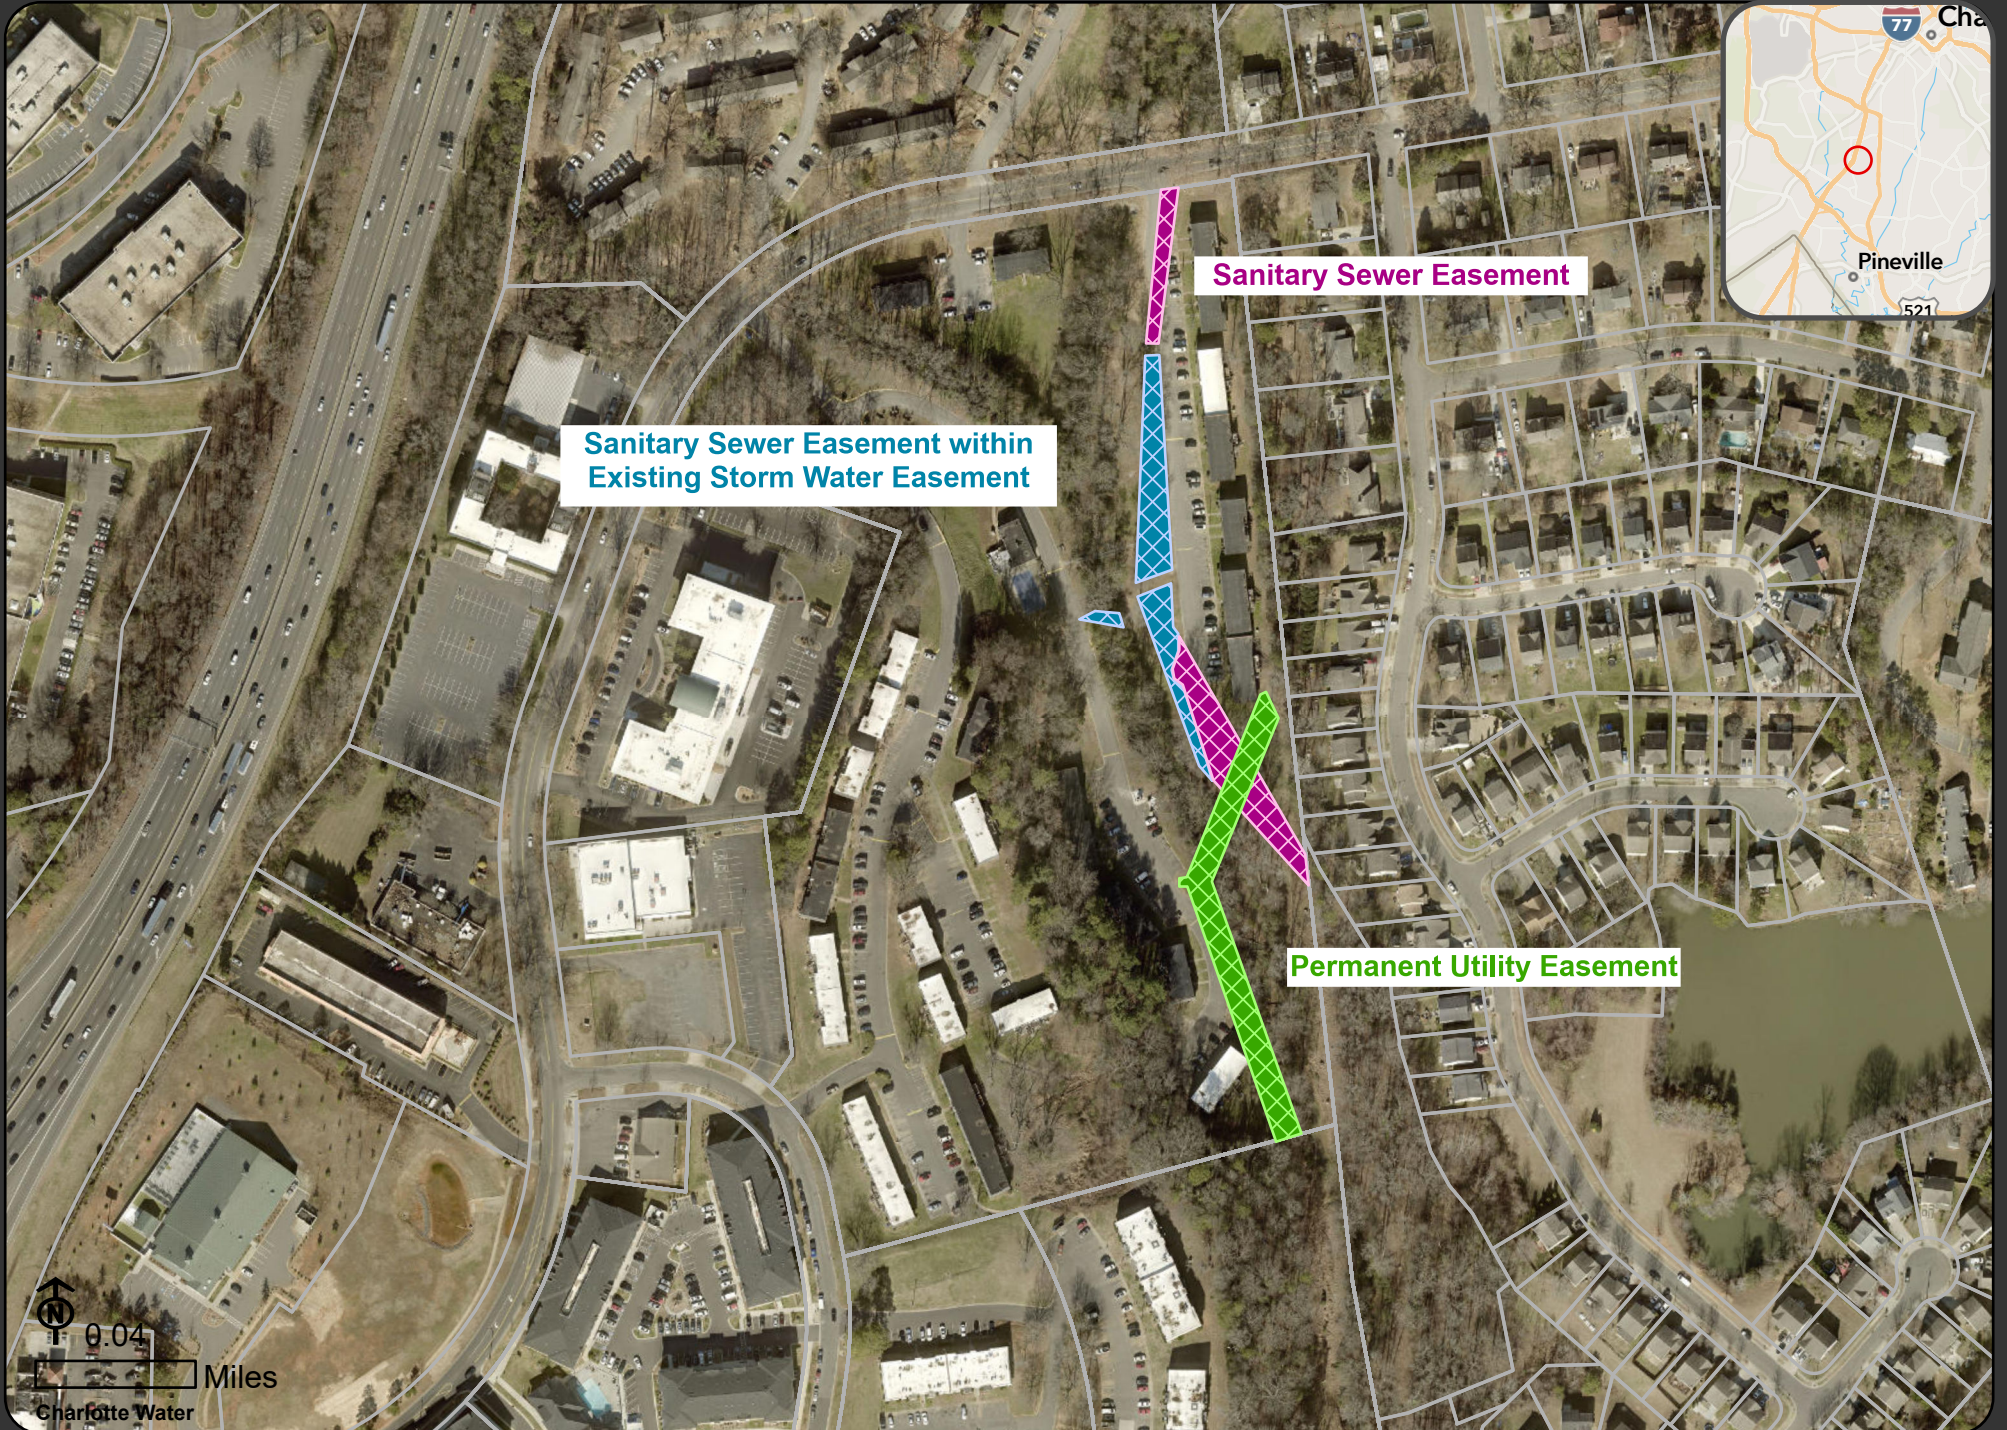

Location Map: Kings Branch Stream and Sewer Improvements, Parcel #1 Council District: 3

Sanitary Sewer Easement

Sanitary Sewer Easement within Existing Storm Water Easement

Permanent Utility Easement

0.04 Miles
Charlotte Water