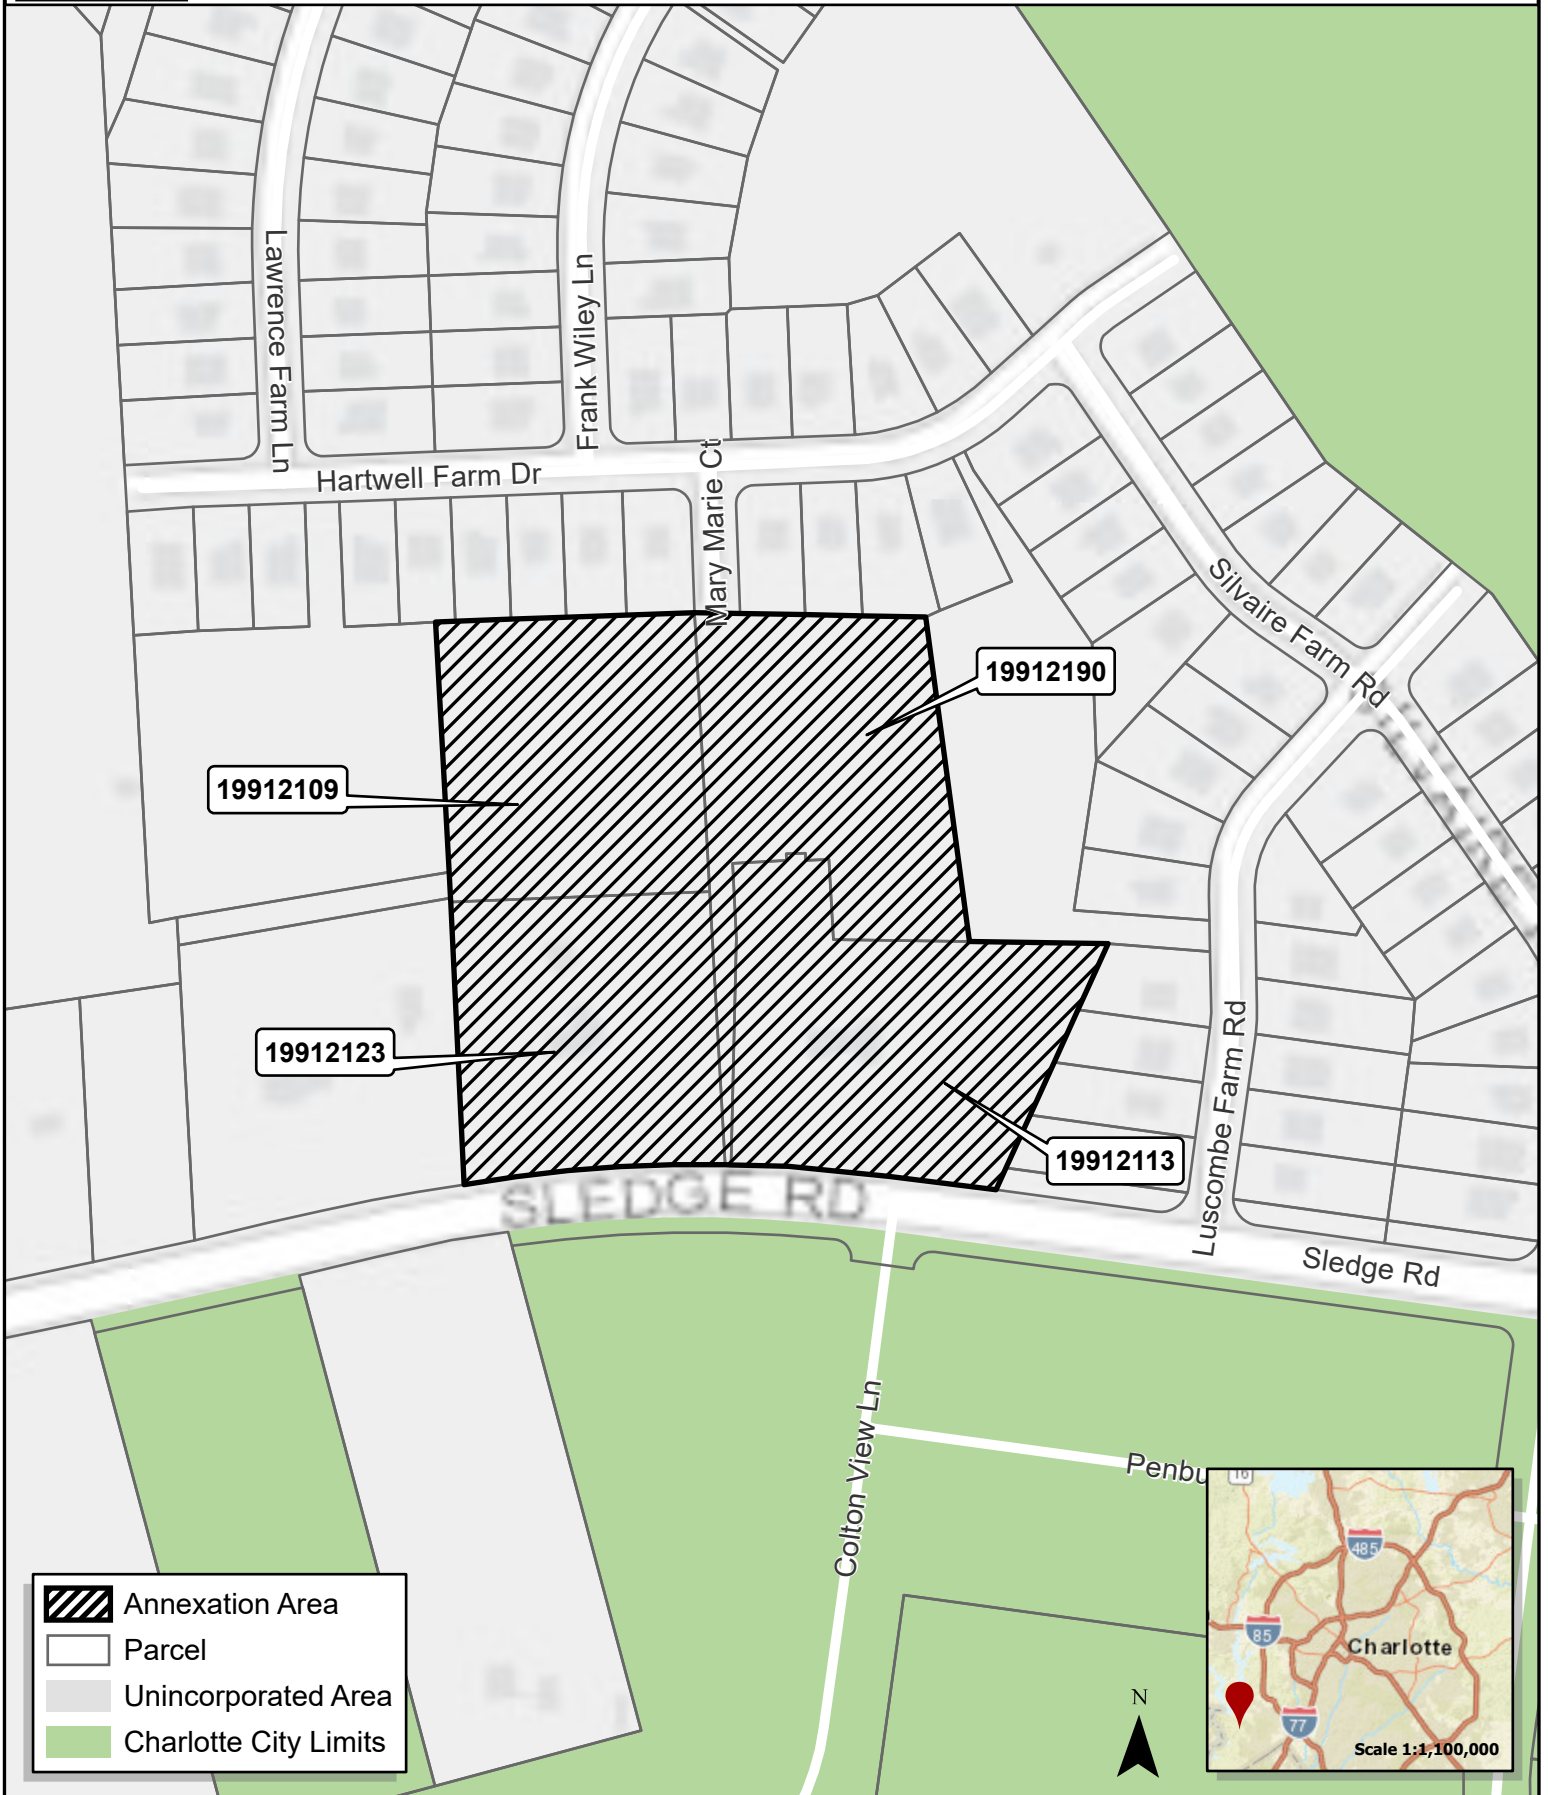

# Steele Creek Park Annexation Area

0 87.5 175 350 525 700 Feet

Map Created 3/20/2025