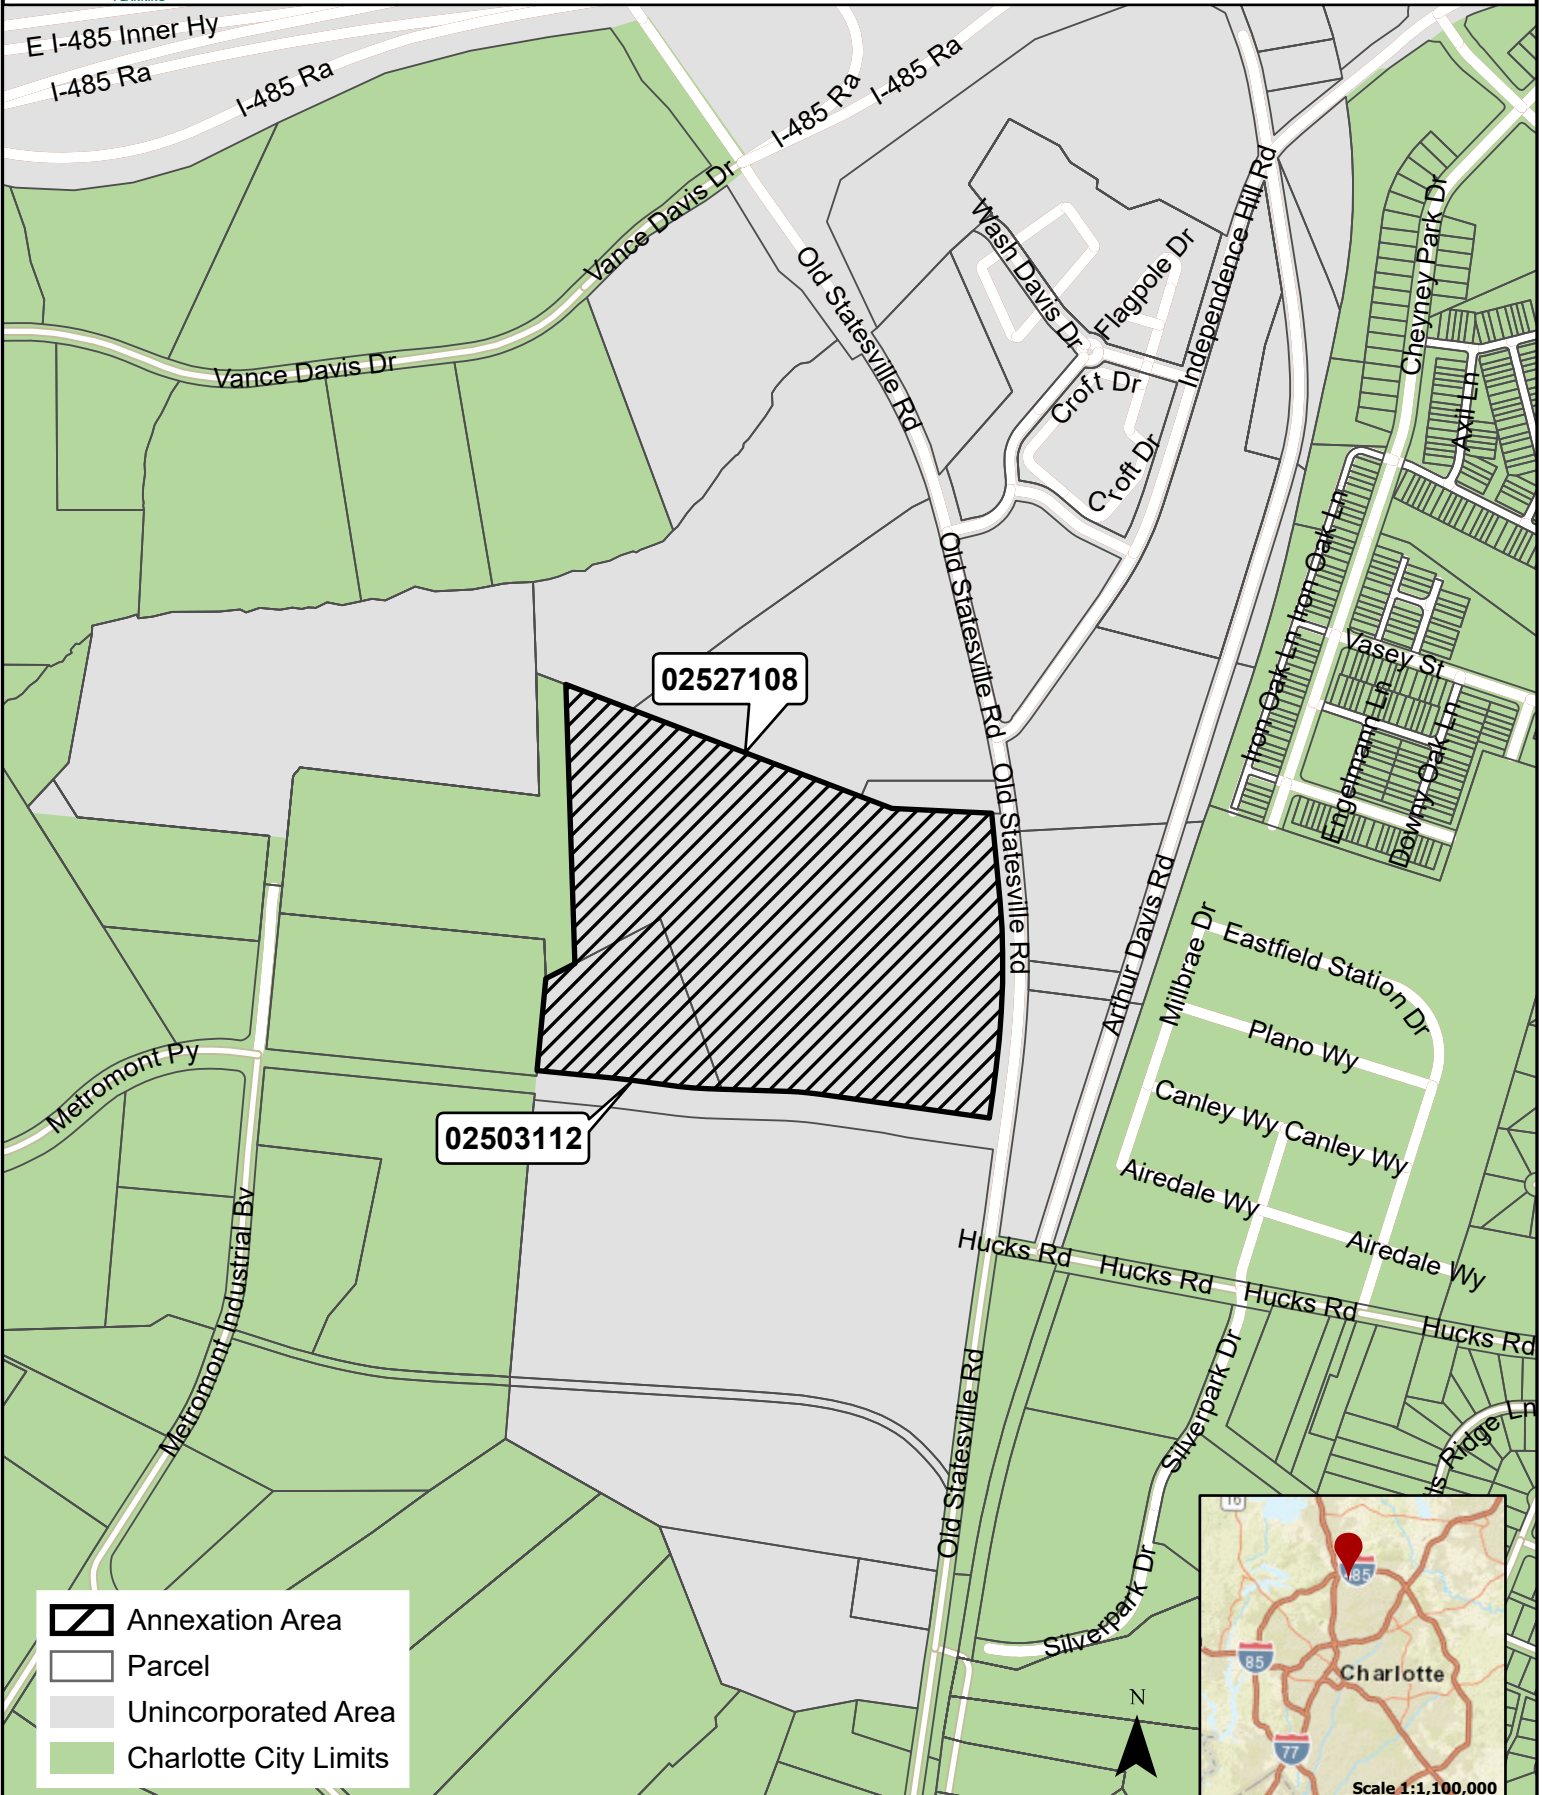

Project Panther Annexation

0 280 560 1,120 1,680 2,240 Feet

Map Created 3/30/2023