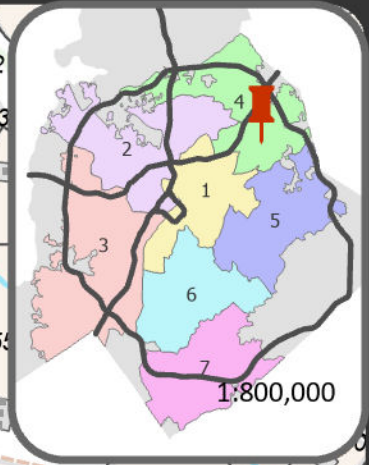

Location Map: Municipal Agreement for New Traffic Signal Installation Council District 4

 New Traffic Signal