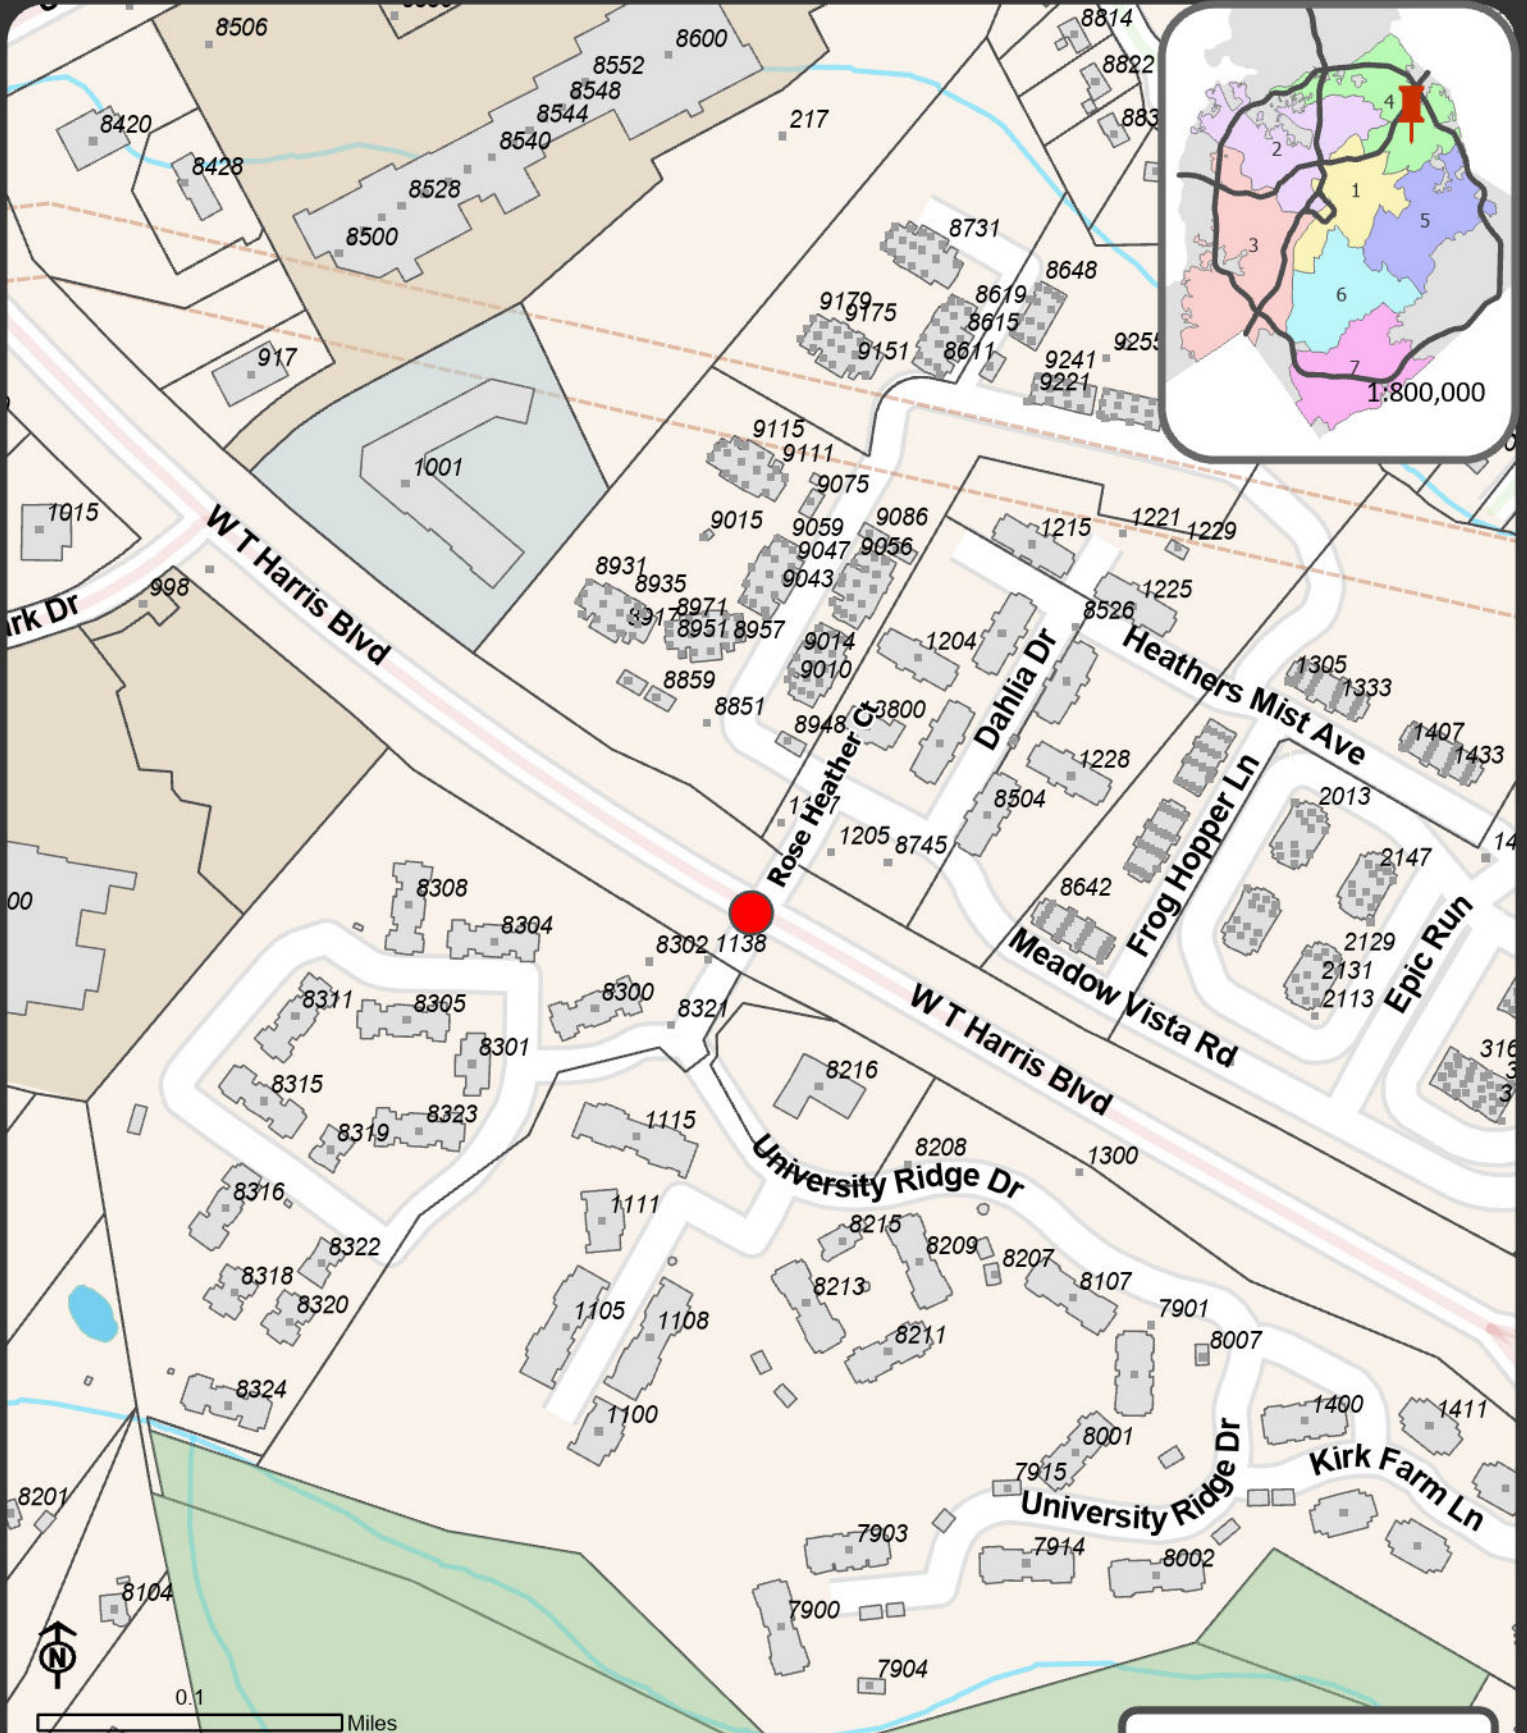

Location Map: Municipal Agreement for New Traffic Signal Installation Council District 4

 New Traffic Signal