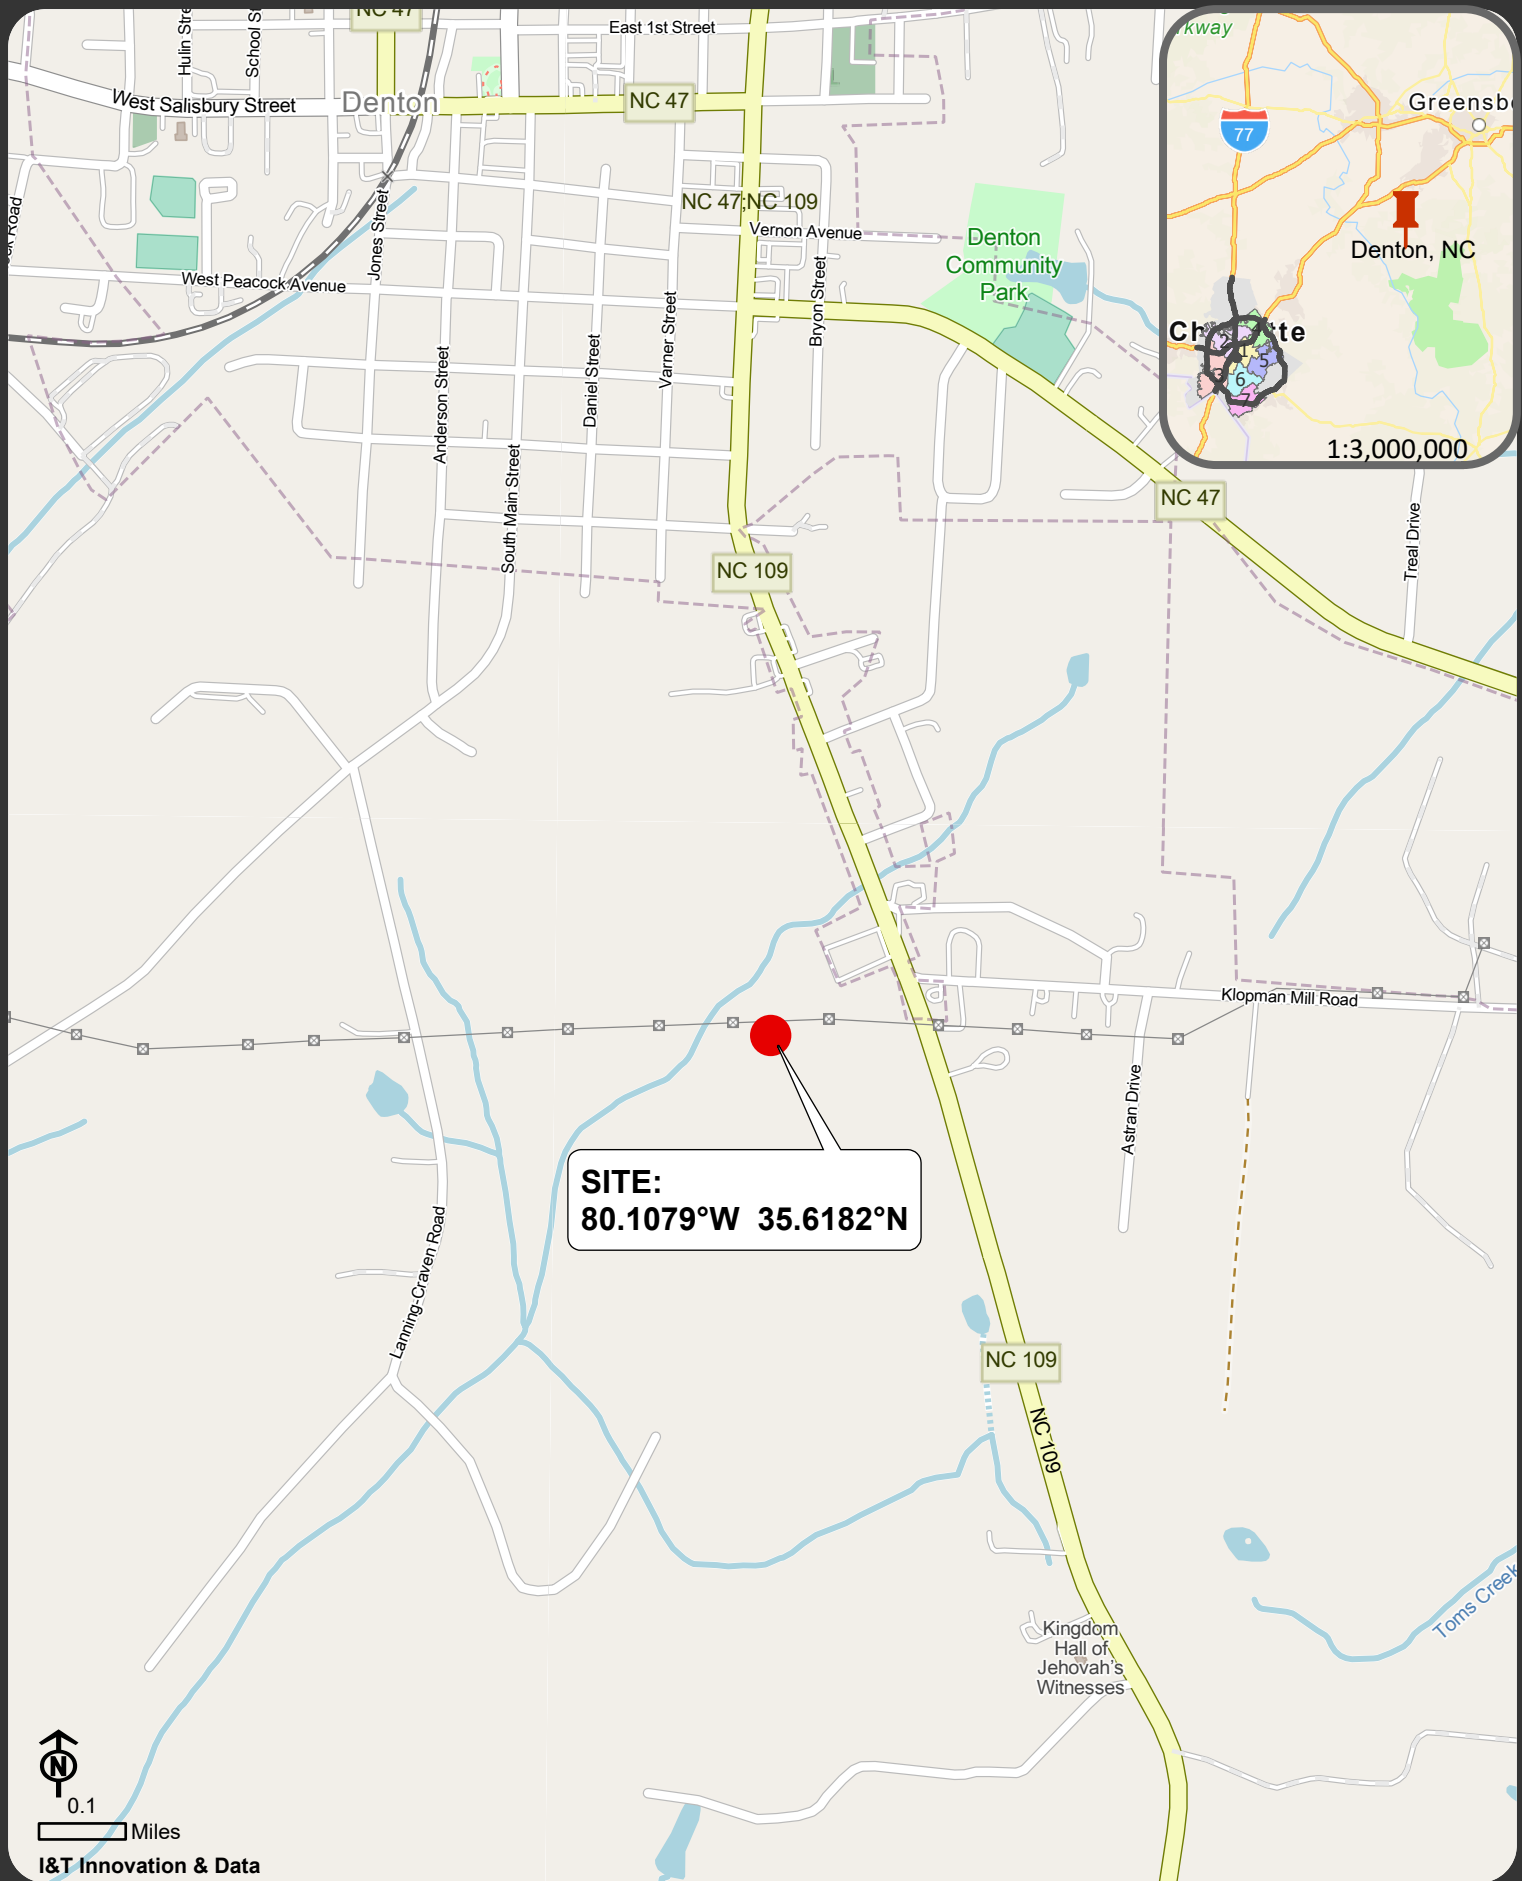

Location Map: S. NC Hwy 109, Denton NC Duke Energy Green Source Advantage Program 2.0

SITE:
80.1079°W 35.6182°N

0.1
Miles