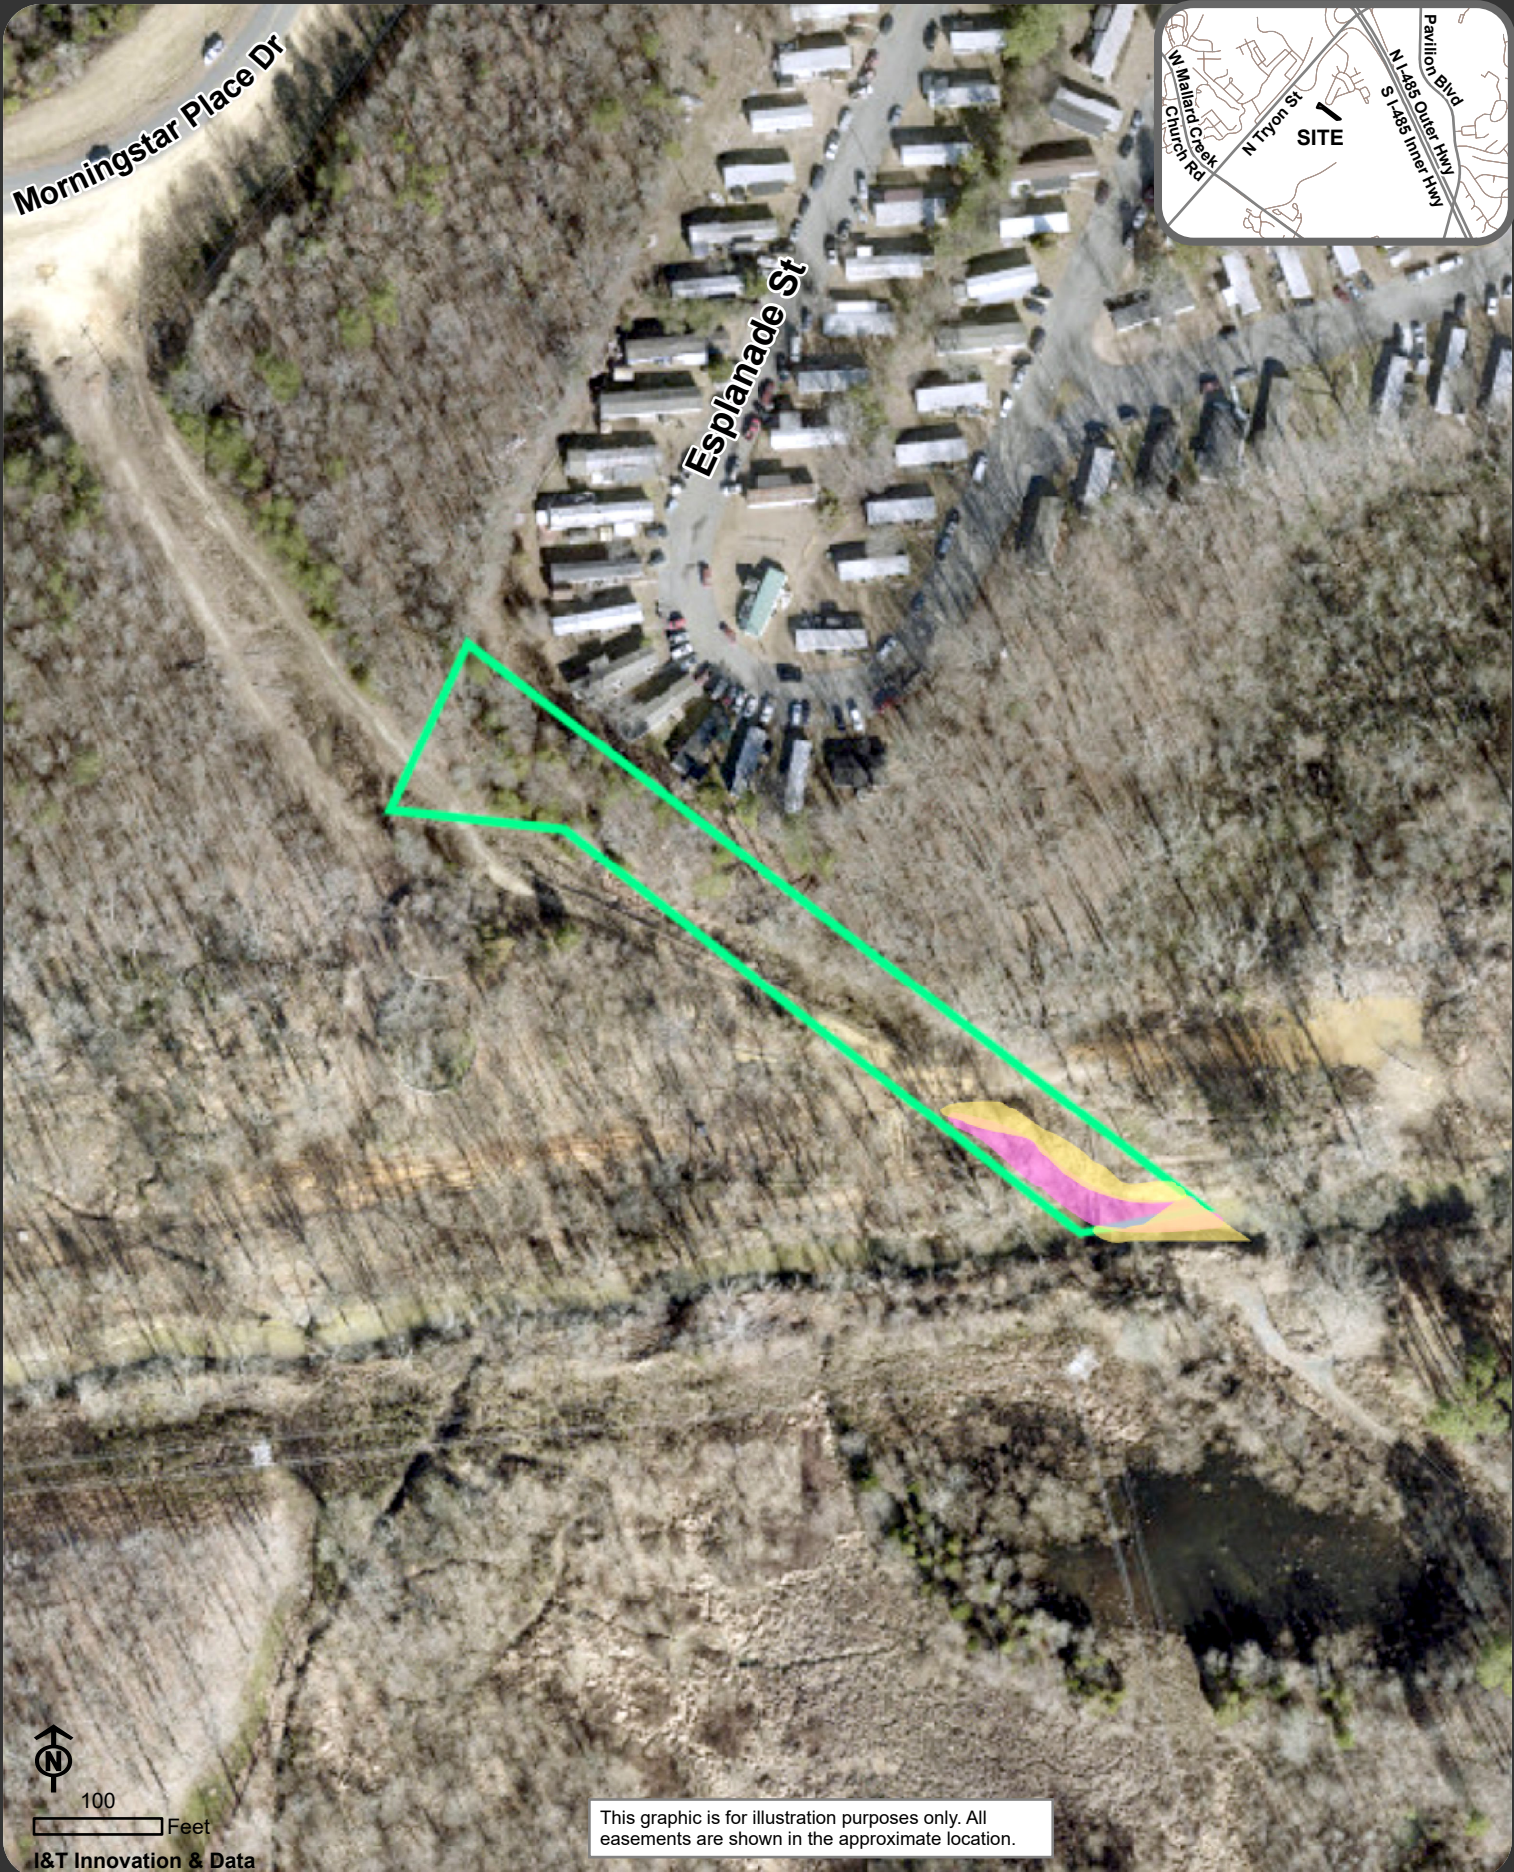

Location Map: Property Transactions - Cross Charlotte Trail Segment 10, Parcel # 4 - Council District 4

This graphic is for illustration purposes only. All easements are shown in the approximate location.

100

Feet