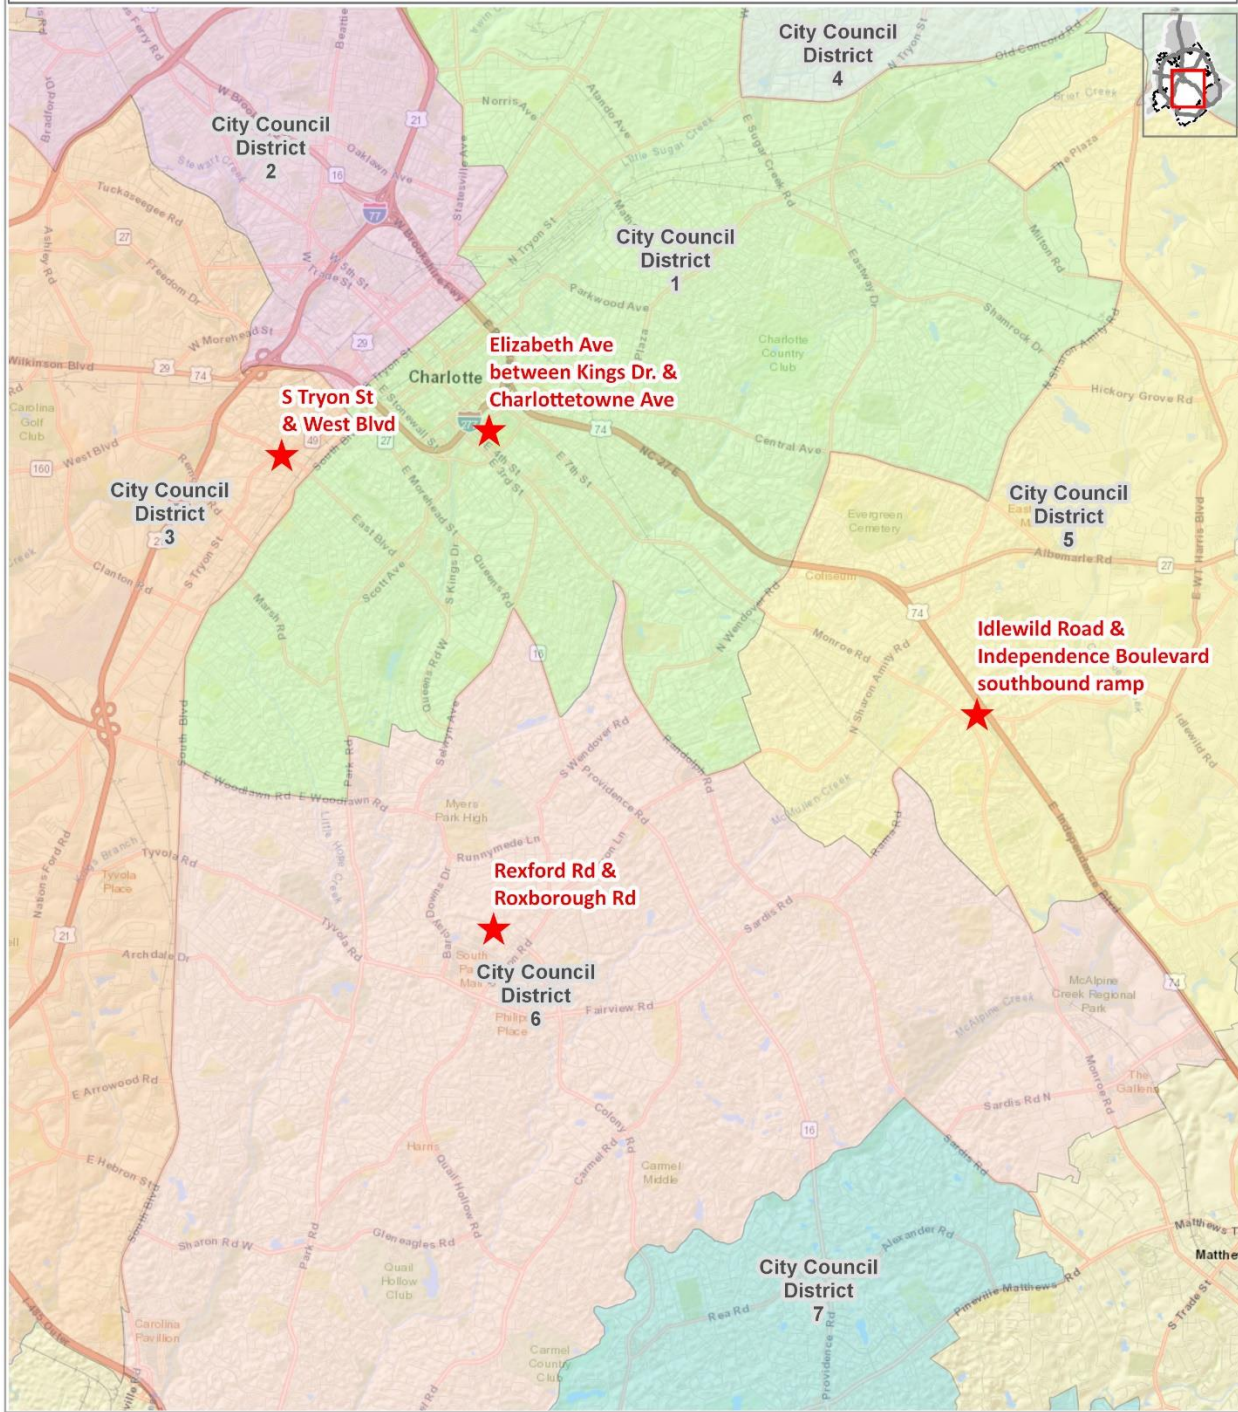

Traffic Signal Improvements

★ Traffic Signal Improvement