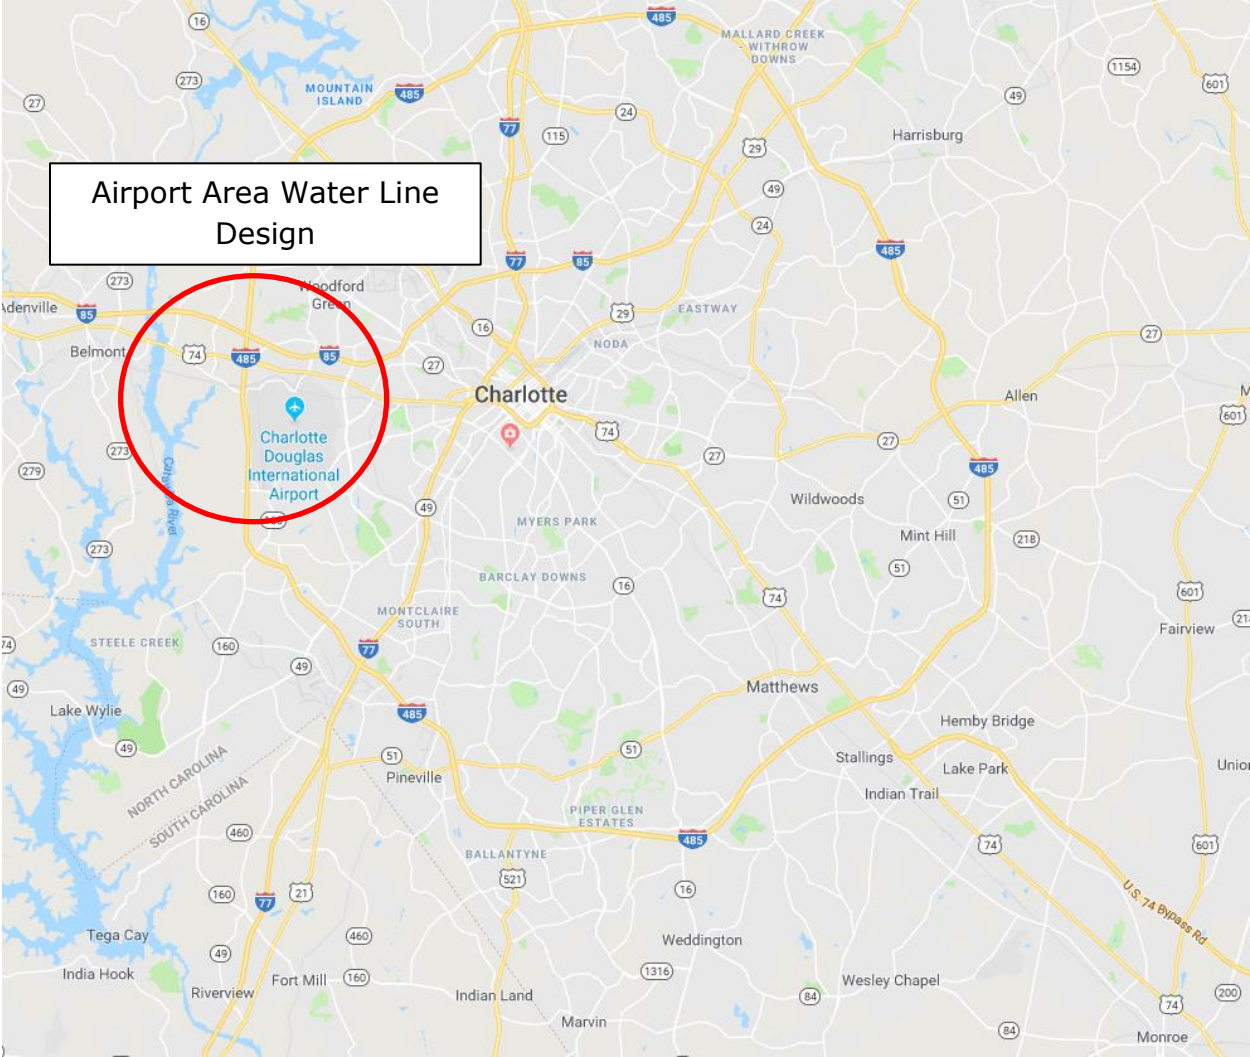

Airport Area Water Line Design – Map

Airport Area Water Line Design – Map