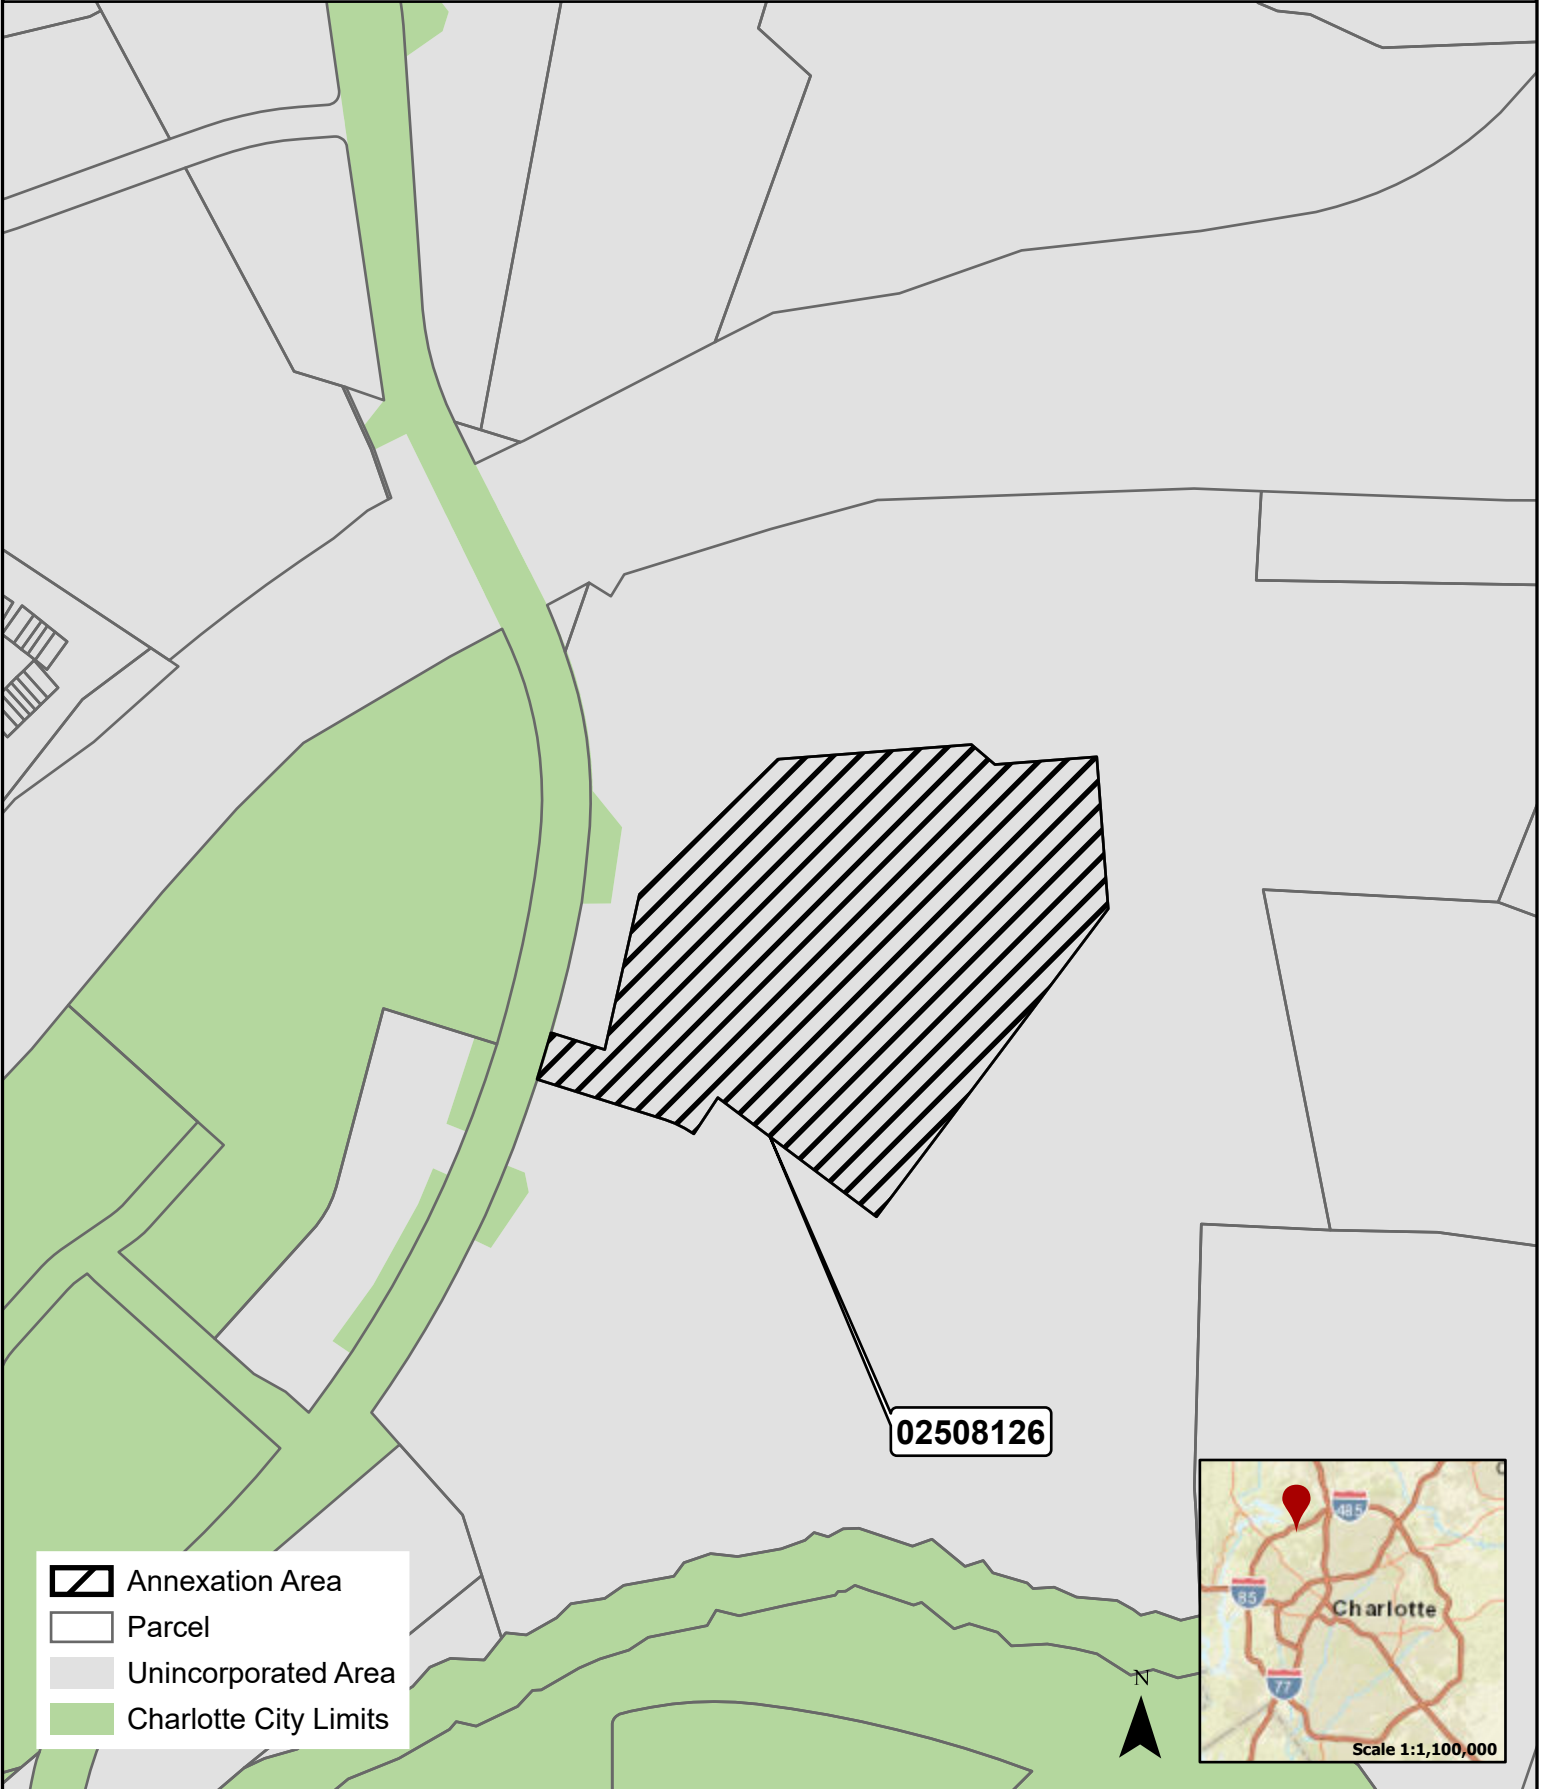

Northlake Centre Parkway NE Area Annexation

0 165 330 660 990 1,320 Feet

Map Created 8/7/2020