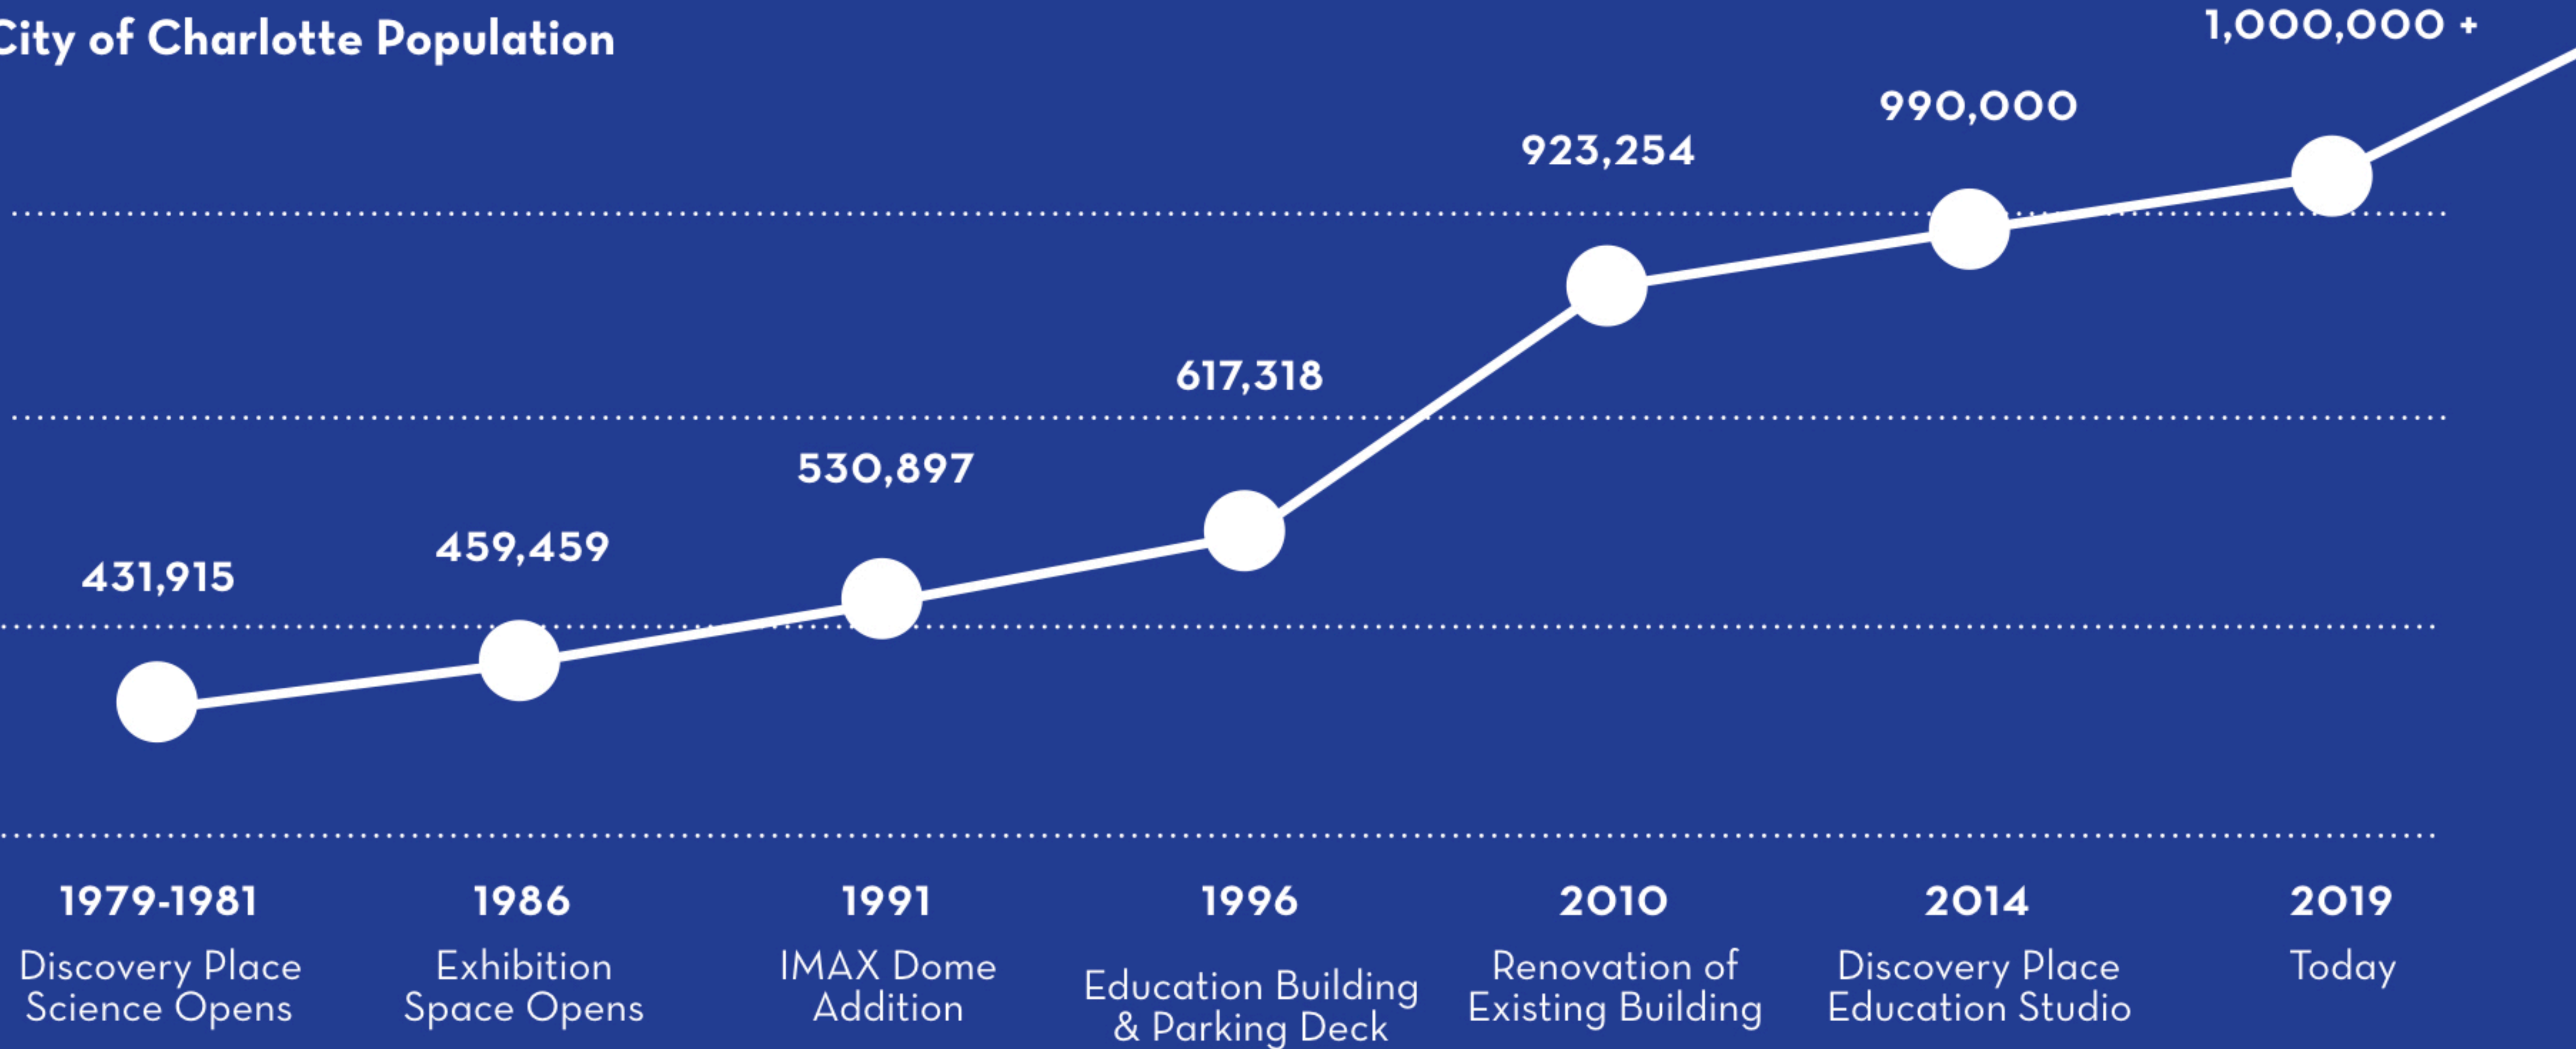

# Discovery Place Belongs to our Community

- Welcome program -- \$1 admission to EBT and WIC beneficiaries
- 200,000+ visits in 4 years
- \$1.5 million investment by Discovery Place annually
- Community/neighborhood impact in 21 locations including:
  - Renaissance West
  - Beatties Ford
  - Sugar Creek
  - Hickory Grove
  - Huntingtowne Farms
  - West Boulevard
  - South Blvd (4)
  - Project 658
  - Focus Academy
  - Starmount
  - East Charlotte
  - Mallard Creek
  - Siegle Point Apts
  - Southside Homes
  - Montclair South

# Early Pioneer on North Tryon

1981

# Nearly 40 years of growth