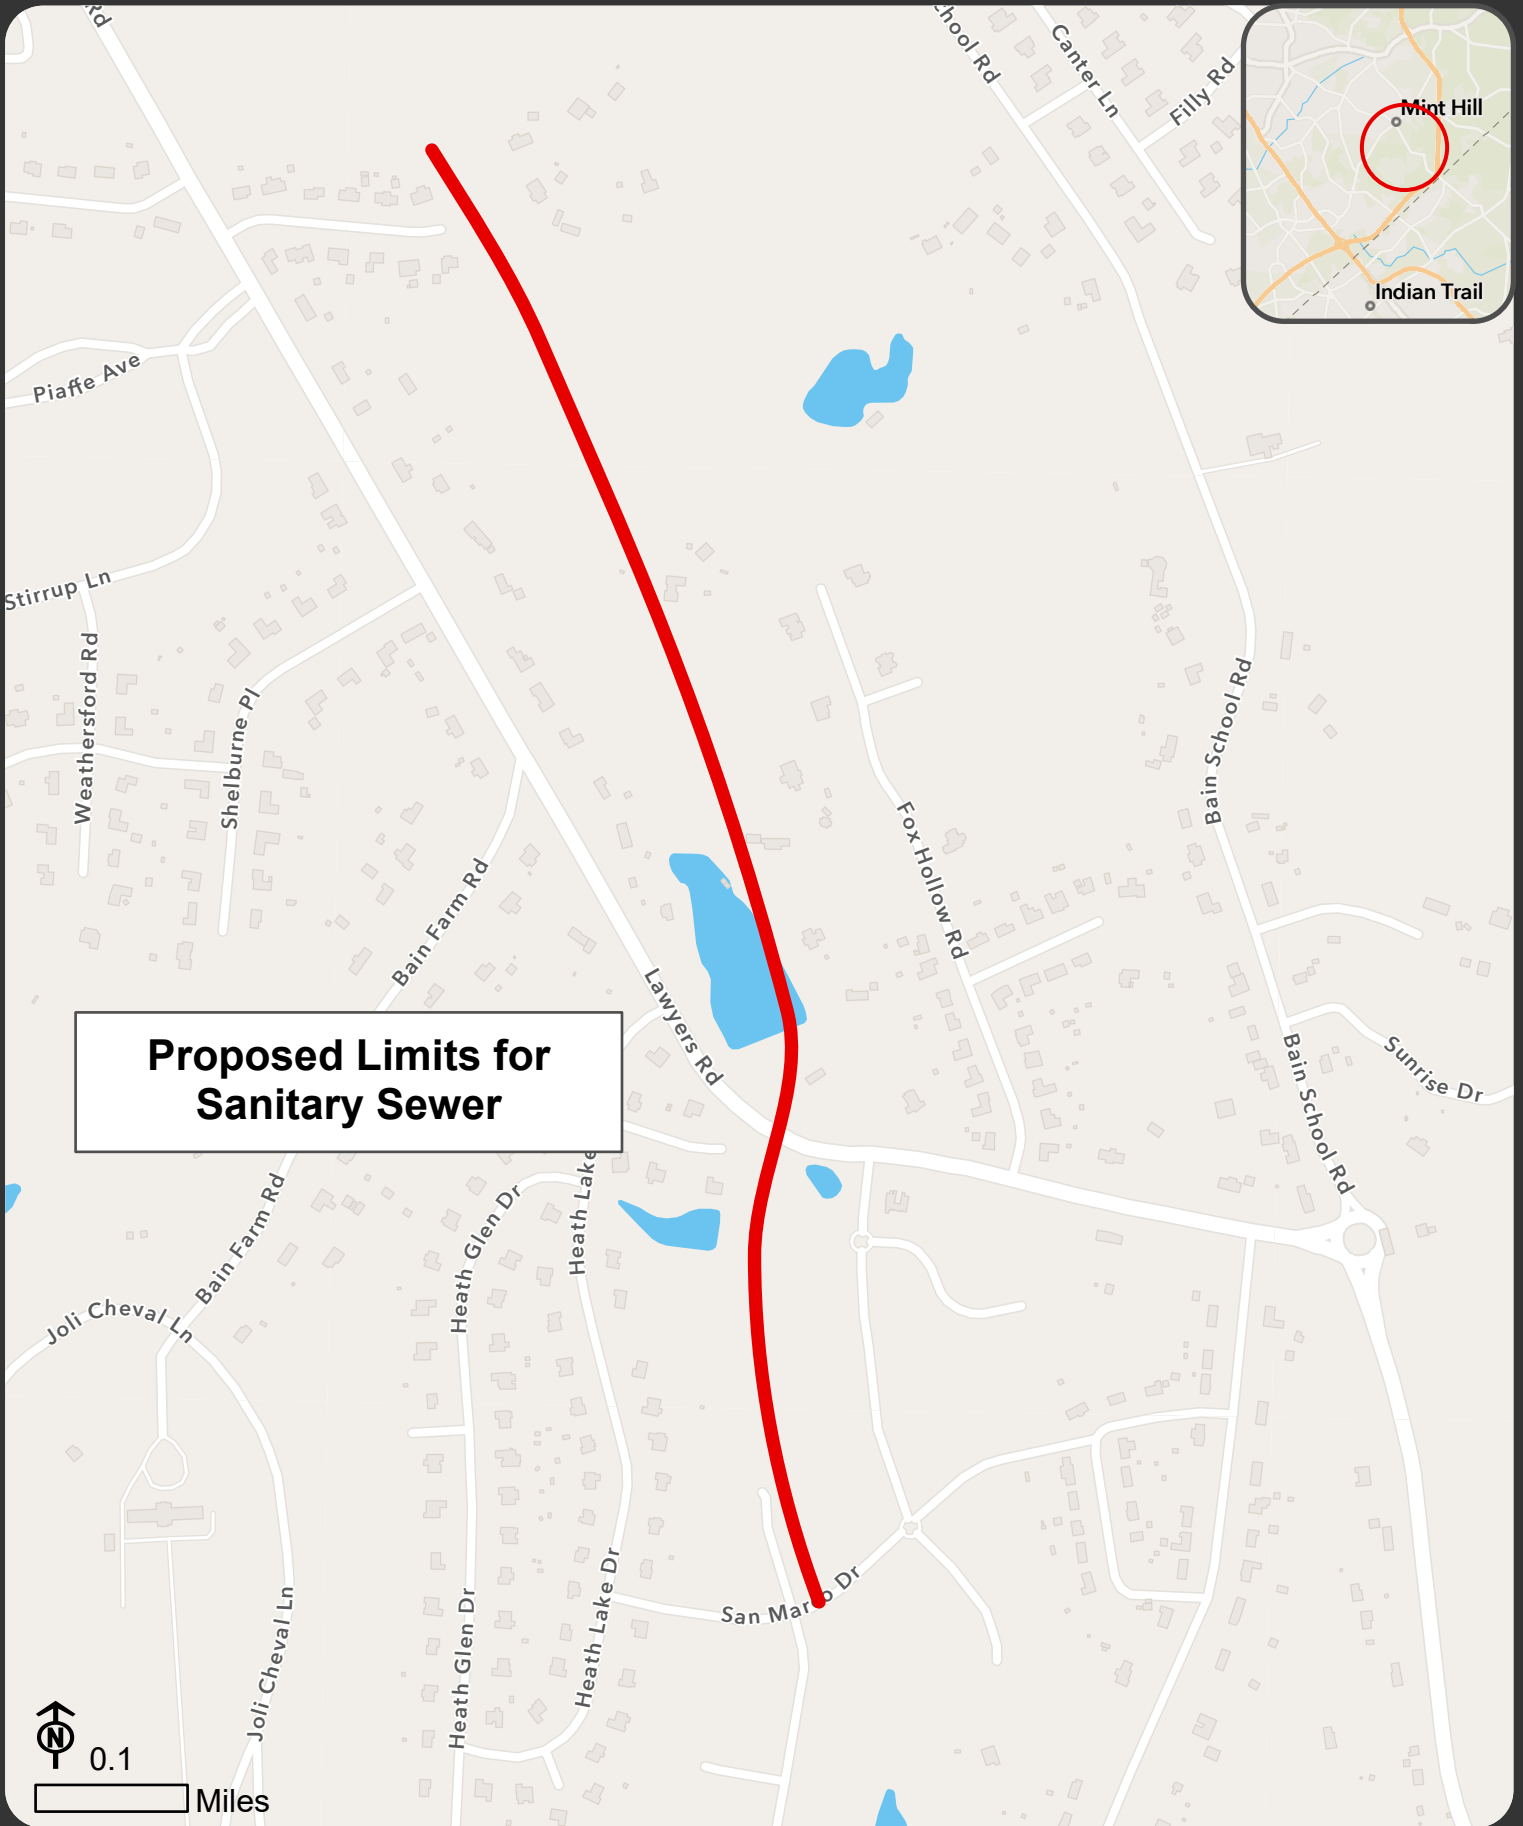

Location Map: Goose Creek Sanitary Sewer Extension to Cresthill Drive Council District - Town of Mint Hill (adjacent to Council District 5)

**Proposed Limits for
Sanitary Sewer**