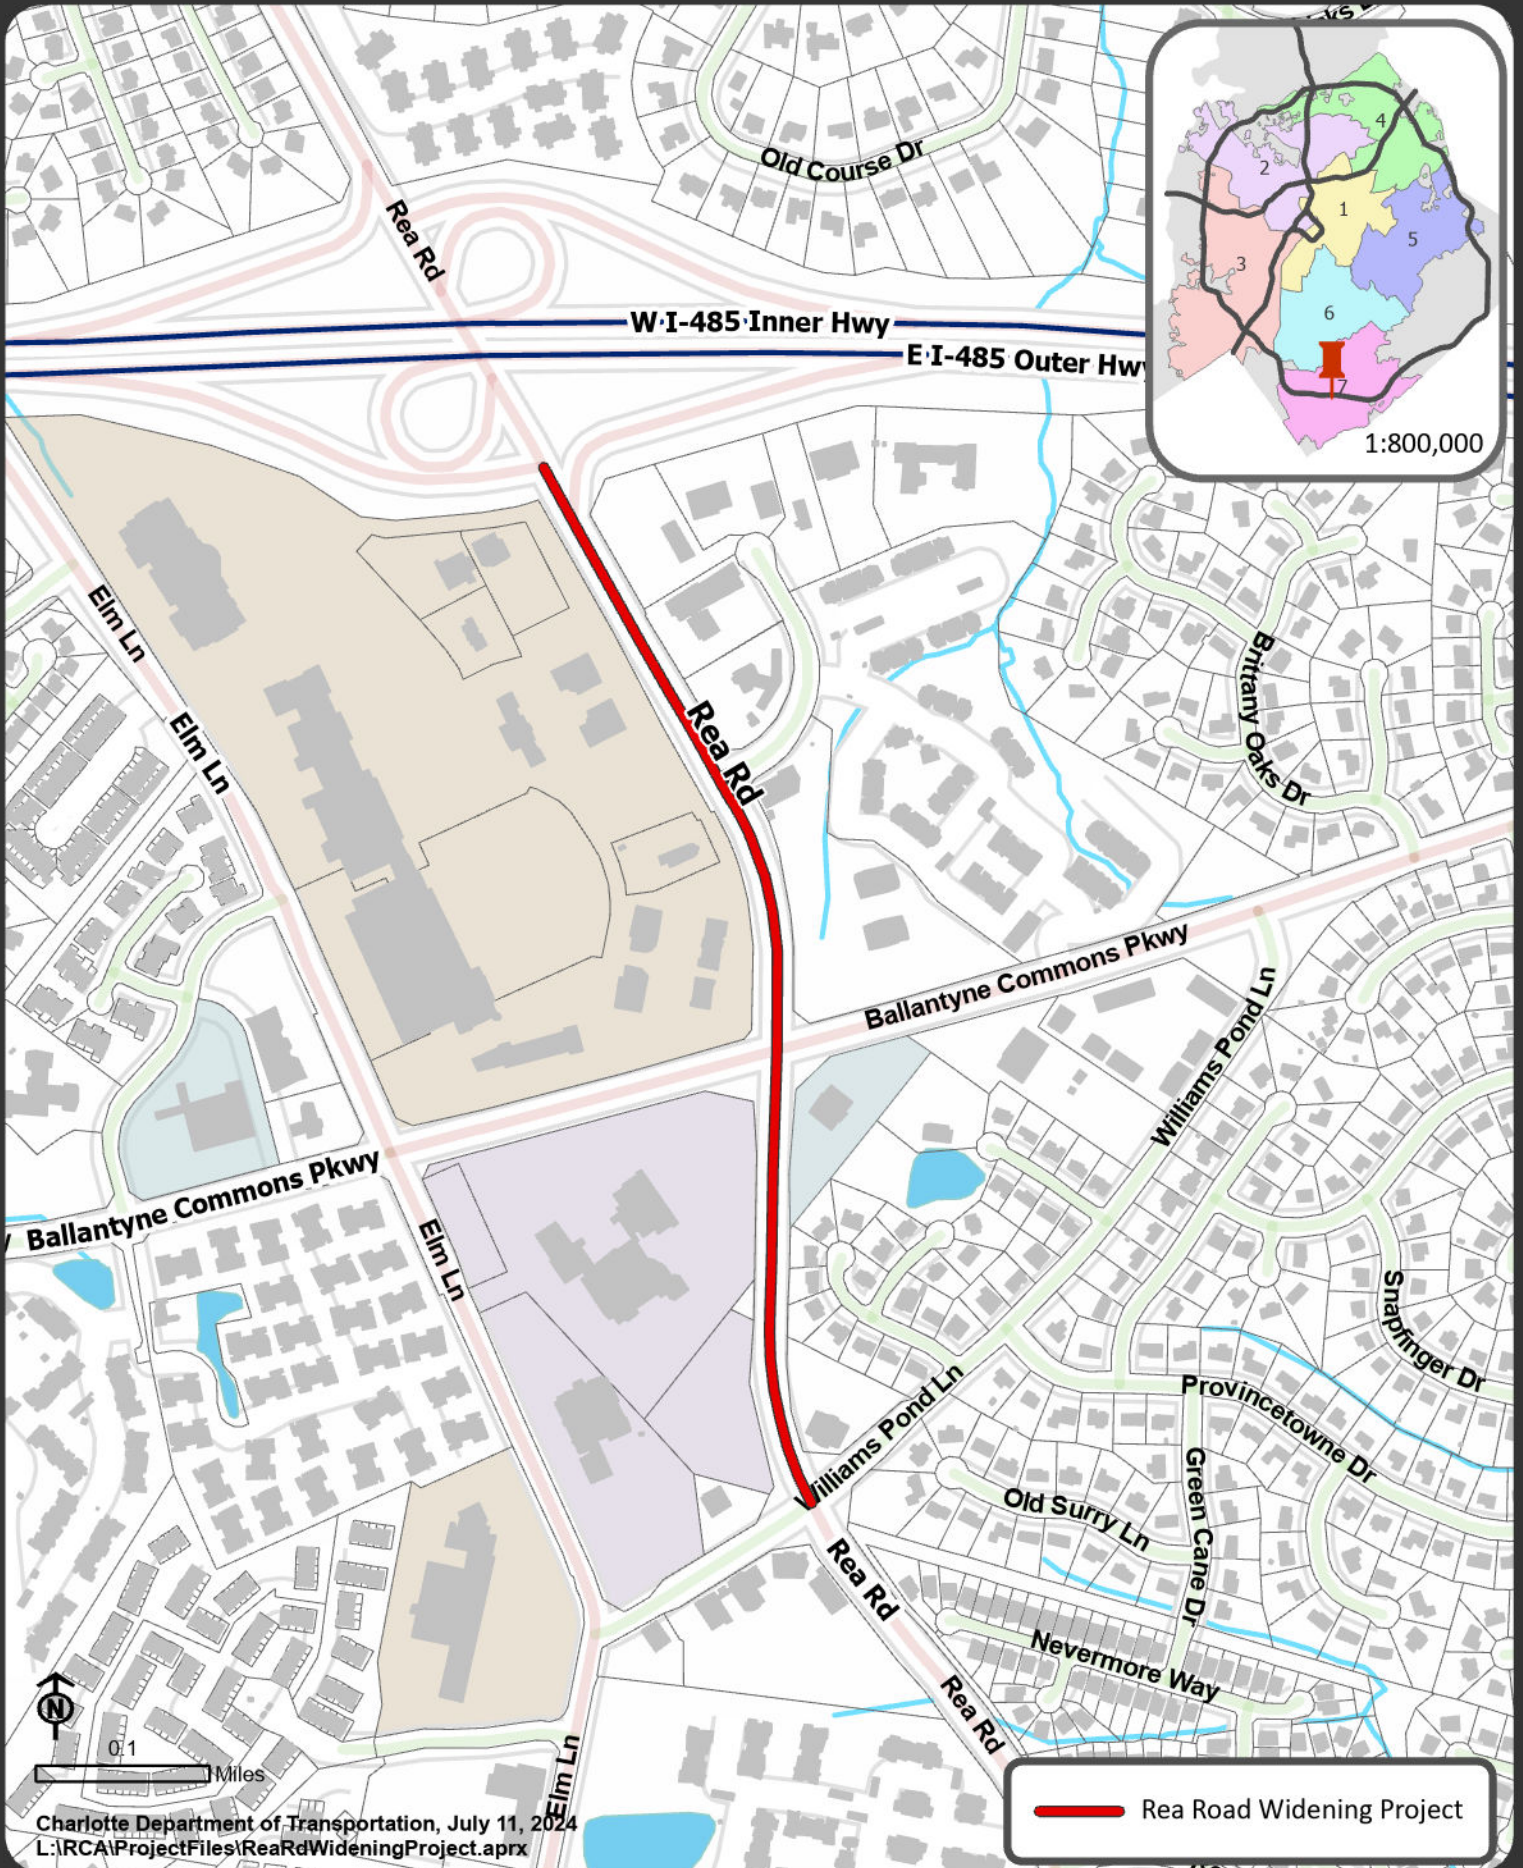

Location Map: Rea Road Widening Project Council District 7

 Rea Road Widening Project