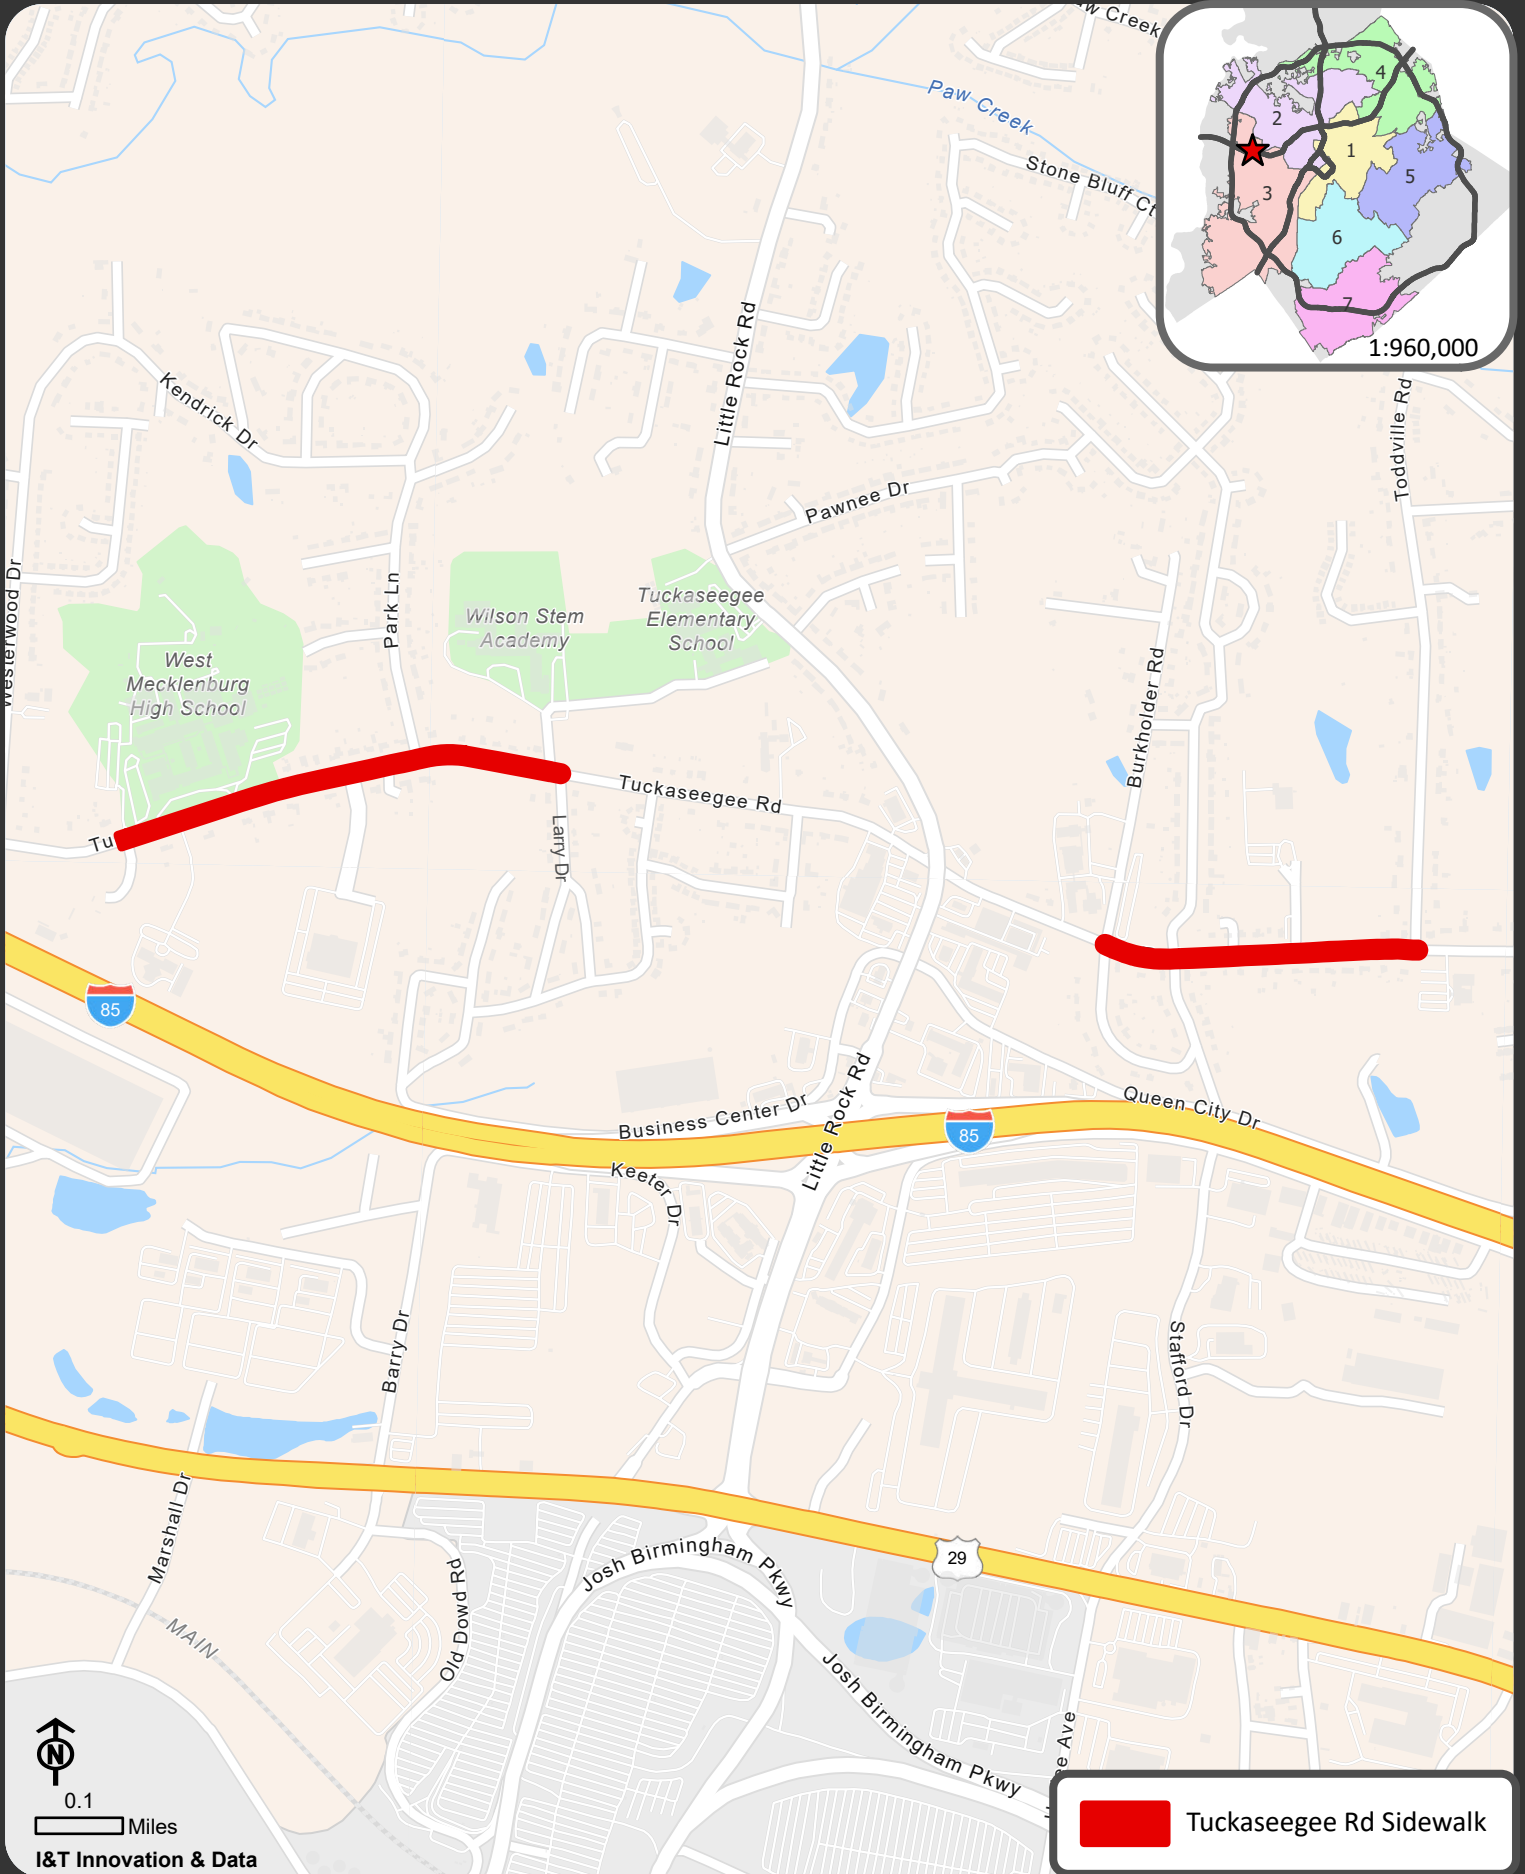

Location Map: Construct Tuckaseege Road Sidewalk Council District 3

0.1 Miles
I&T Innovation & Data

Tuckaseege Rd Sidewalk