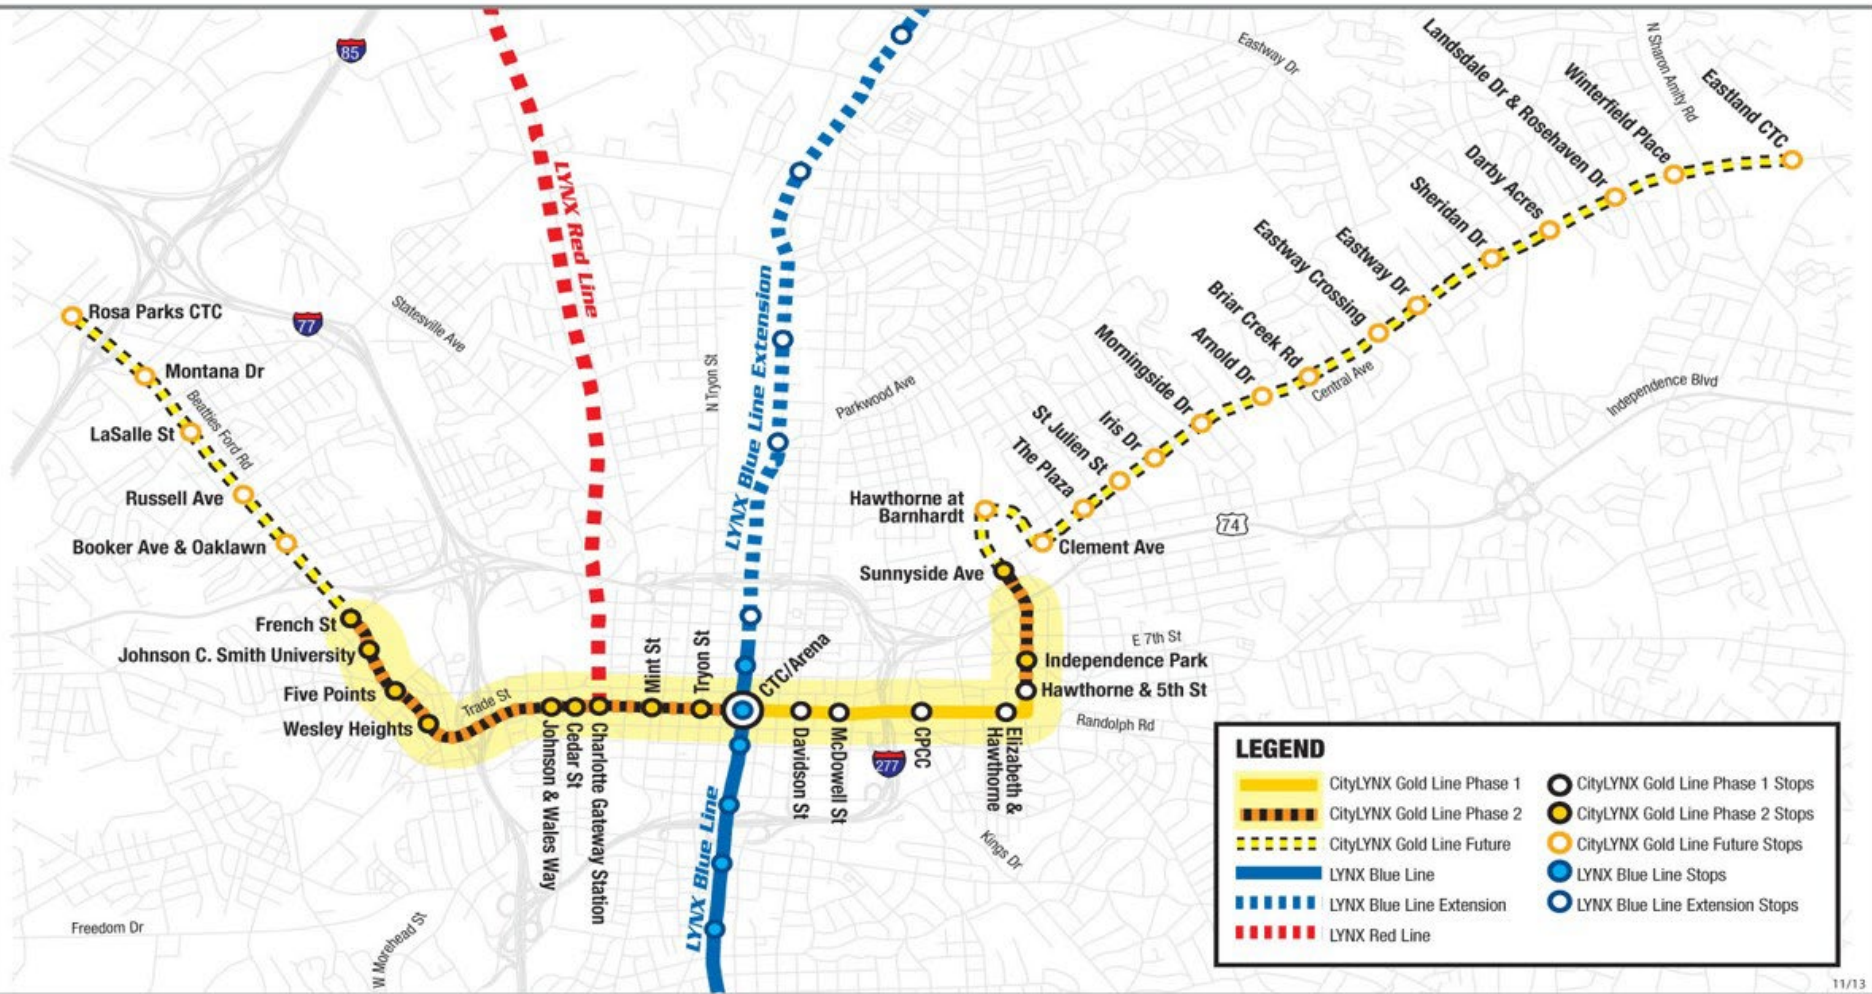

# CityLYNX gold line

LEGEND			
	CityLYNX Gold Line Phase 1		CityLYNX Gold Line Phase 1 Stops
	CityLYNX Gold Line Phase 2		CityLYNX Gold Line Phase 2 Stops
	CityLYNX Gold Line Future		CityLYNX Gold Line Future Stops
	LYNX Blue Line		LYNX Blue Line Stops
	LYNX Blue Line Extension		LYNX Blue Line Extension Stops
	LYNX Red Line		

11/13

704-336-RIDE (7433) • [www.ridetransit.org](http://www.ridetransit.org)