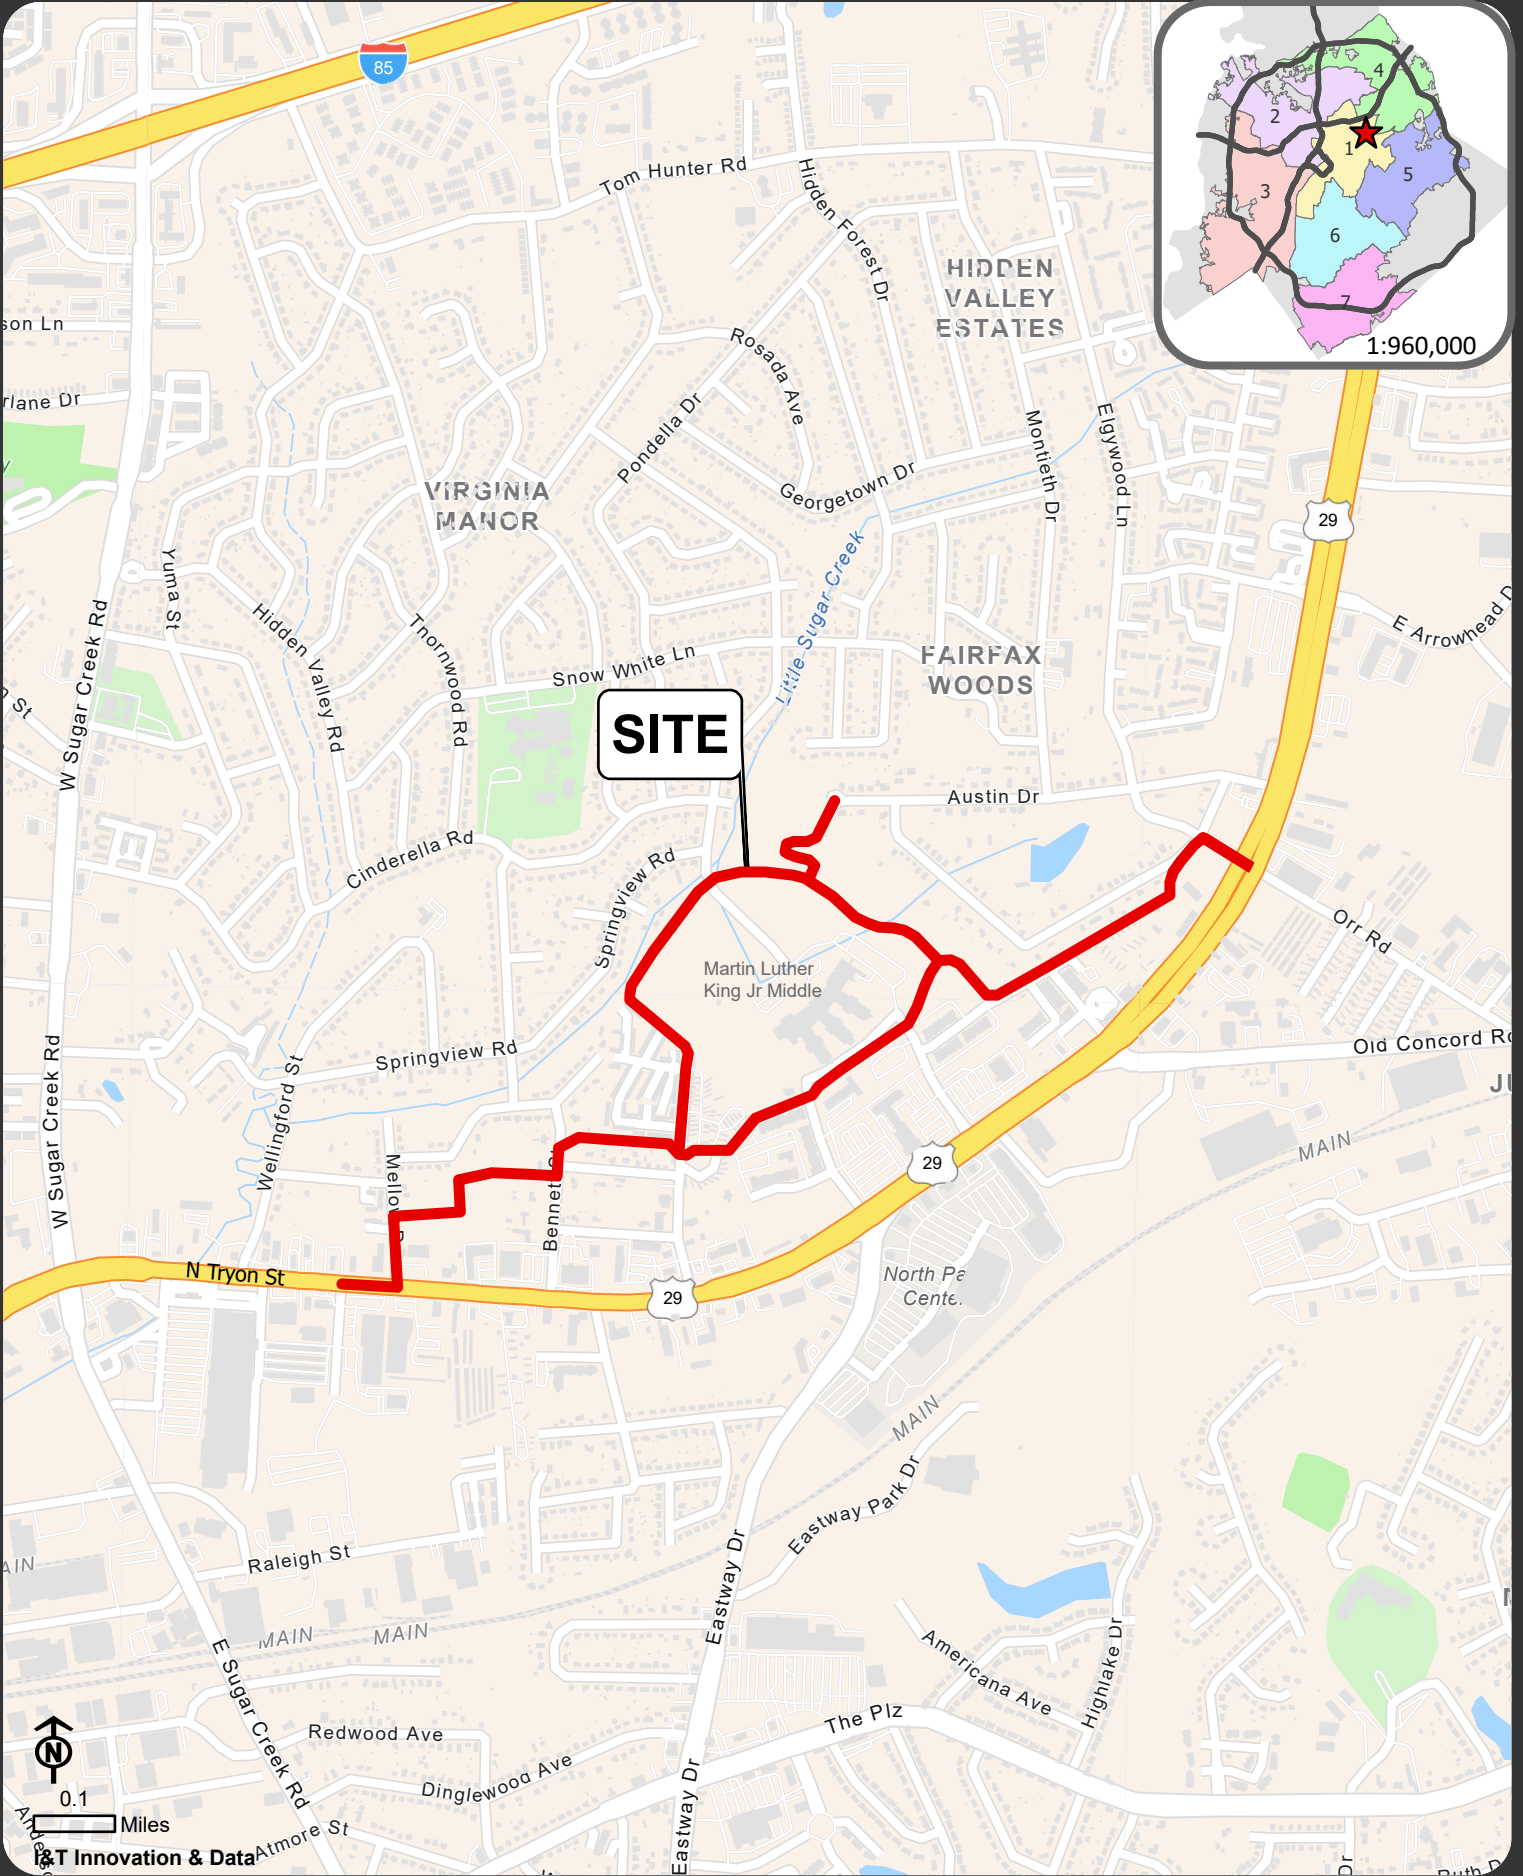

# Location Map: Construct Cross Charlotte Trail - Tryon Street to Orr Road - Council District 1

**SITE**

1:960,000

0.1  
Miles

**T Innovation & Data**