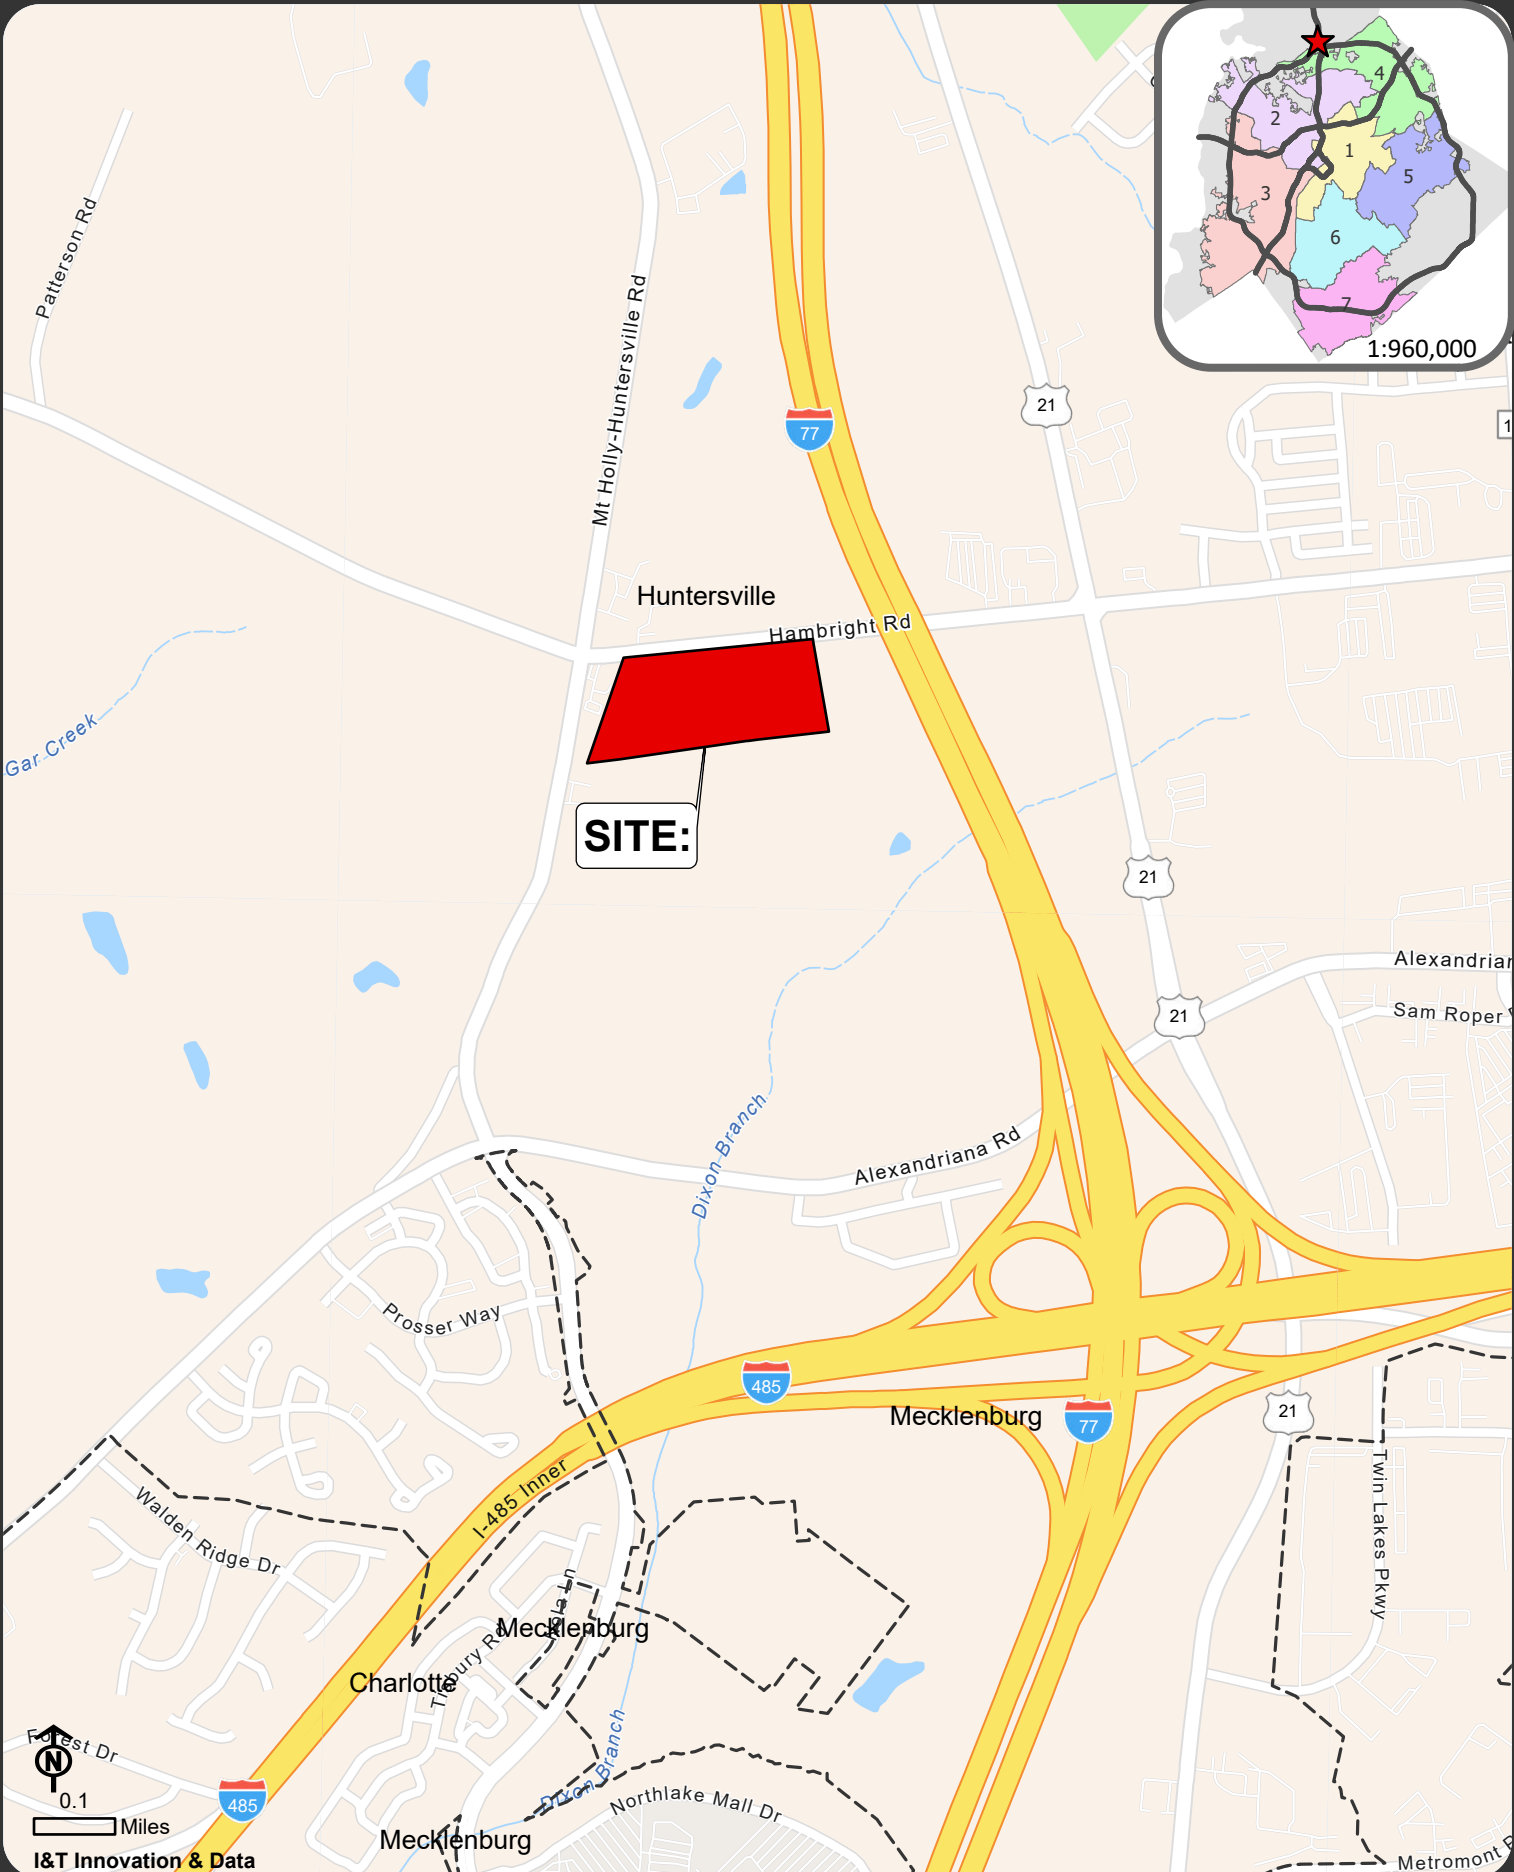

# Location Map: Property Agreements related to Hambricht Park and Ride - Town of Huntersville

**SITE:**

1:960,000

0.1 Miles