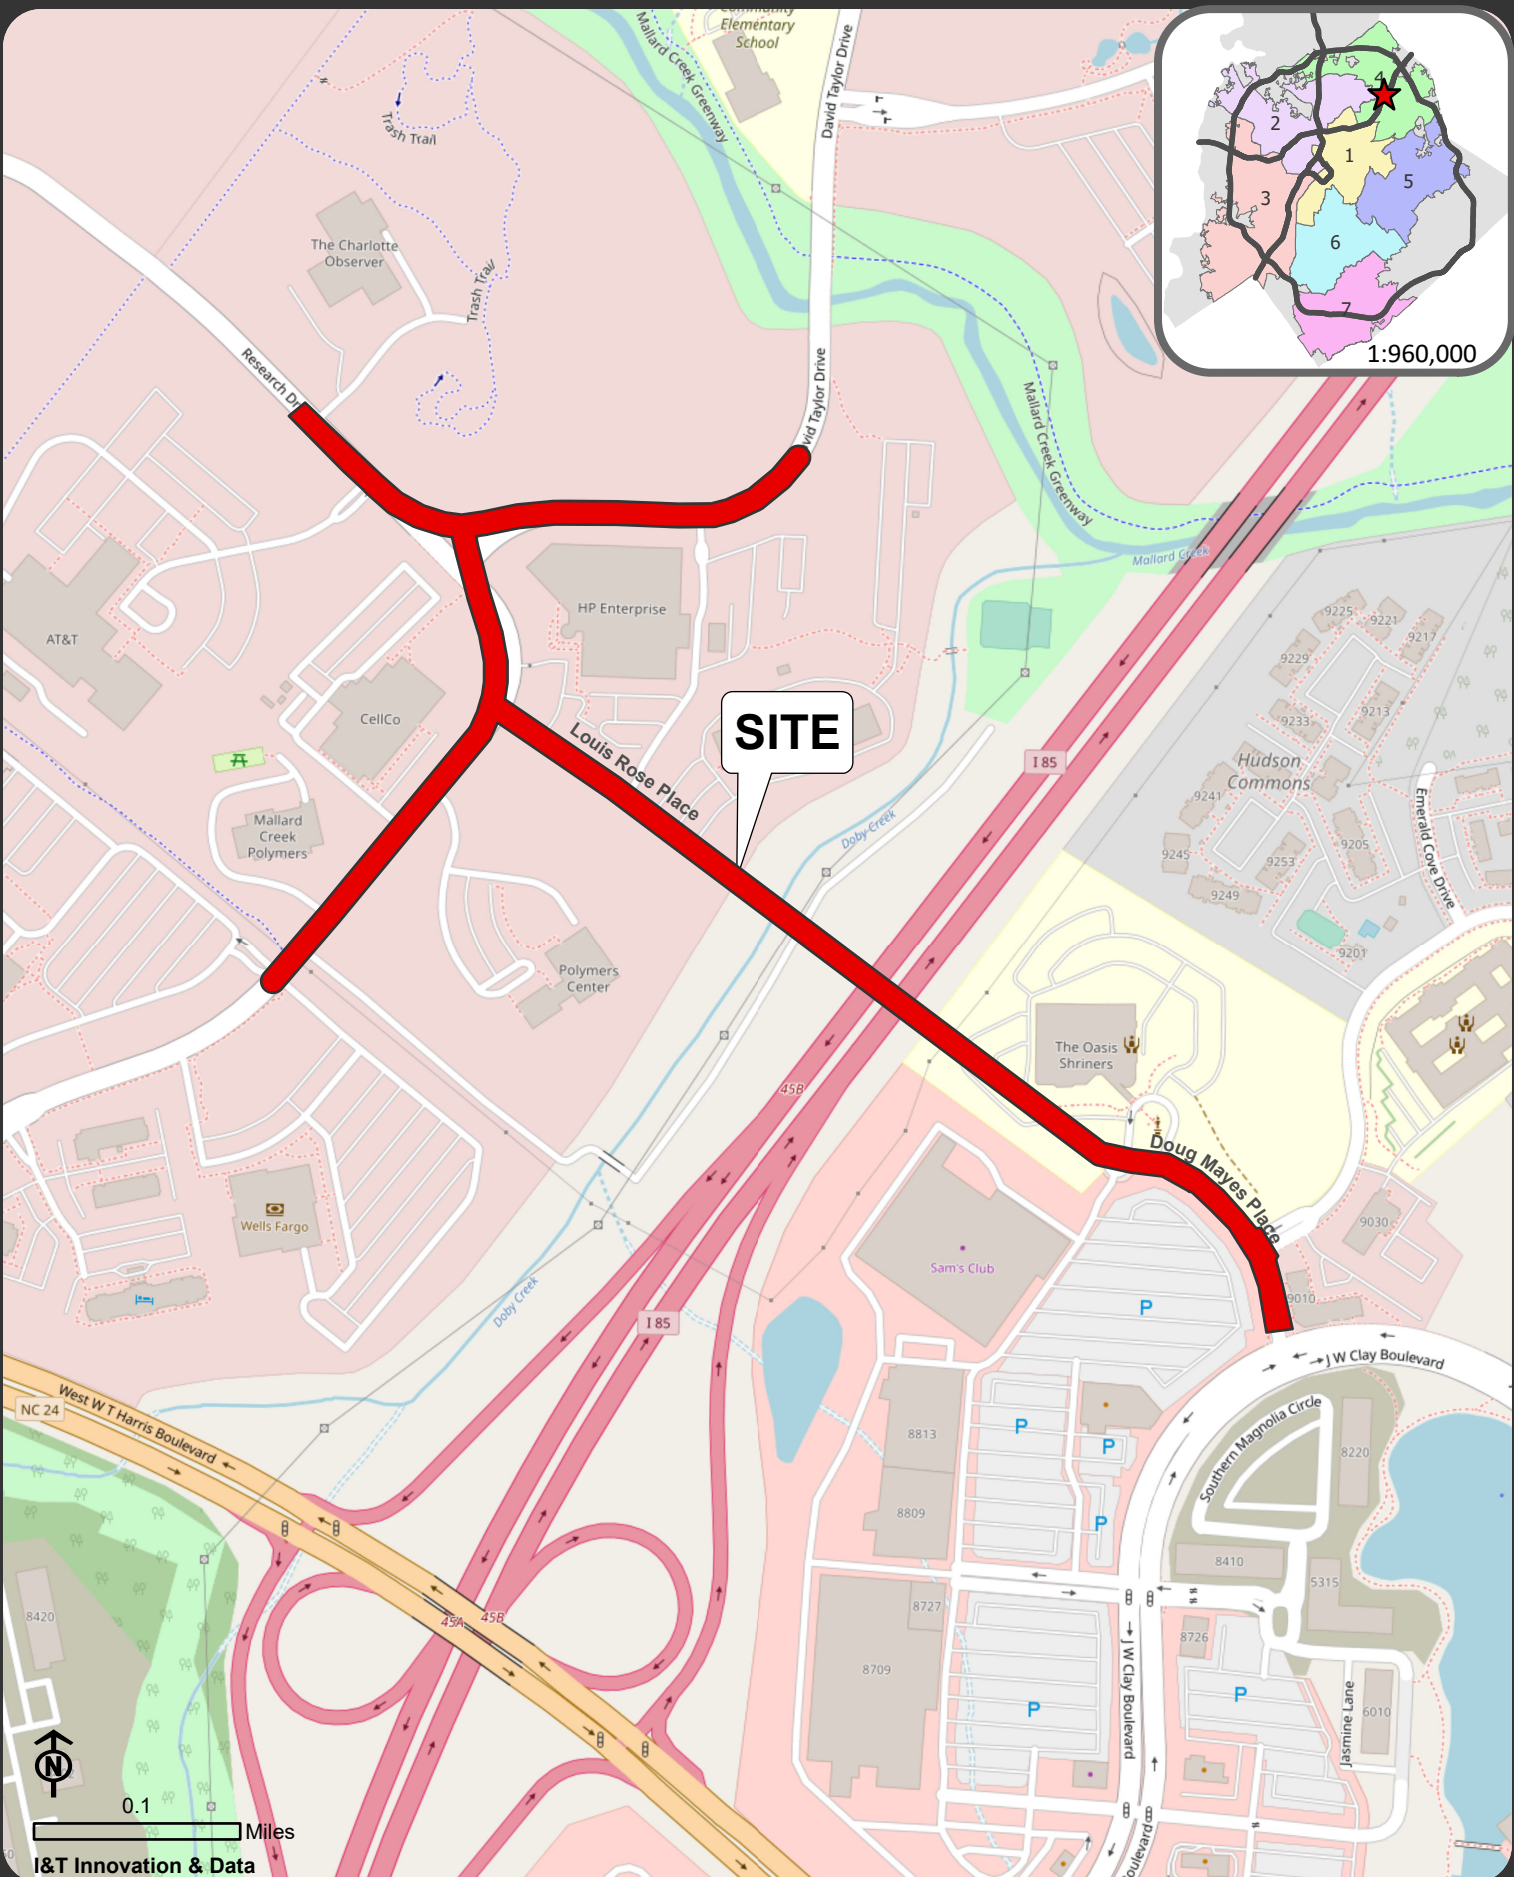

# Location Map: Construct Interstate 85 North Bridge Council District 4

**SITE**

1:960,000

0.1 Miles