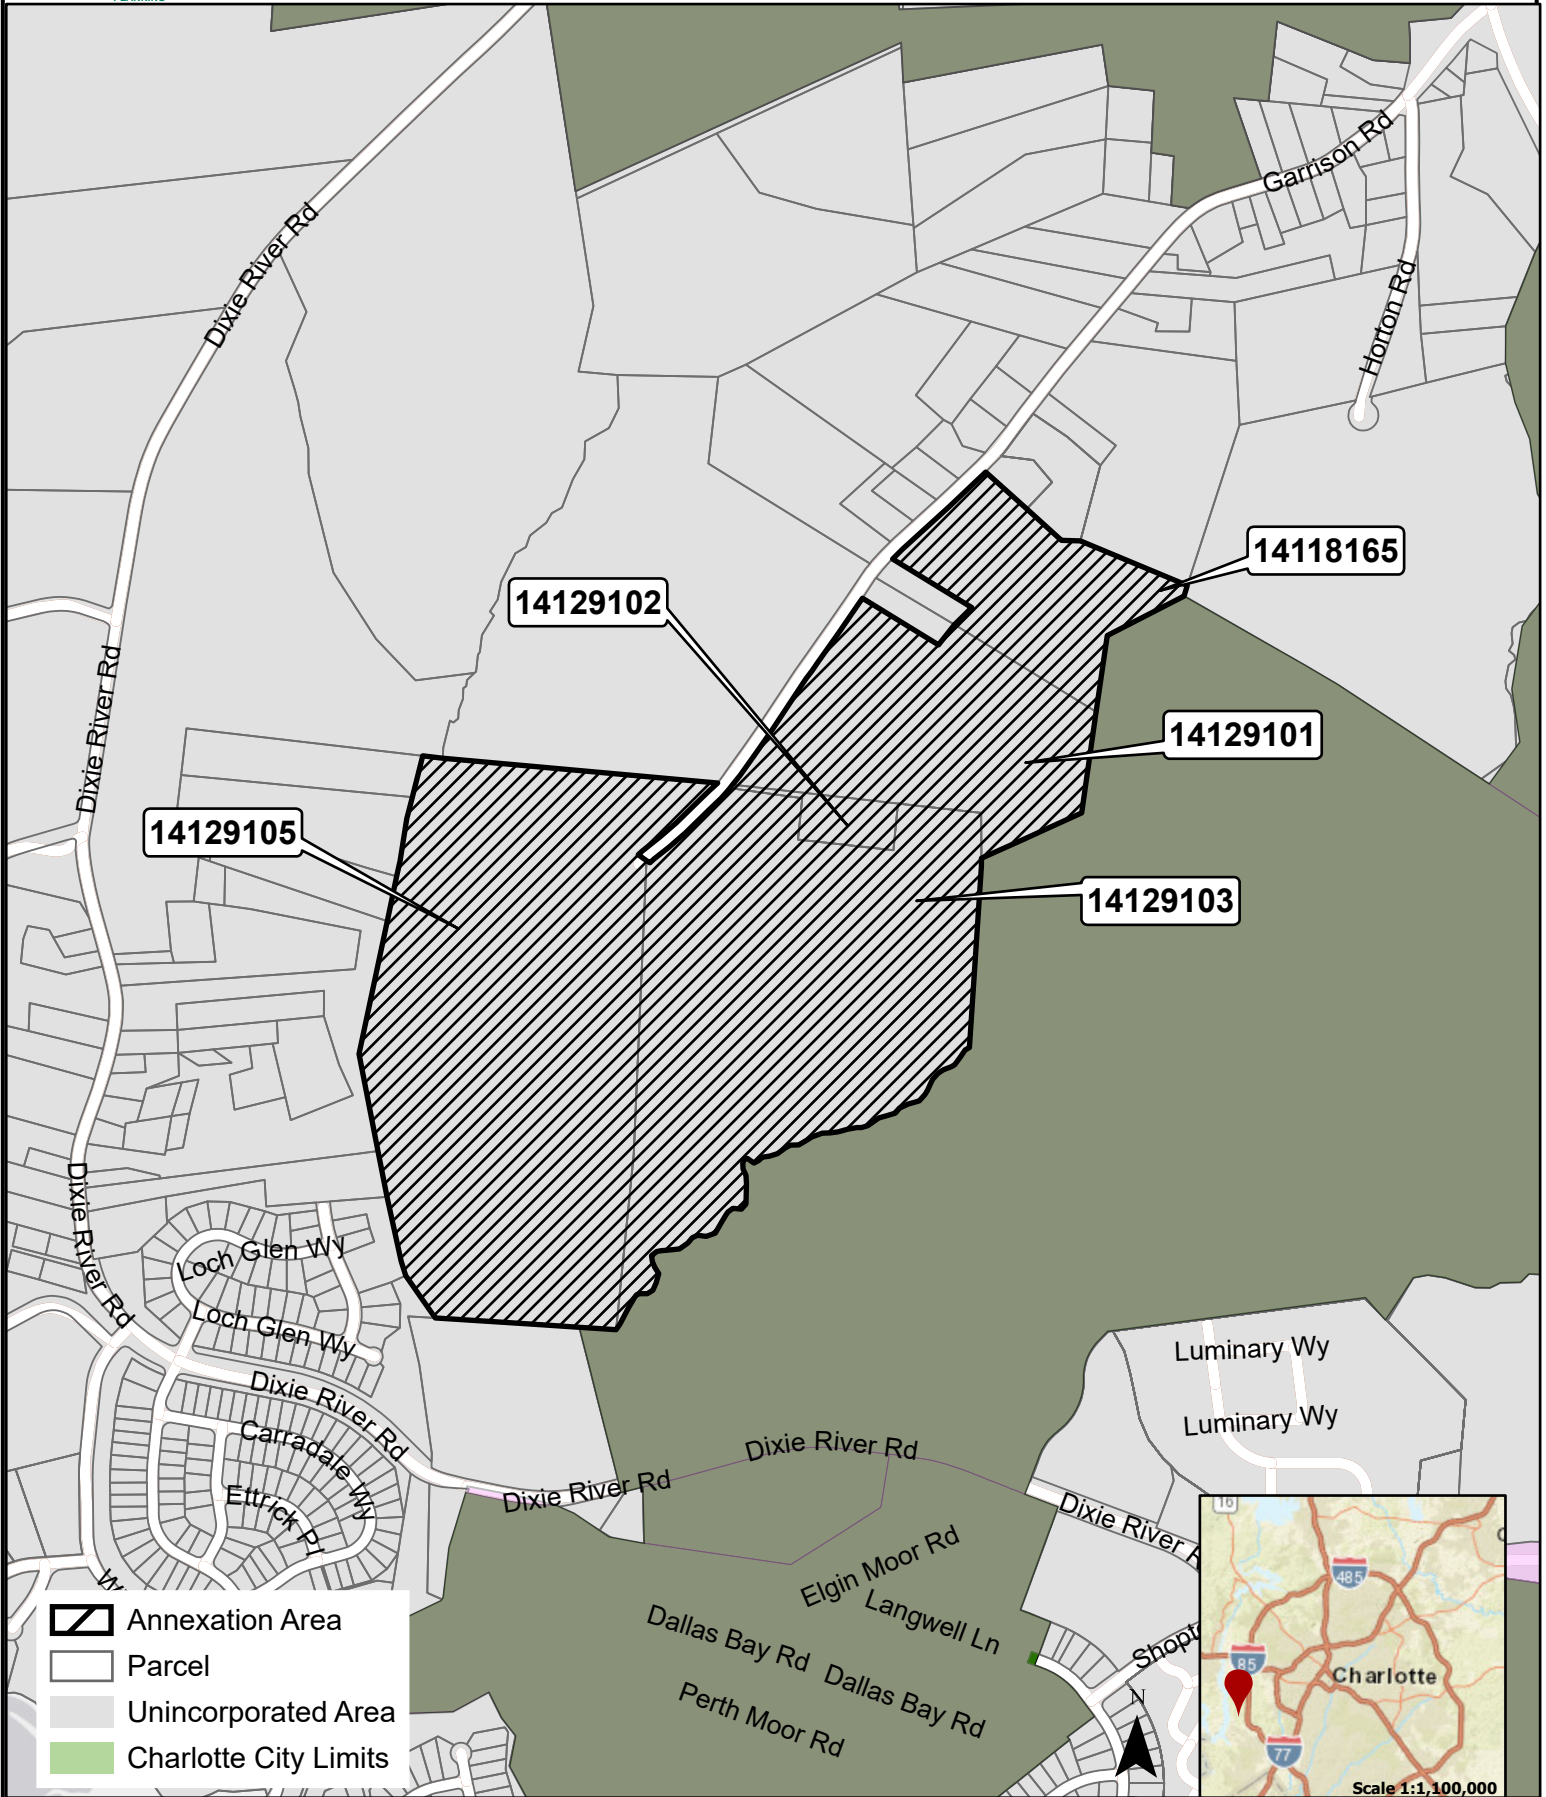

Garrison Industrial Phase 1 Area Annexation

0 355 710 1,420 2,130 2,840 Feet

Map Created 2/8/2022