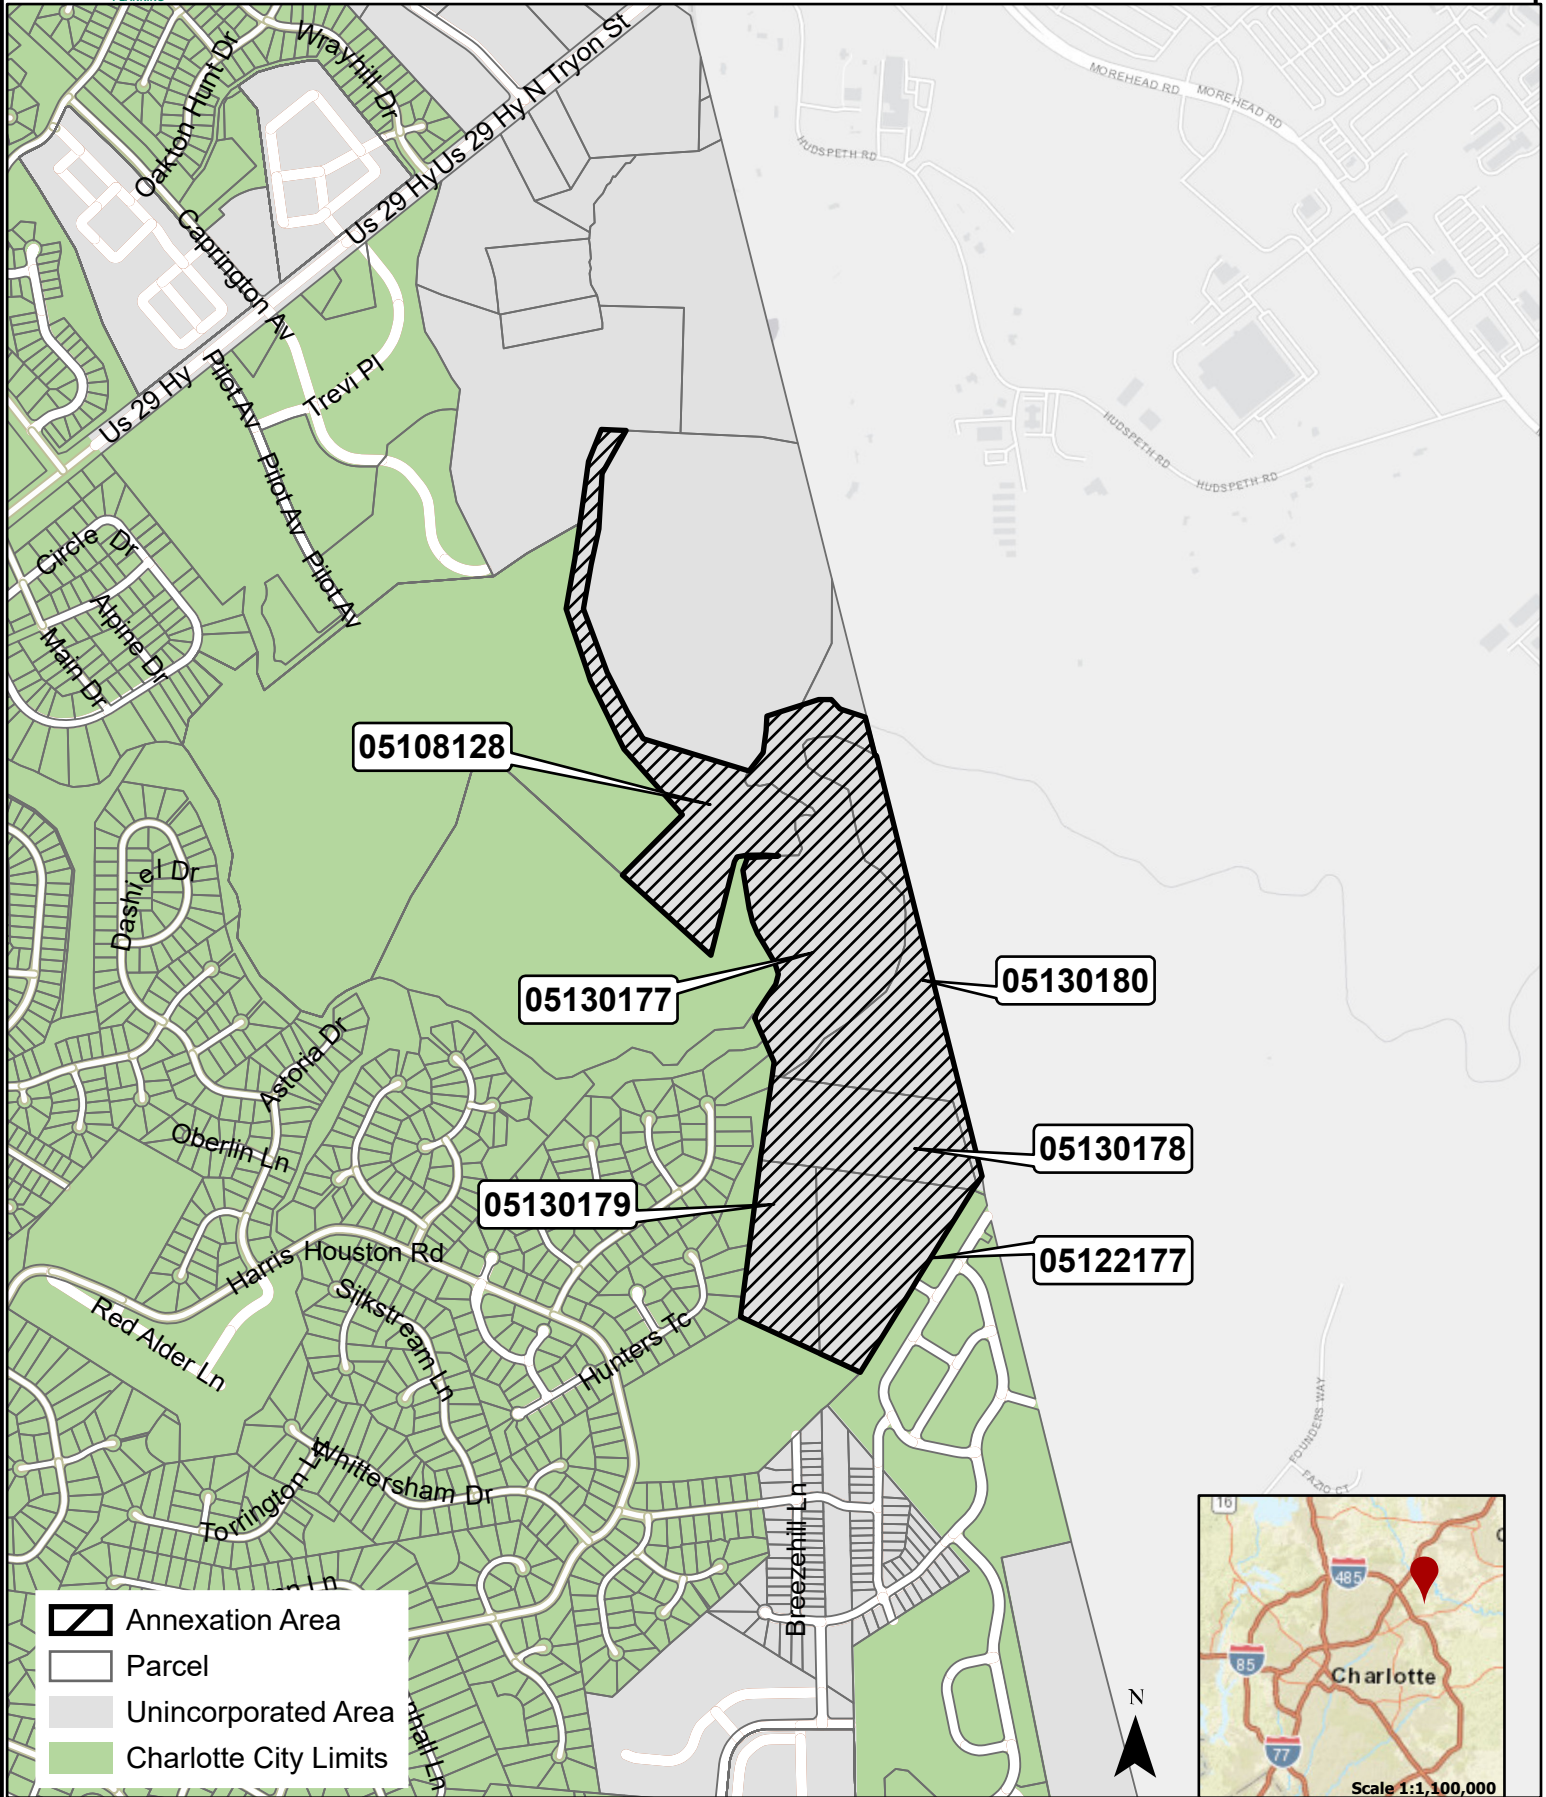

Retreat at Cameron Commons Annexation

0 462.5 925 1,850 2,775 3,700 Feet

Map Created 3/29/2022