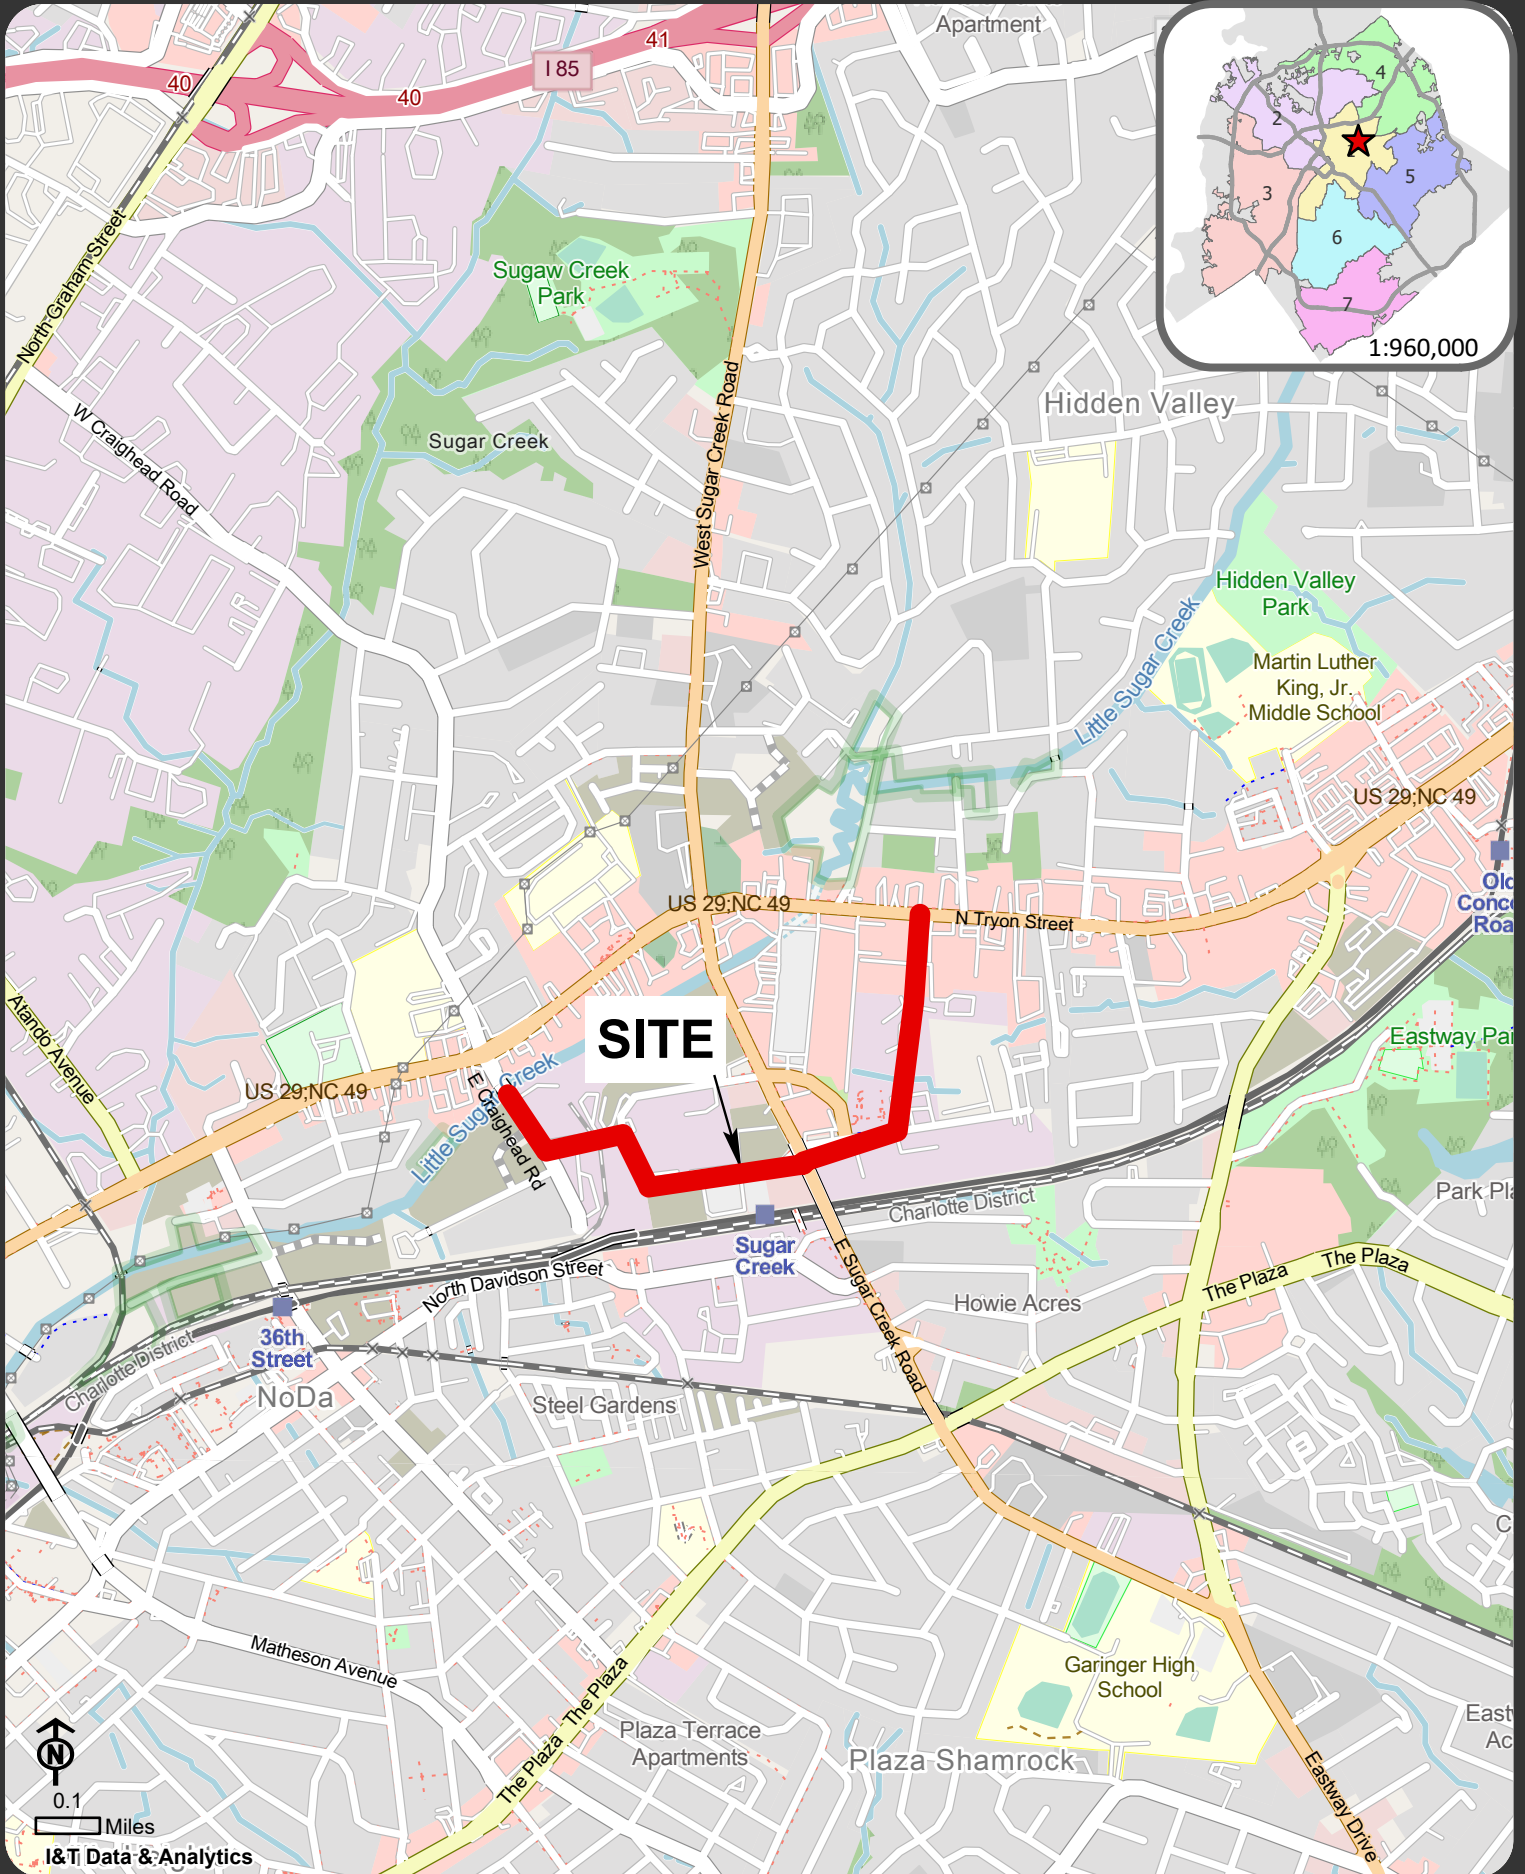

Location Map: Construct Cross Charlotte Trail - Craighead Road to Tryon Street- Council District 1

0.1
Miles

I&T Data & Analytics