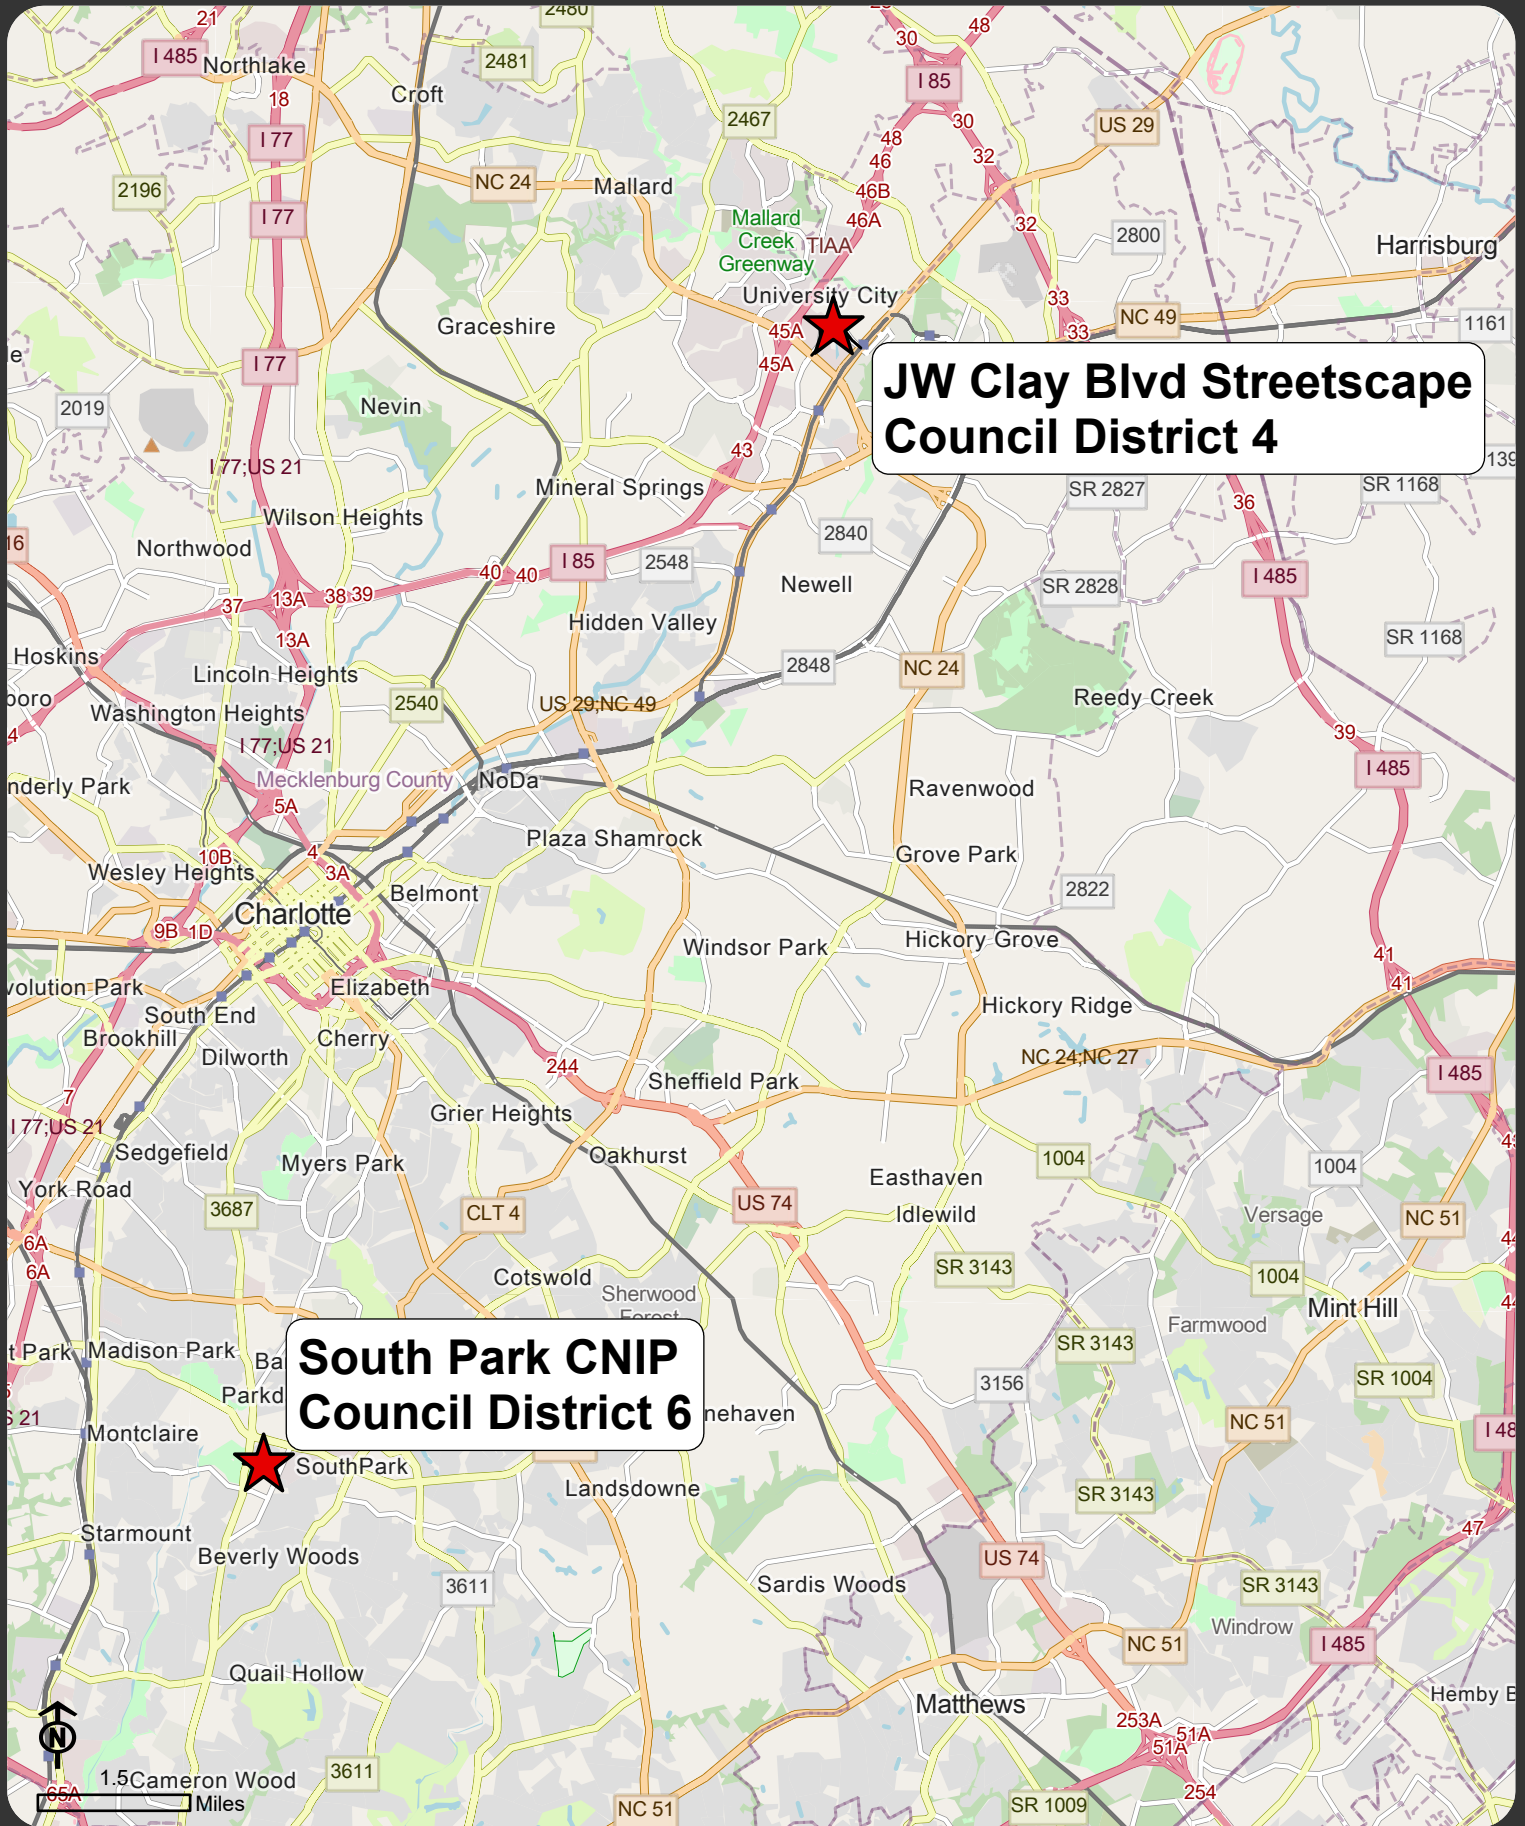

Location Map: Appropriate Private Developer Funds

**JW Clay Blvd Streetscape
Council District 4**

**South Park CNIP
Council District 6**