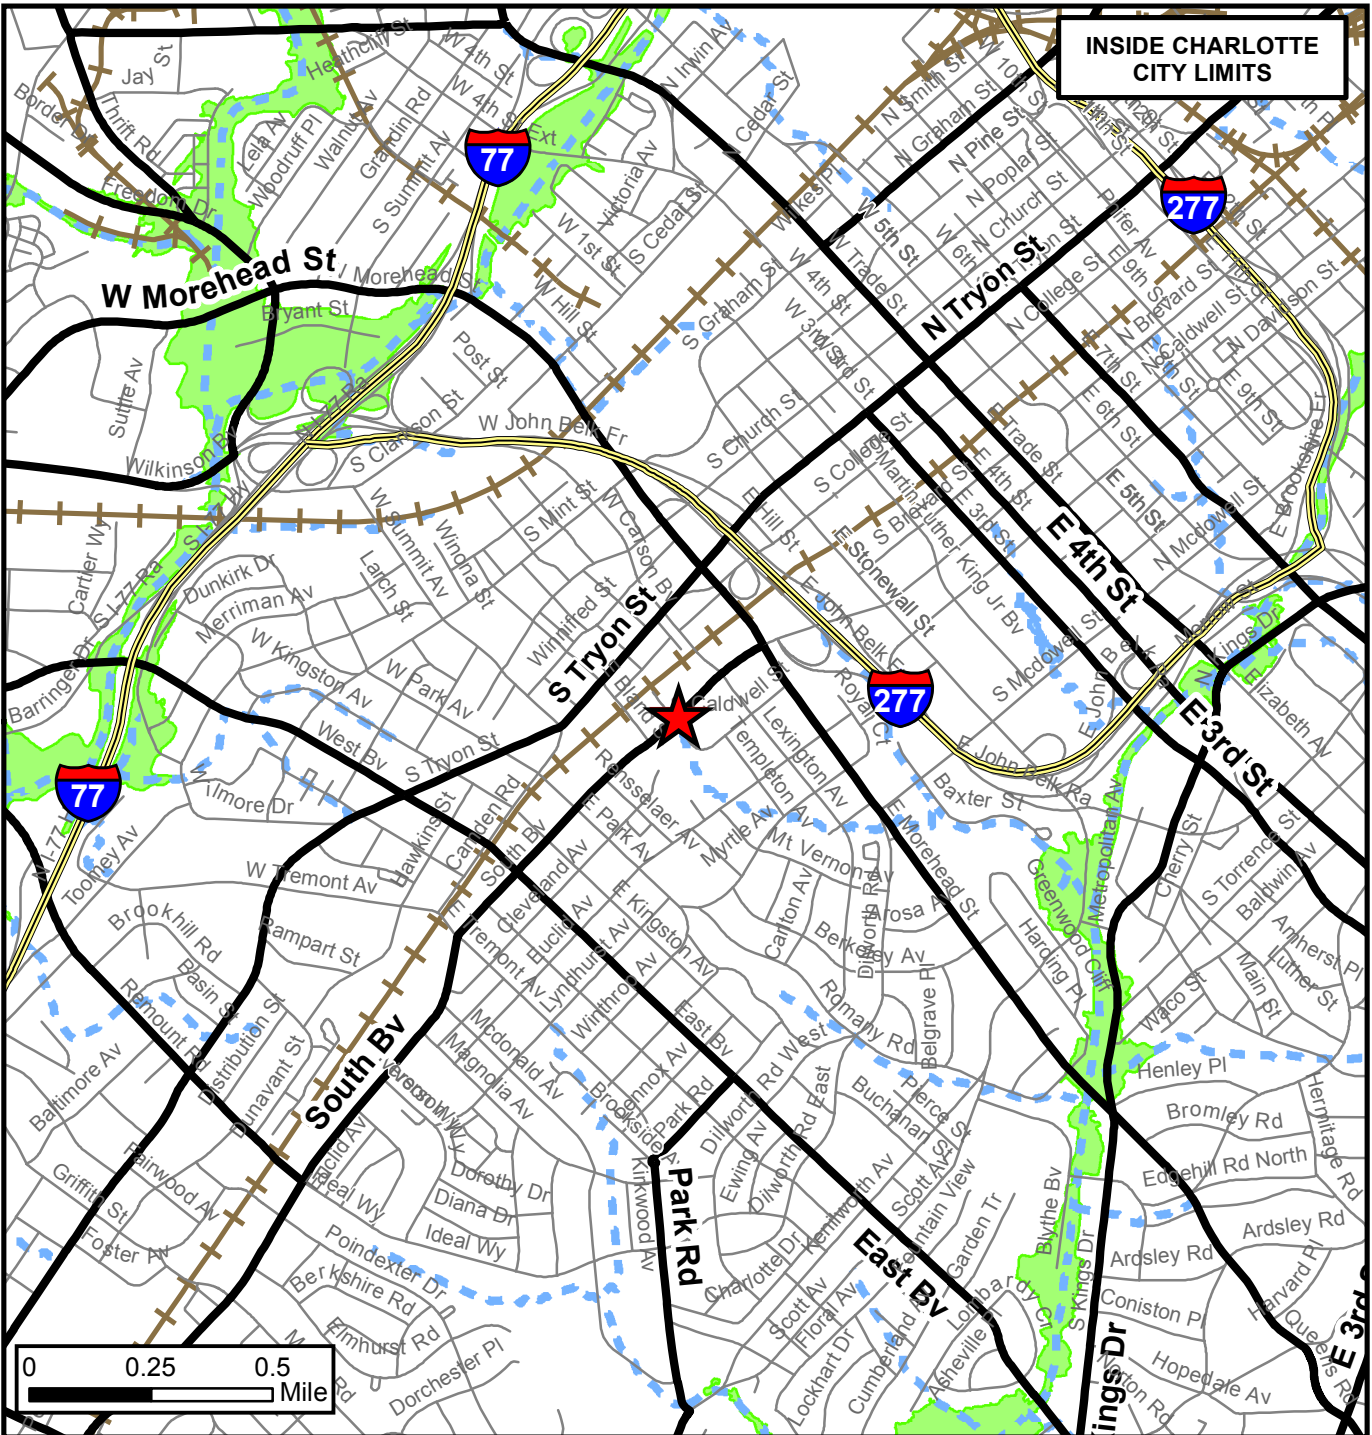

Acreage & Location: Approximately 0.52 acres located on the southeast corner at the intersection of South Boulevard and South Caldwell Street.

★ Rezoning Petition: 2015-117

- Major Roads
- Collector Roads
- Charlotte City Limits
- FEMA flood plain
- Watershed
- Lakes and Ponds
- Creeks and Streams