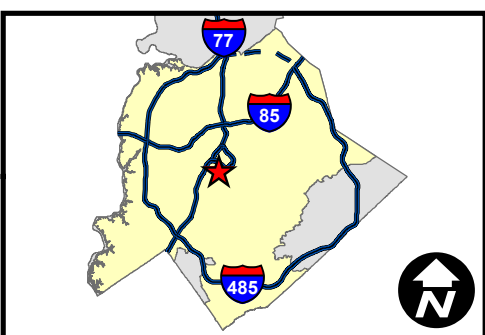

Acreage & Location: Approximately 0.52 acres located on the southeast corner at the intersection of South Boulevard and South Caldwell Street.

★ Rezoning Petition: 2015-117

- Major Roads
- Collector Roads
- Charlotte City Limits
- FEMA flood plain
- Watershed
- Lakes and Ponds
- Creeks and Streams