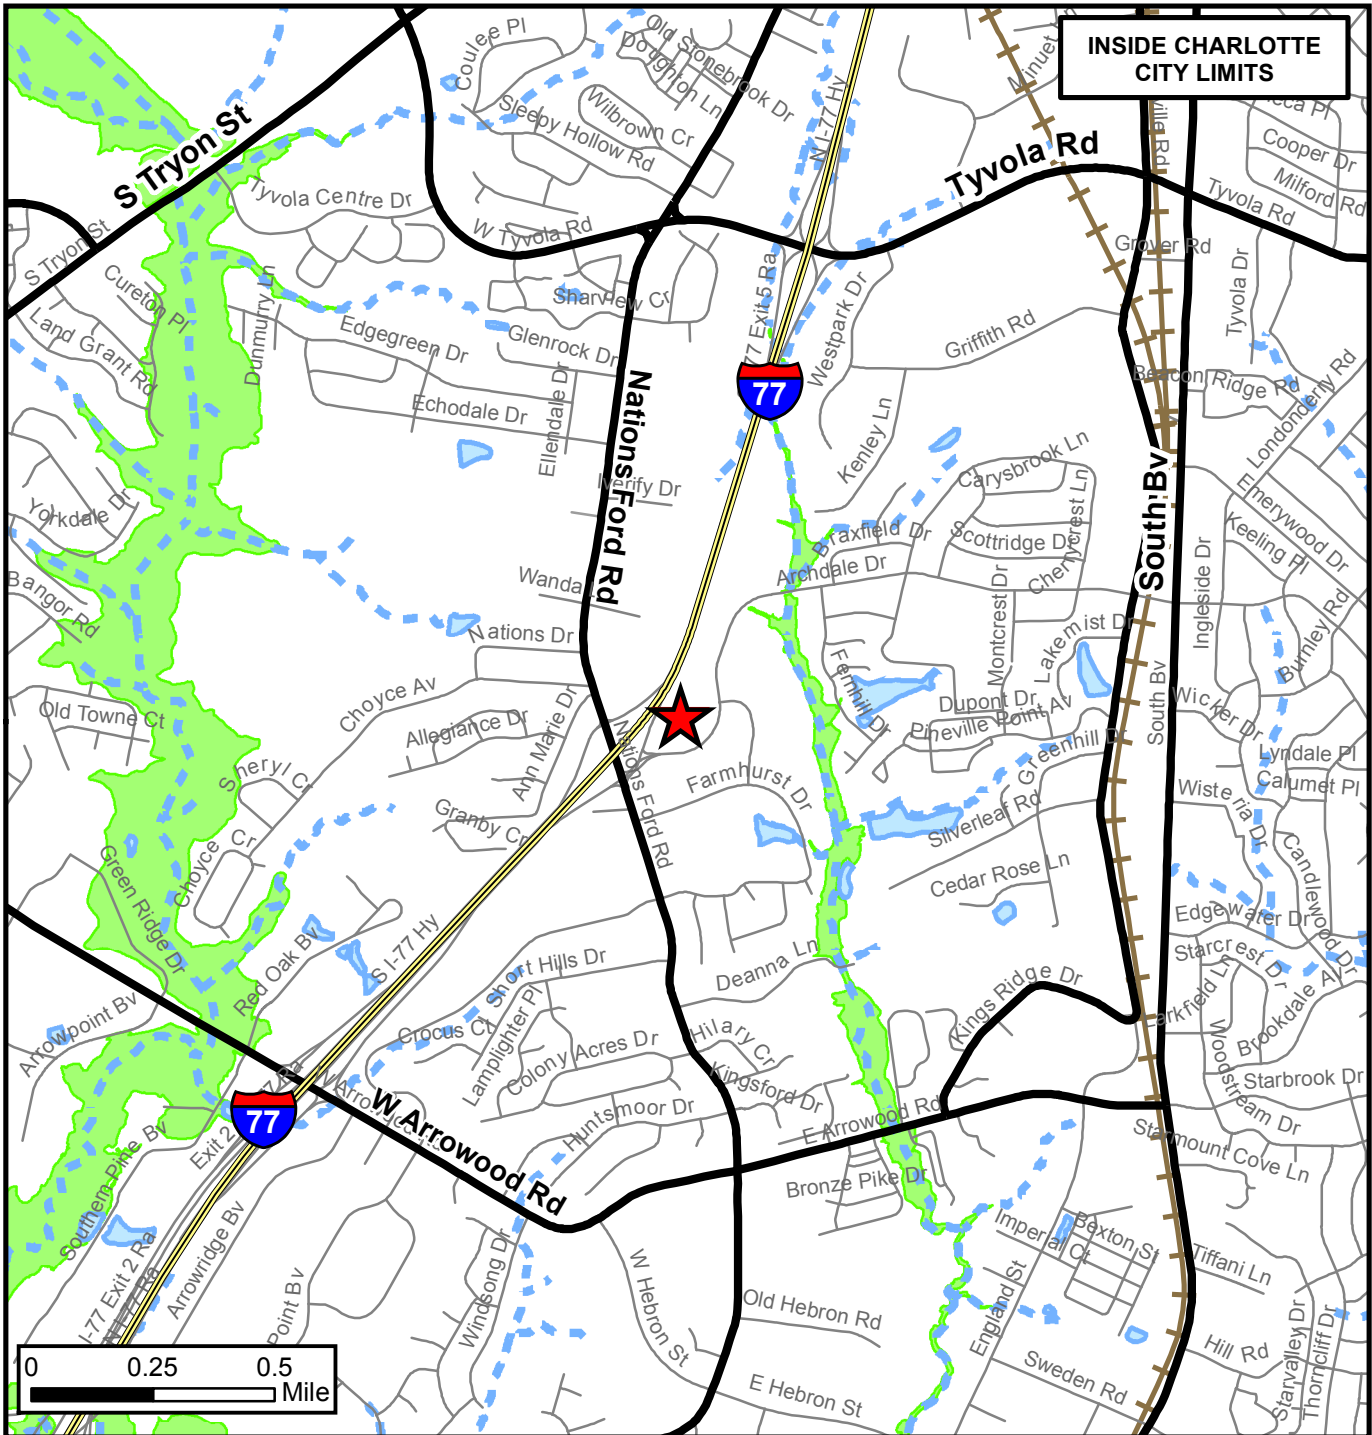

Petition #: **2015-073**

# Vicinity Map

**Acreage & Location :** Approximately 5.89 acres located on the west side of Archdale Drive also abutting Interstate 77 near the intersection of Archdale Drive and High Meadow Lane.

**★ Rezoning Petition: 2015-073**

- Major Roads
- Collector Roads
- Charlotte City Limits
- FEMA flood plain
- Watershed
- Lakes and Ponds
- Creeks and Streams