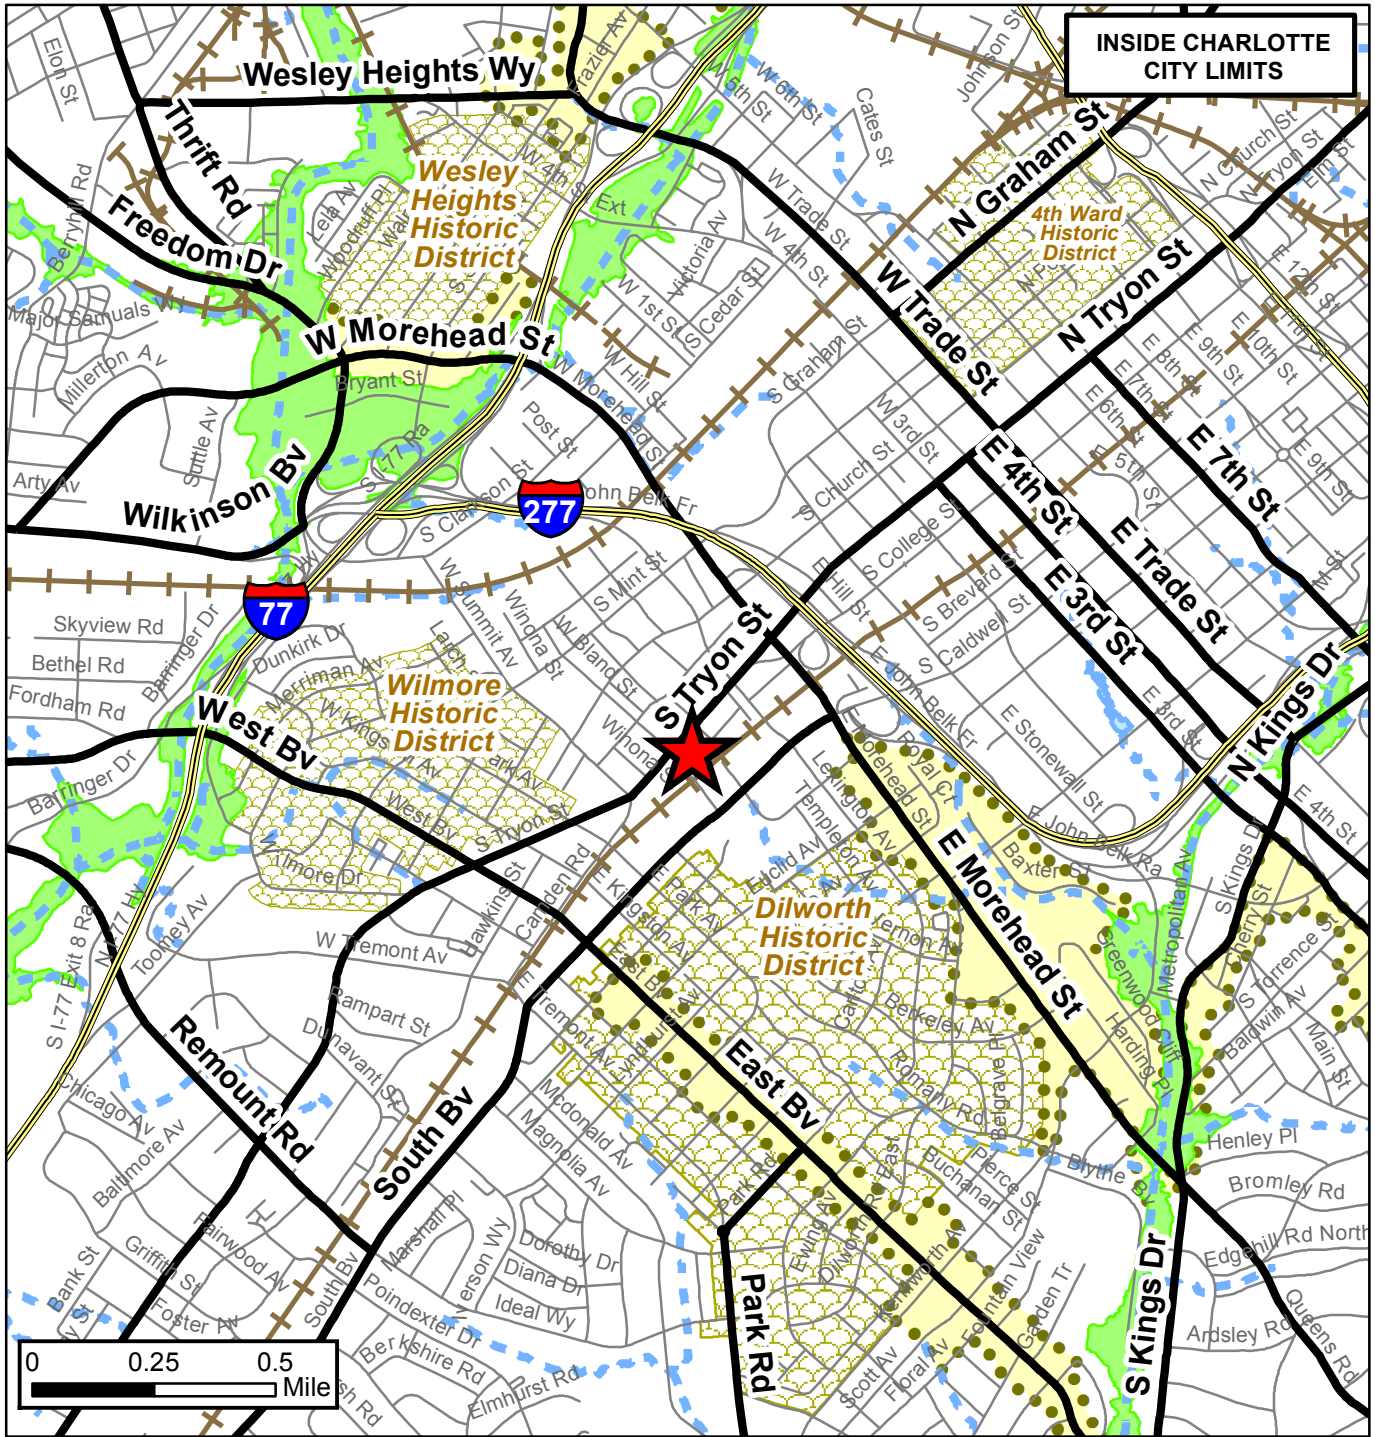

Acreeage & Location : Approximately 0.33 acres on the northwest corner at the intersection of West Catherine Street and South Tryon Street.

	Rezoning Petition: 2017-040		FEMA flood plain
	Major Roads		Watershed
	Collector Roads		Lakes and Ponds
	Charlotte City Limits		Creeks and Streams
	Pedestrian Overlay		Historic District