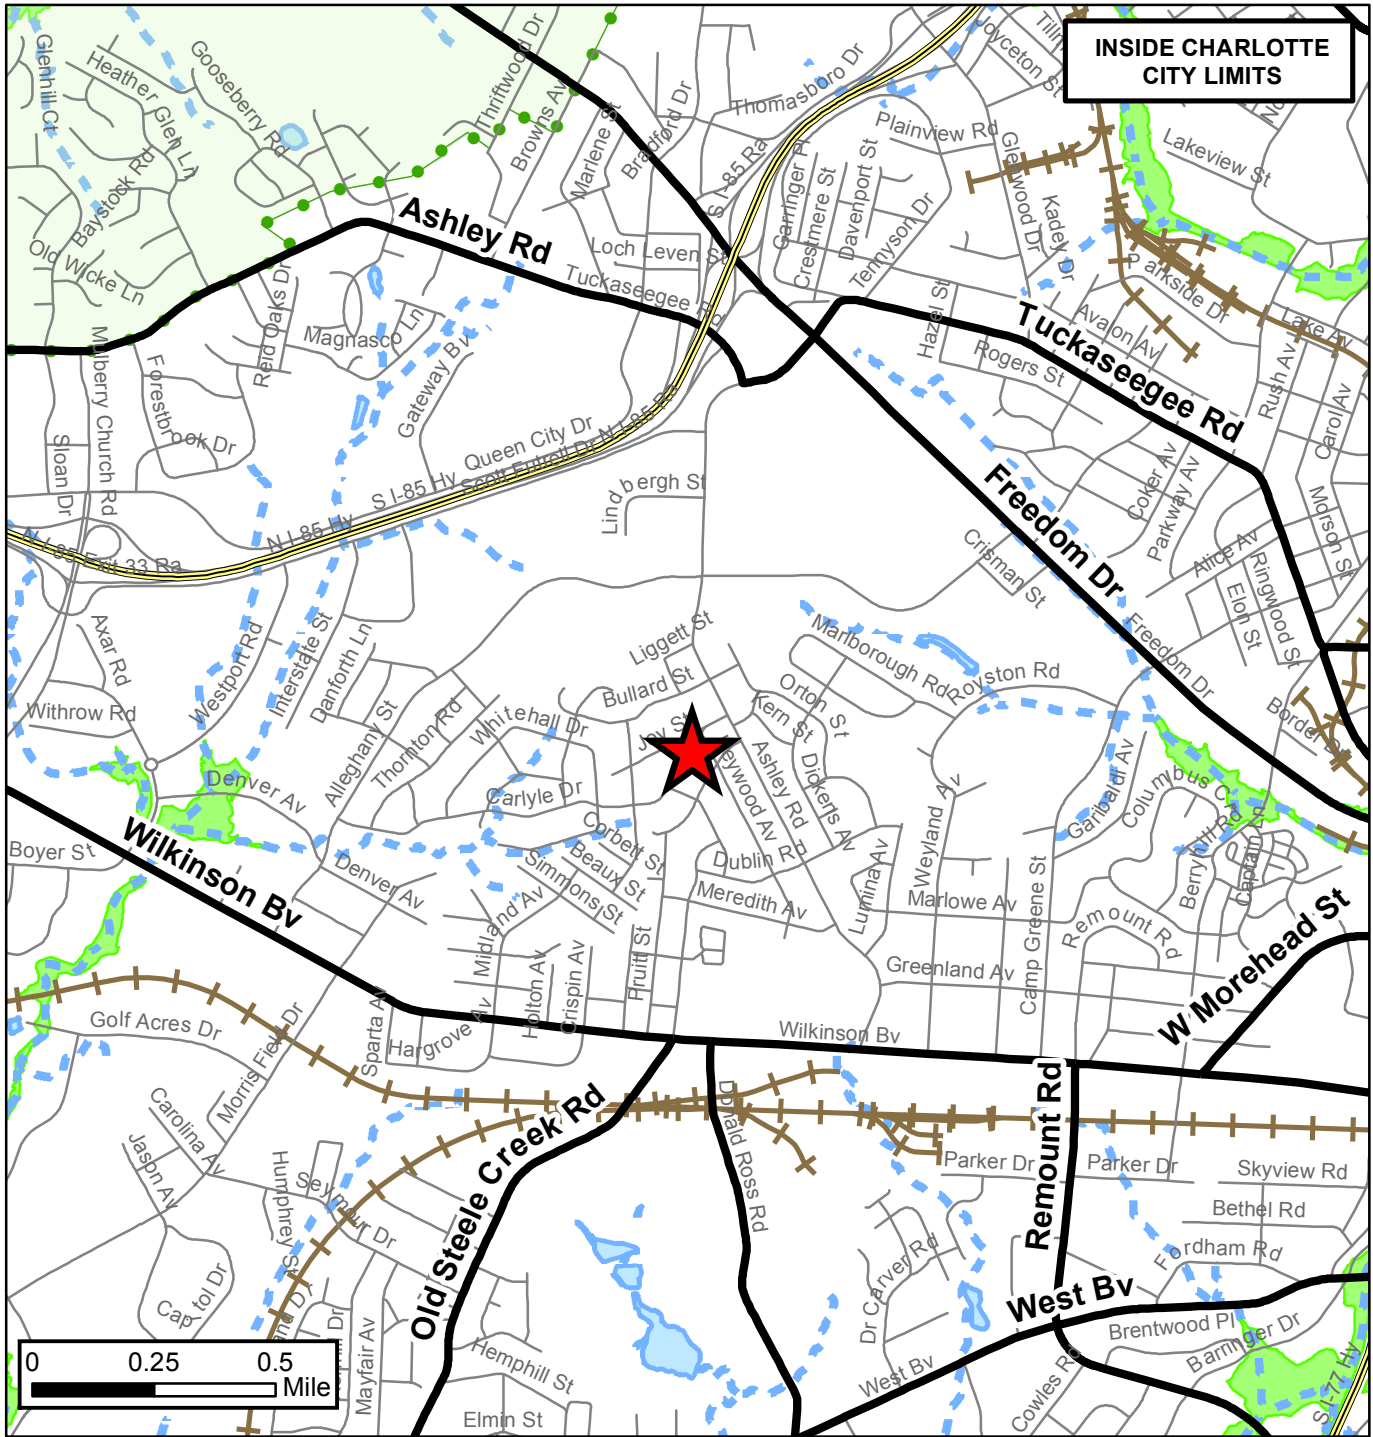

Acres & Location : Approximately 5.81 acres located on the north side of Joy Street between Ashley Road and Wilson Avenue.

	Rezoning Petition: 2016-134		FEMA flood plain
	Major Roads		Watershed
	Collector Roads		Lakes and Ponds
	Charlotte City Limits		Creeks and Streams
	Pedestrian Overlay		Historic District