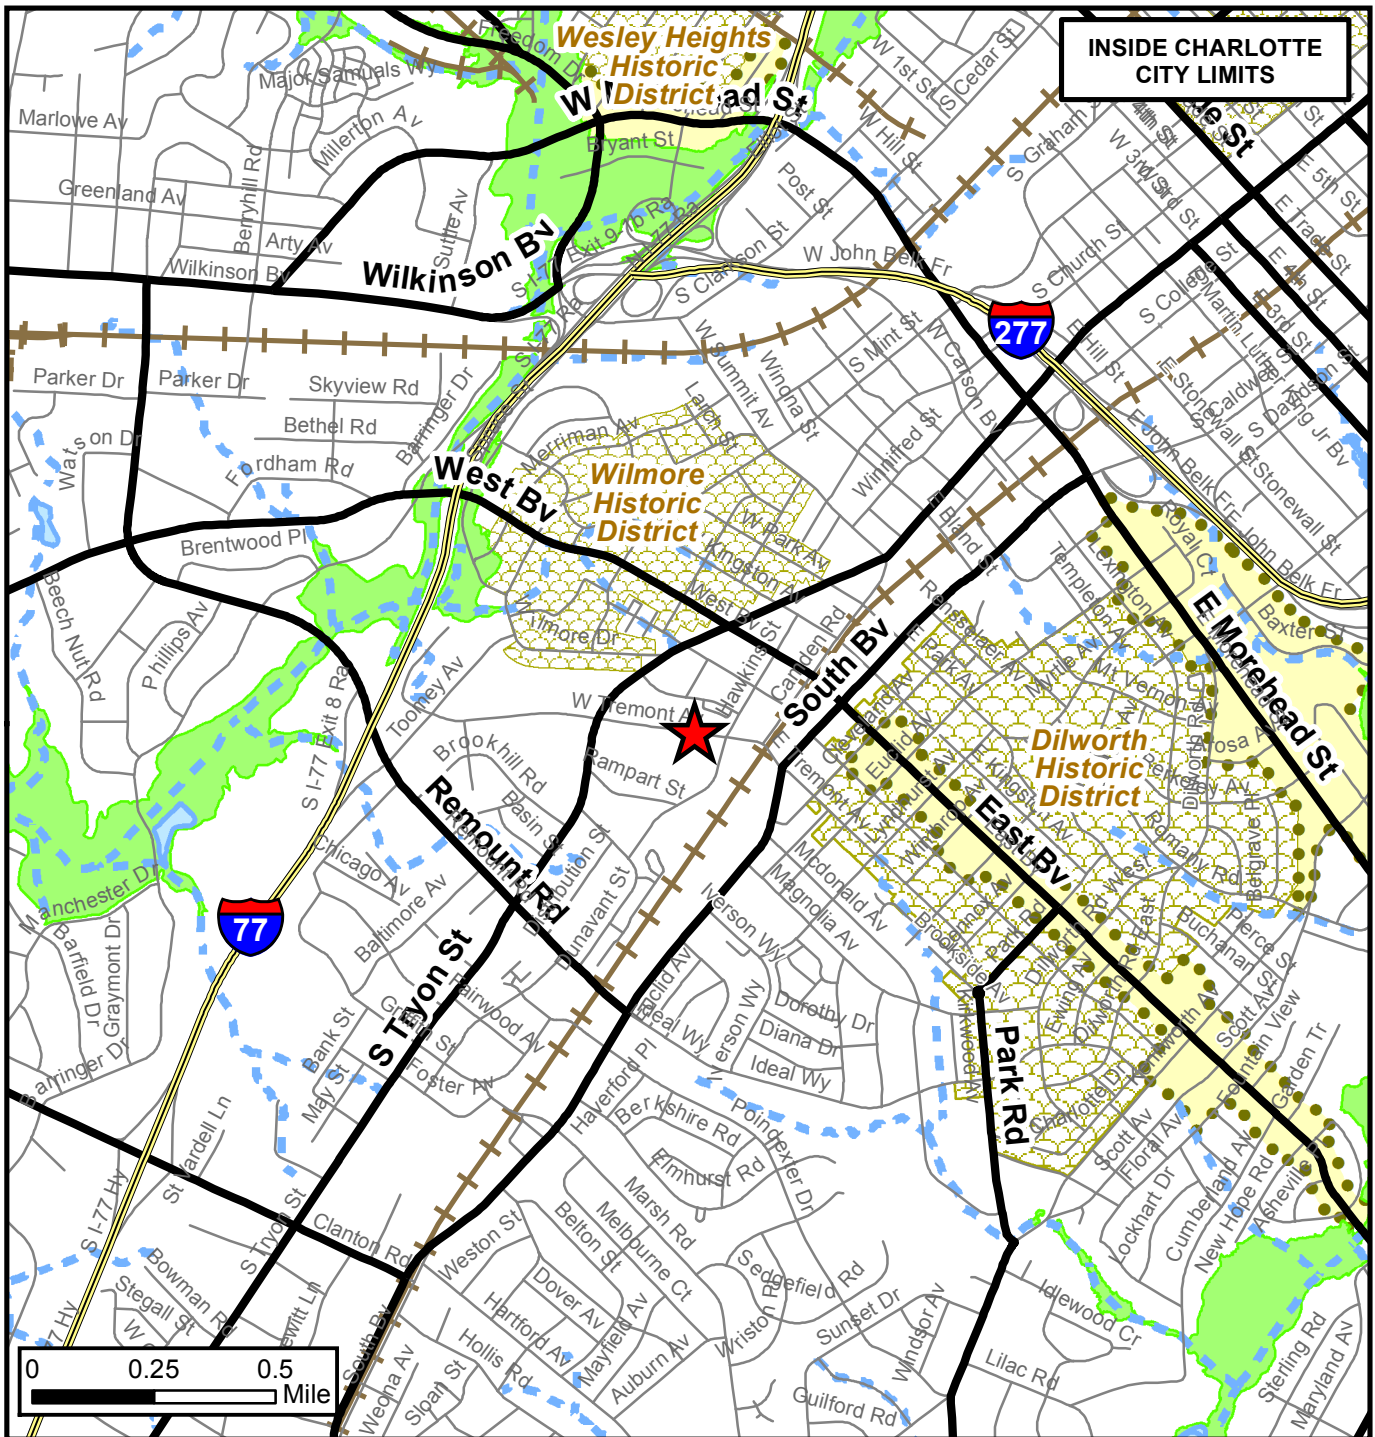

Acres & Location : Approximately 0.74 acres located on the north side of West Tremont Avenue between South Tryon Street and Hawkins Street.

INSIDE CHARLOTTE CITY LIMITS

	Rezoning Petition: 2016-146		FEMA flood plain
	Major Roads		Watershed
	Collector Roads		Lakes and Ponds
	Charlotte City Limits		Creeks and Streams
	Pedestrian Overlay		Historic District