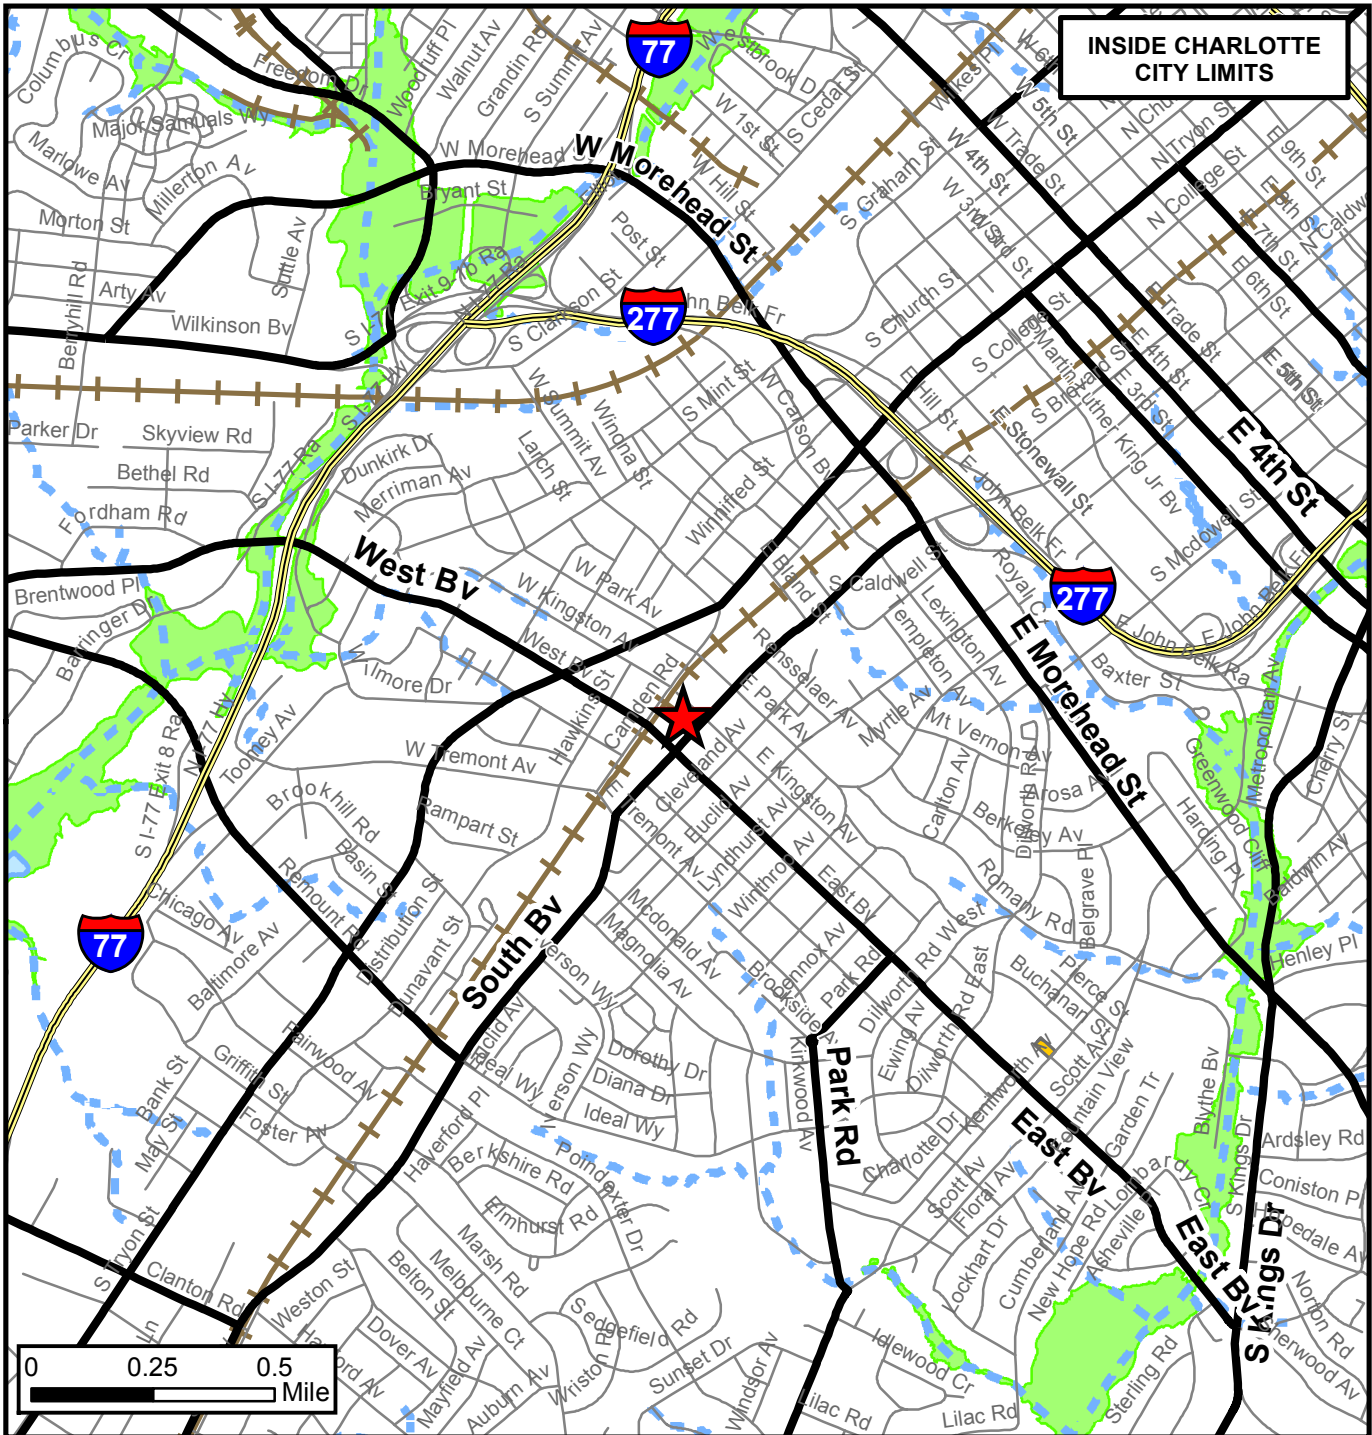

Acreeage & Location : Approximately 0.26 acres located on the west side of South Boulevard between East Boulevard and East Kingston Avenue.

★ Rezoning Petition: 2015-074

- Major Roads
- Collector Roads
- Charlotte City Limits
- FEMA flood plain
- Watershed
- Lakes and Ponds
- Creeks and Streams