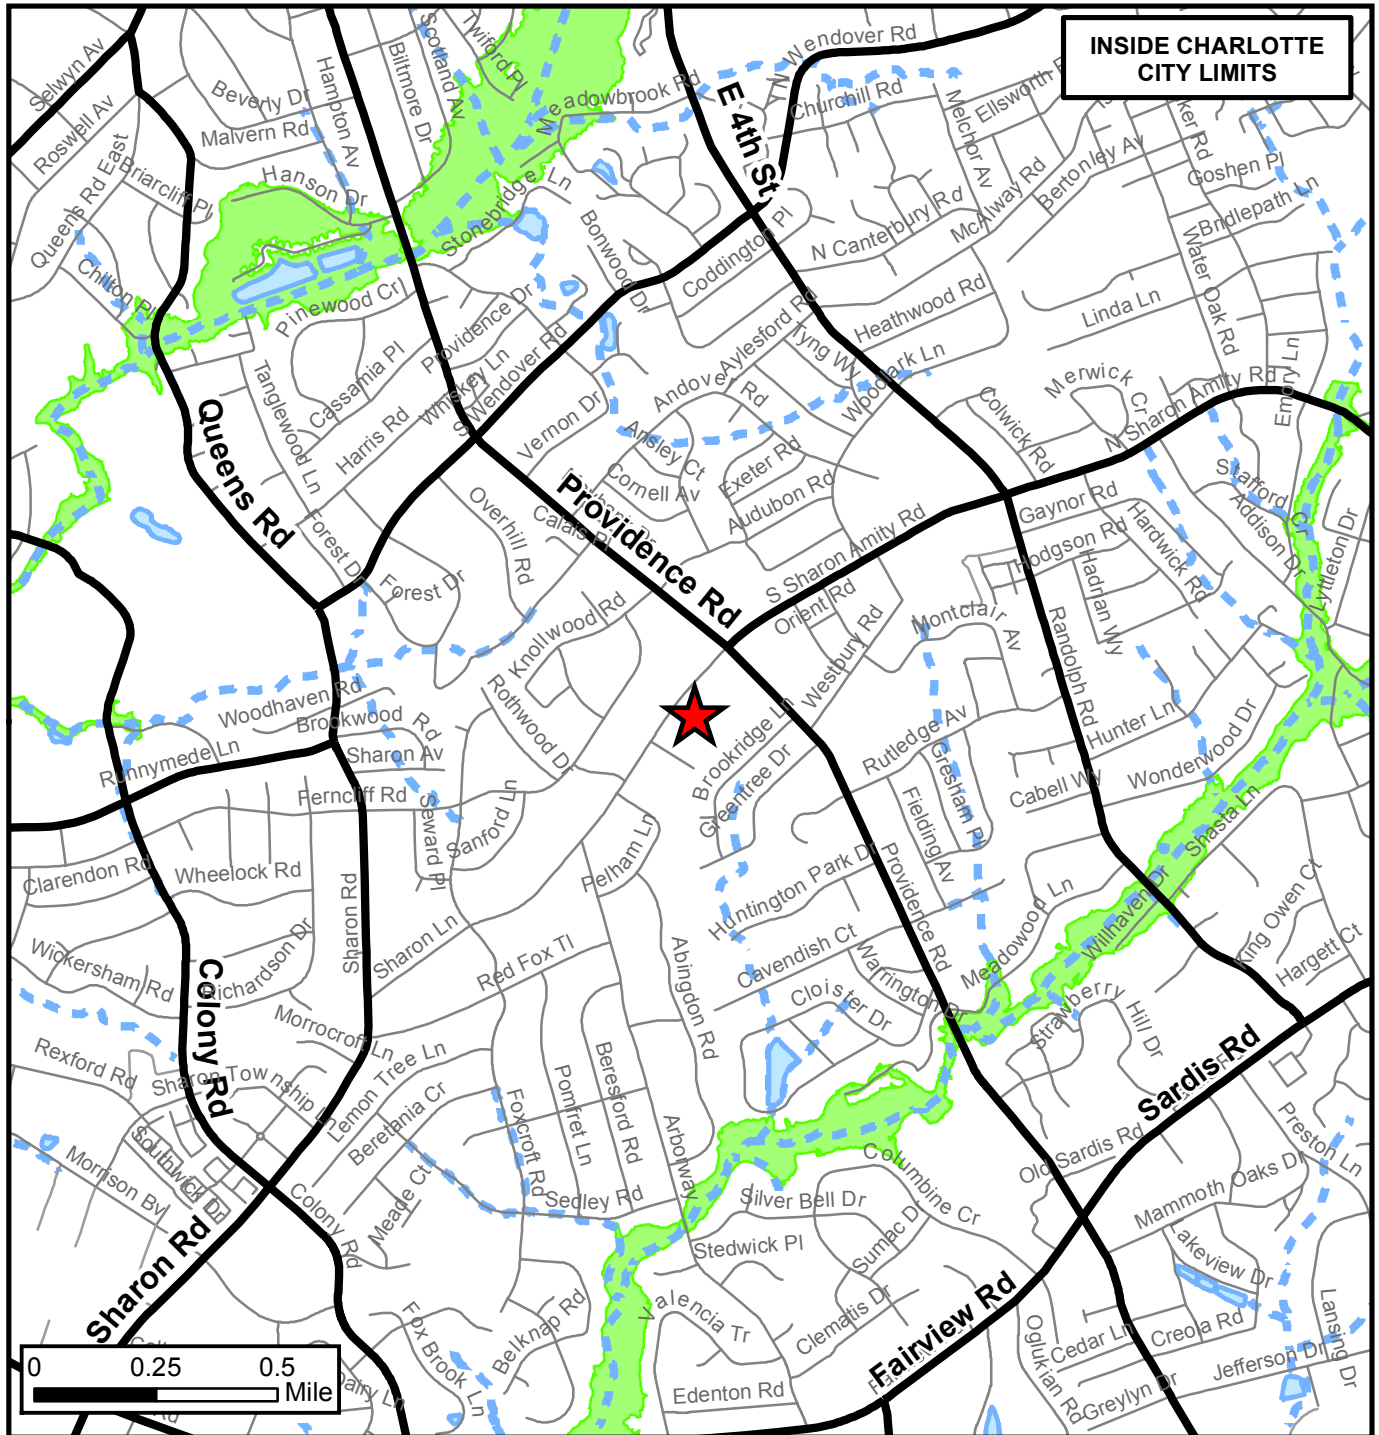

Petition #: **2016-097**

# Vicinity Map

**Acres & Location :** Approximately 6.32 acres located on the east side of Sharon Lane between Providence Road and Heathmoor Lane.

**★ Rezoning Petition: 2016-097**

	Major Roads		FEMA flood plain
	Collector Roads		Watershed
	Charlotte City Limits		Lakes and Ponds
			Creeks and Streams