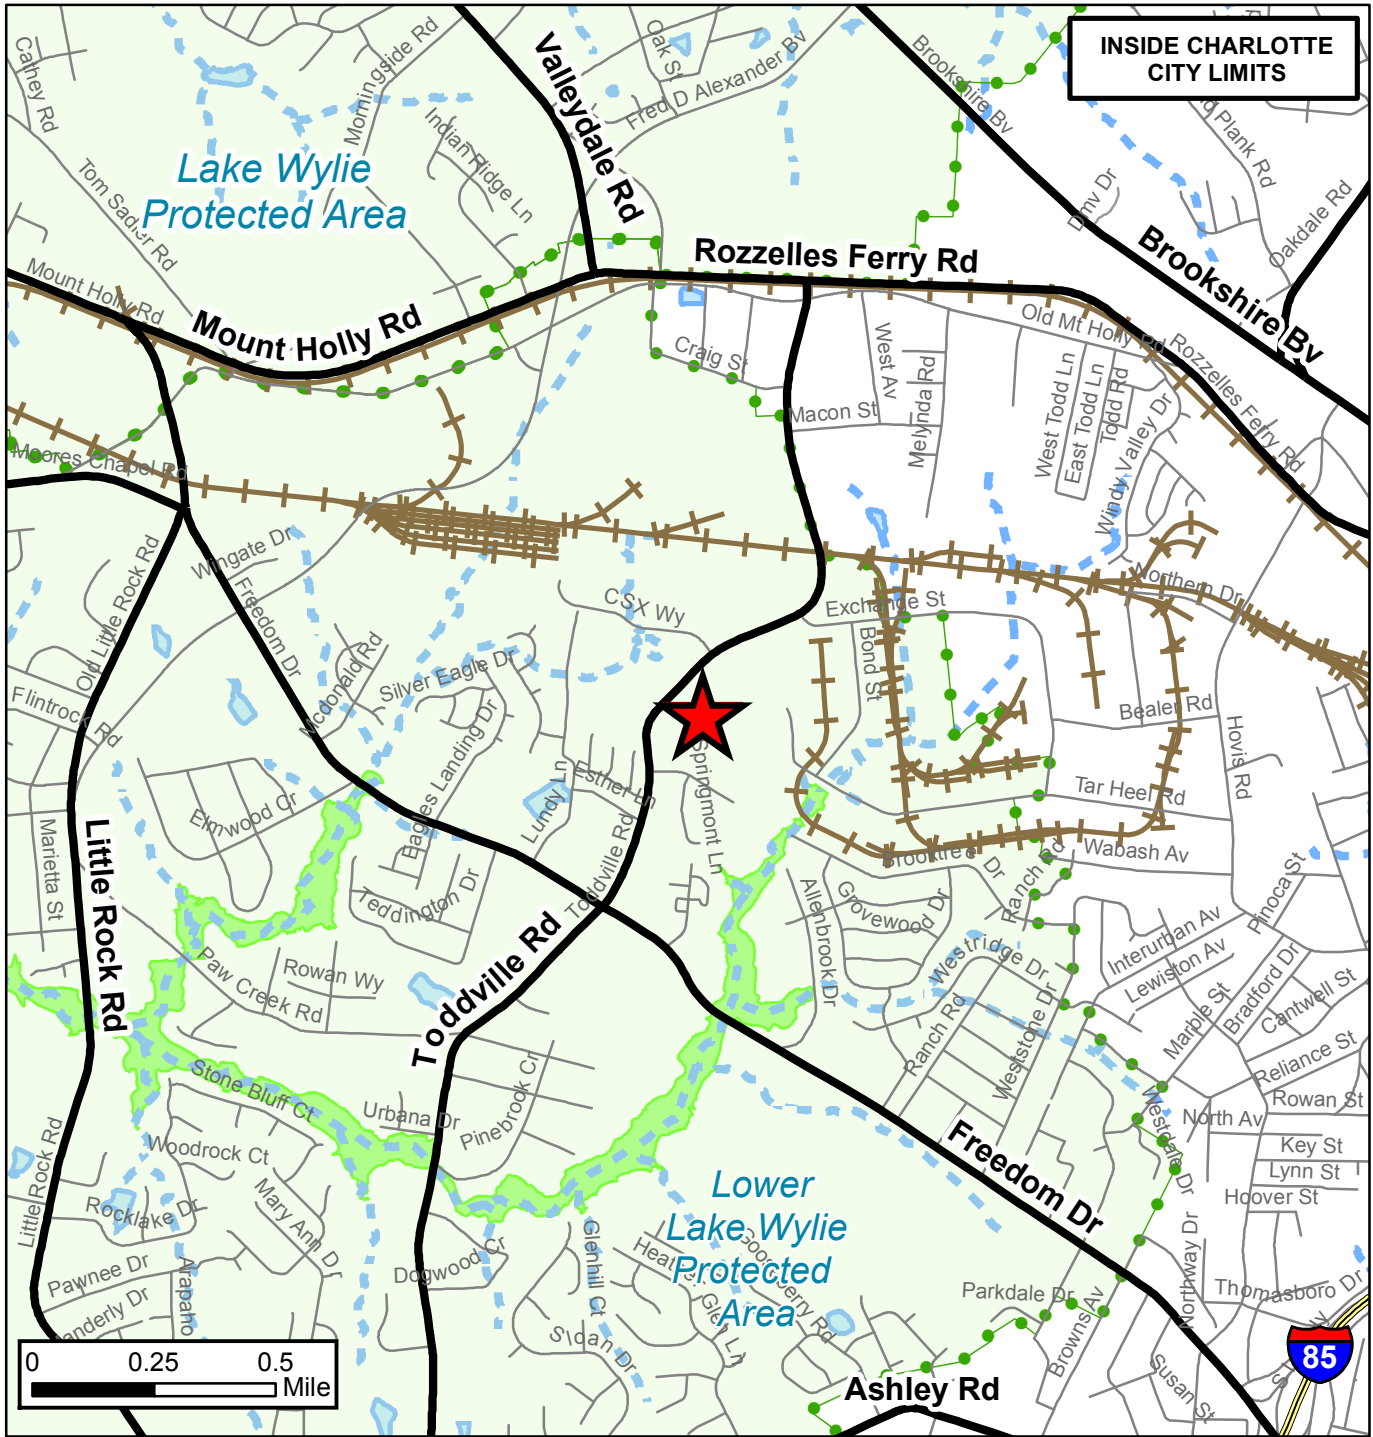

Acres & Location : Approximately 7.713 acres located east of Toddville Road between Brooktree Drive and CSX Way.

	Rezoning Petition: 2017-029
	Major Roads
	Collector Roads
	Charlotte City Limits
	Pedestrian Overlay
	FEMA flood plain
	Watershed
	Lakes and Ponds
	Creeks and Streams
	Historic District