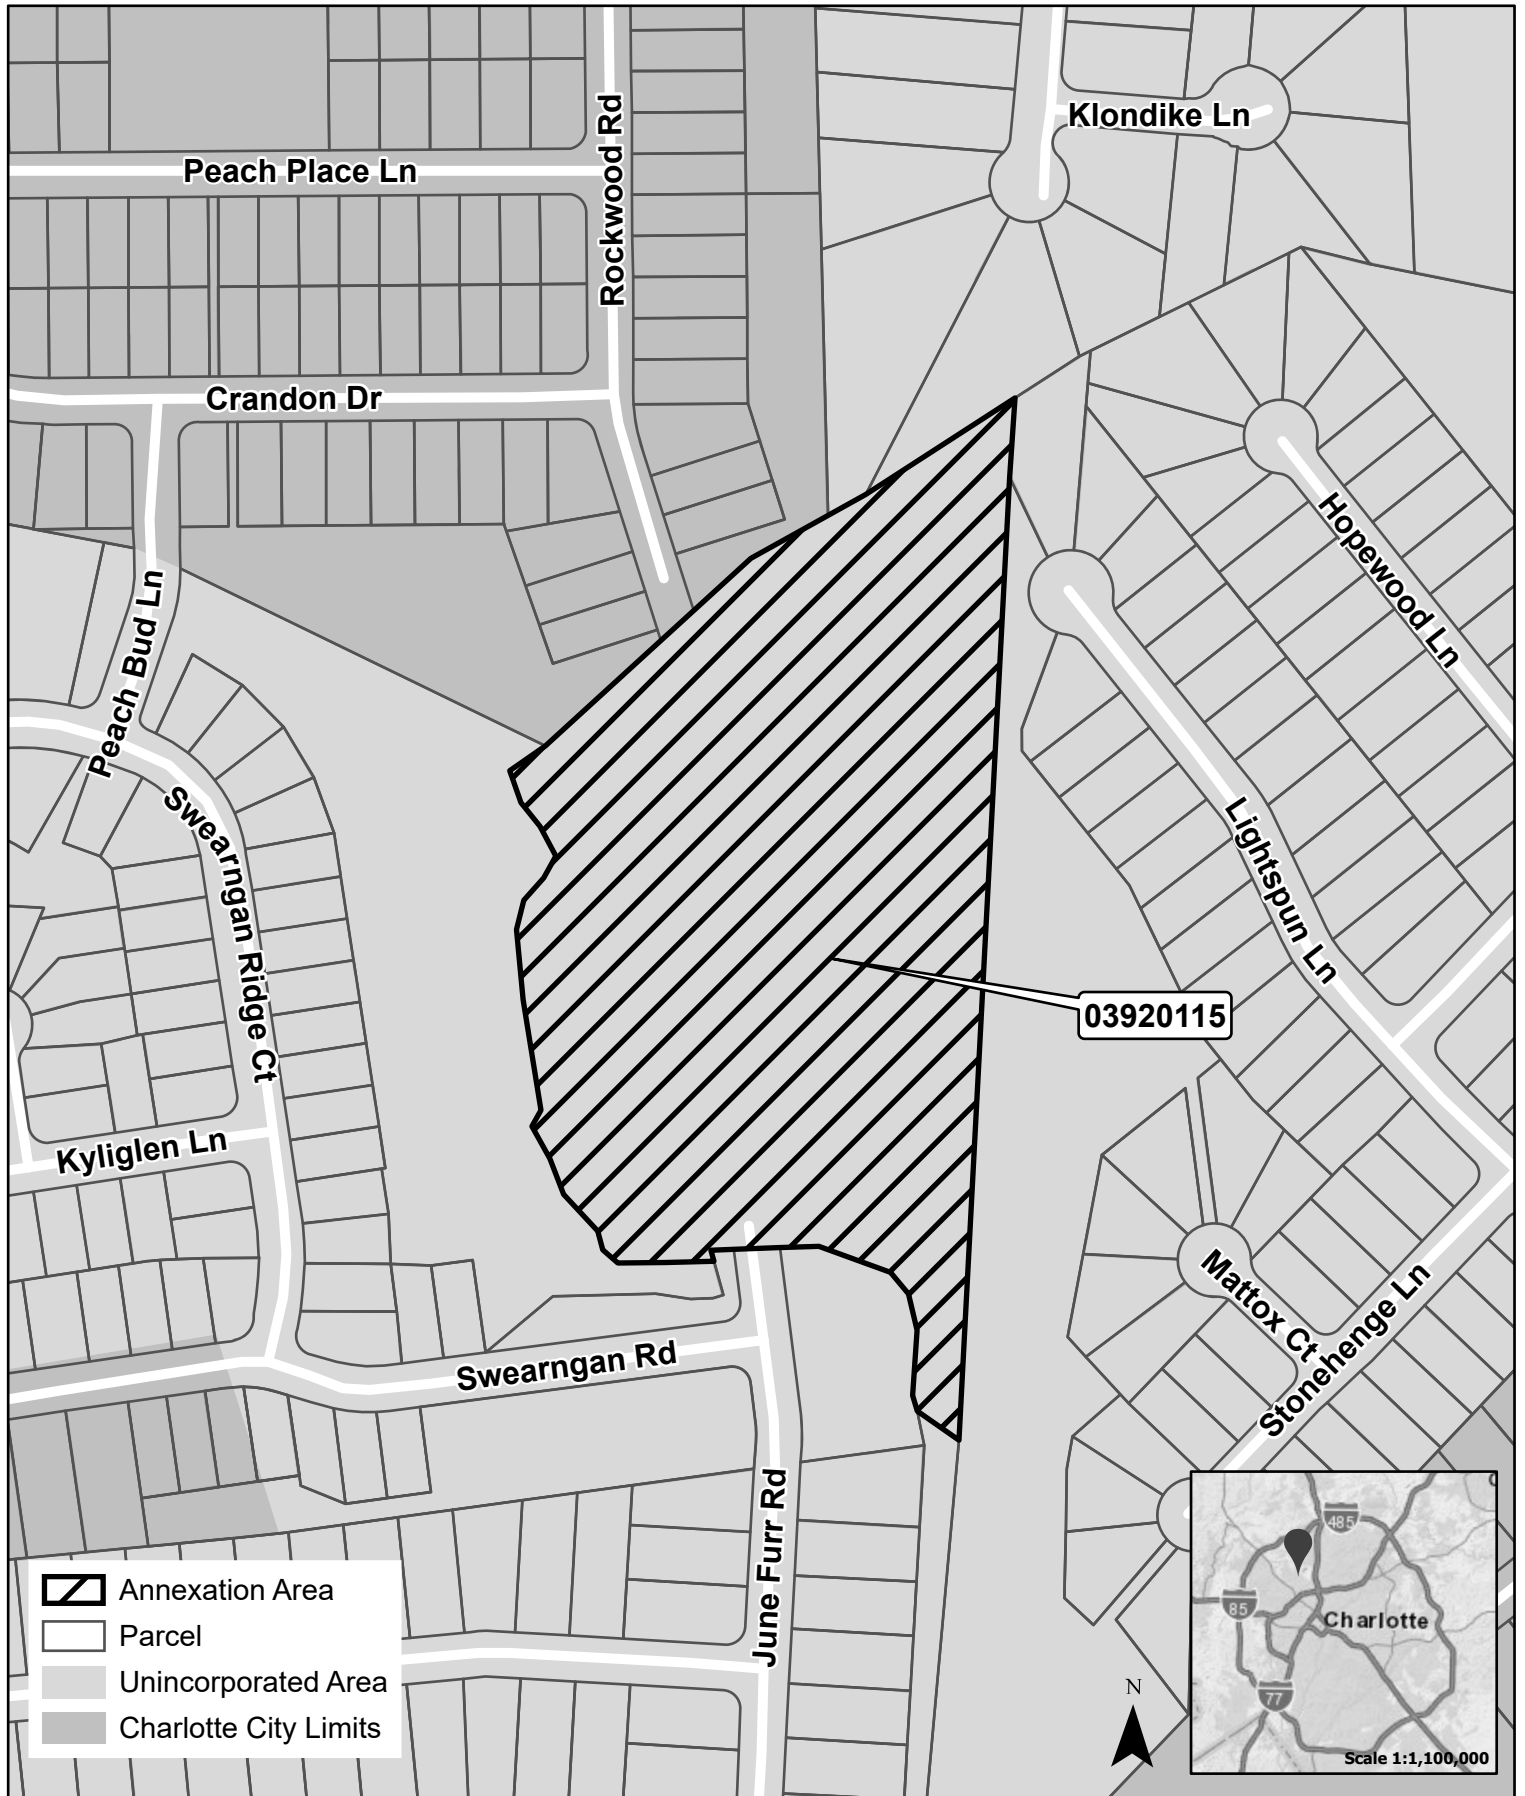

CHARLOTTE.  
CHARLOTTE-MECKLENBURG  
PLANNING

# The Enclave At Peachtree Voluntary Annexation

-  Annexation Area
-  Parcel
-  Unincorporated Area
-  Charlotte City Limits

0 90 180 360 540 720 Feet

Map Created 1/7/2019