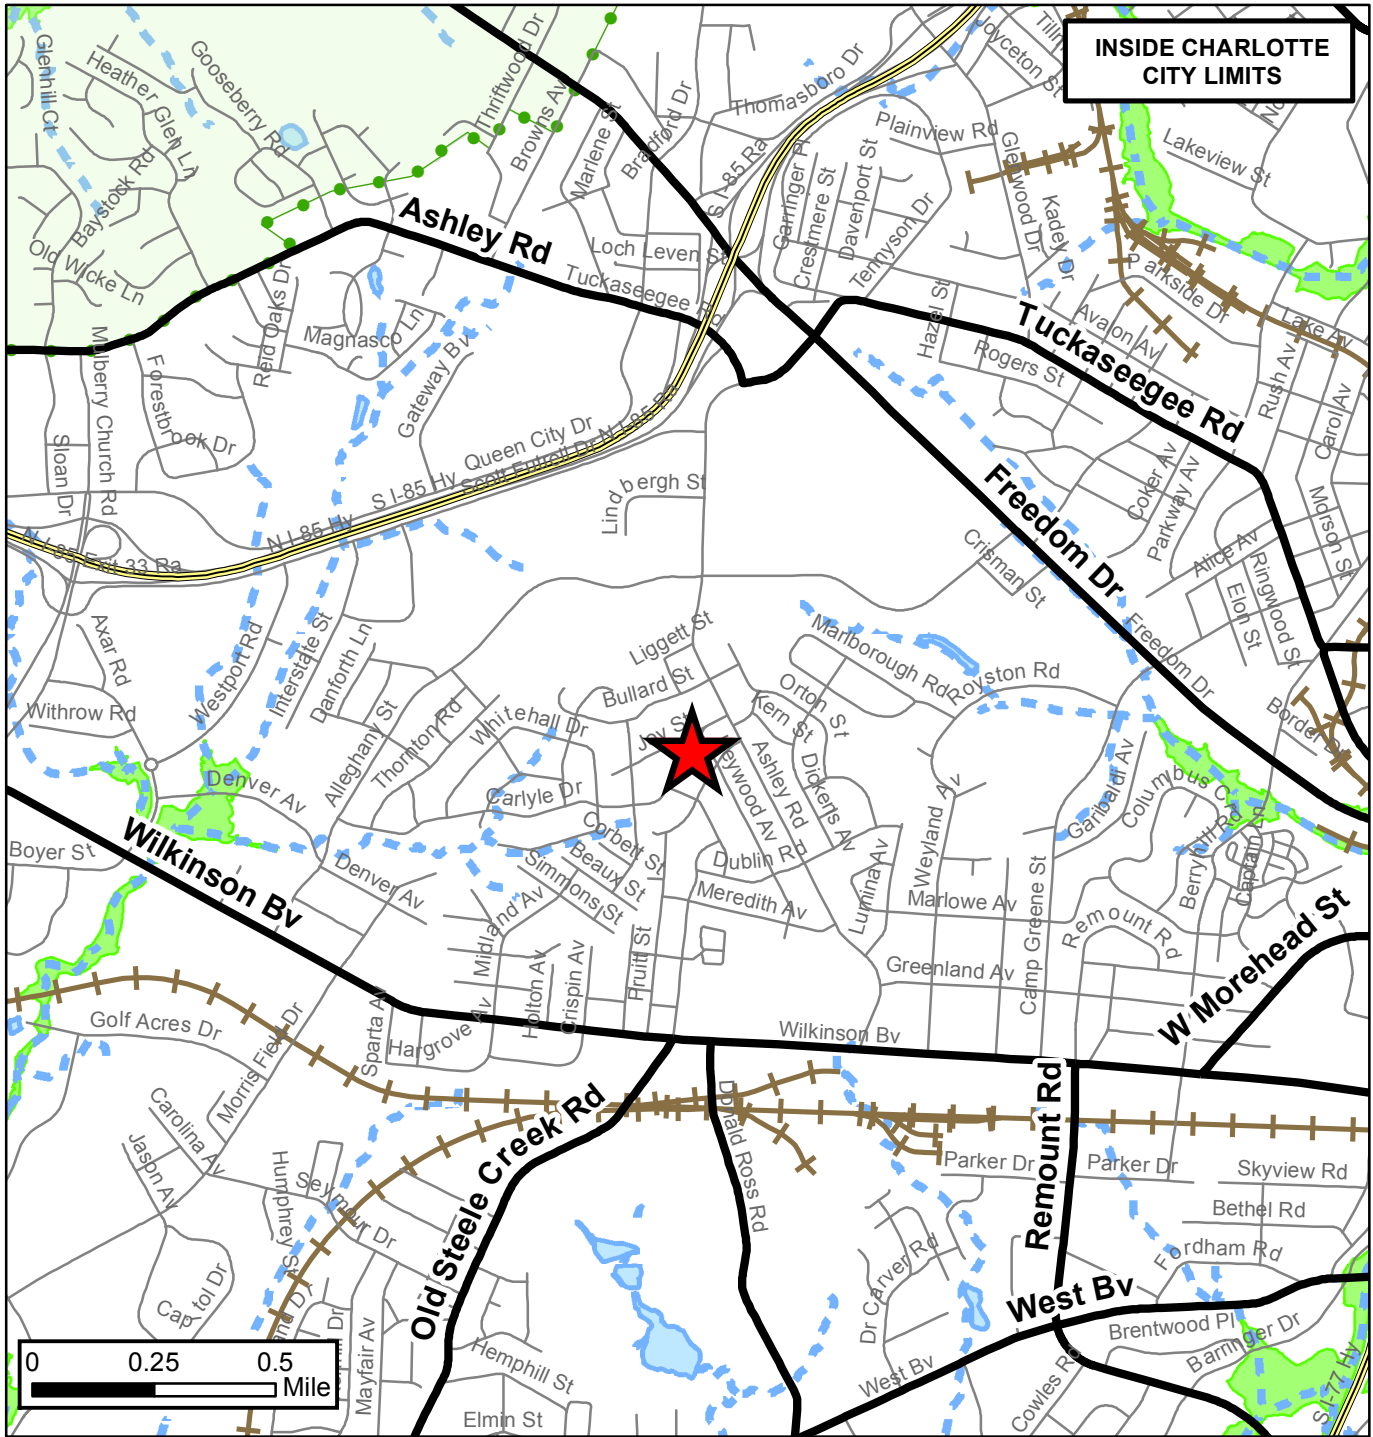

**Acreage & Location :** Approximately 5.81 acres located on the north side of Joy Street between Ashley Road and Wilson Avenue.

	<b>Rezoning Petition: 2016-134</b>		FEMA flood plain
	Major Roads		Watershed
	Collector Roads		Lakes and Ponds
	Charlotte City Limits		Creeks and Streams
	Pedestrian Overlay		Historic District