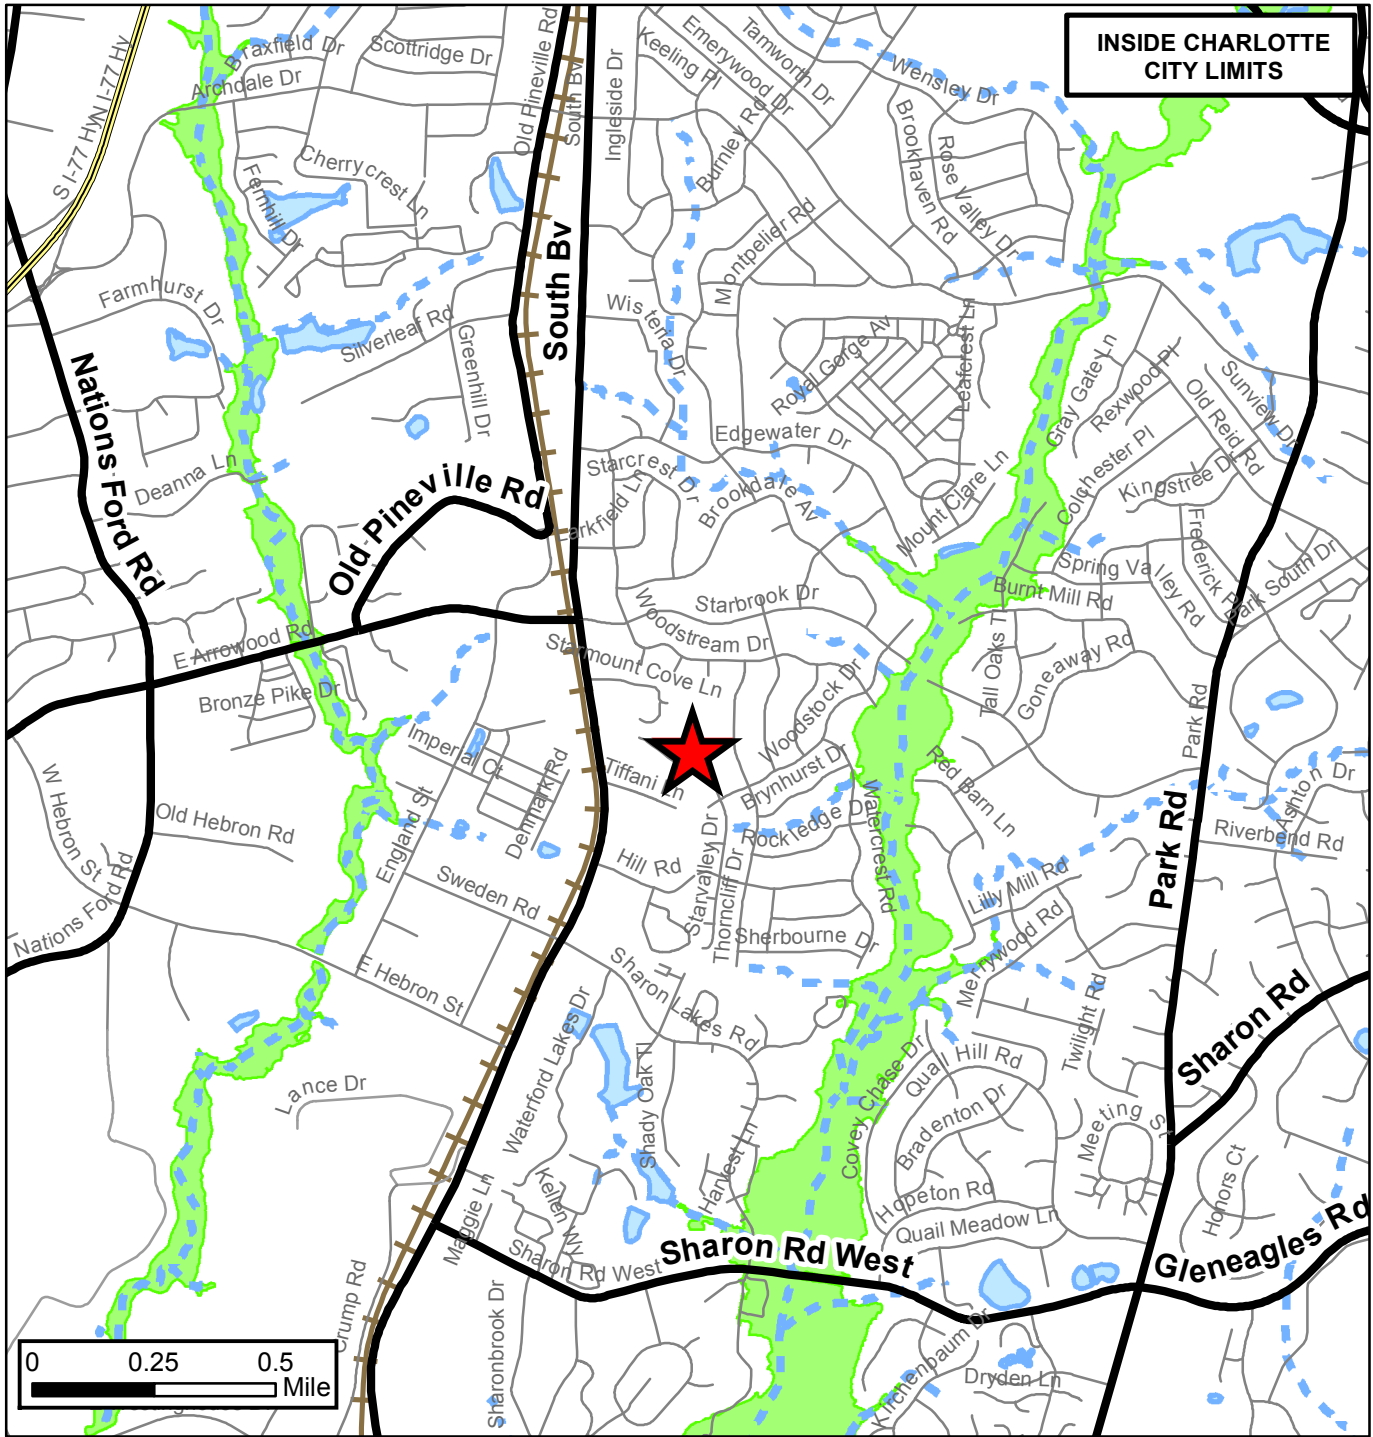

Acresage & Location : Approximately 9.14 acres located on the east end of Starmount Cove Lane between Thorncliff Drice and South Boulevard.

	Rezoning Petition: 2017-037		FEMA flood plain
	Major Roads		Watershed
	Collector Roads		Lakes and Ponds
	Charlotte City Limits		Creeks and Streams
	Pedestrian Overlay		Historic District